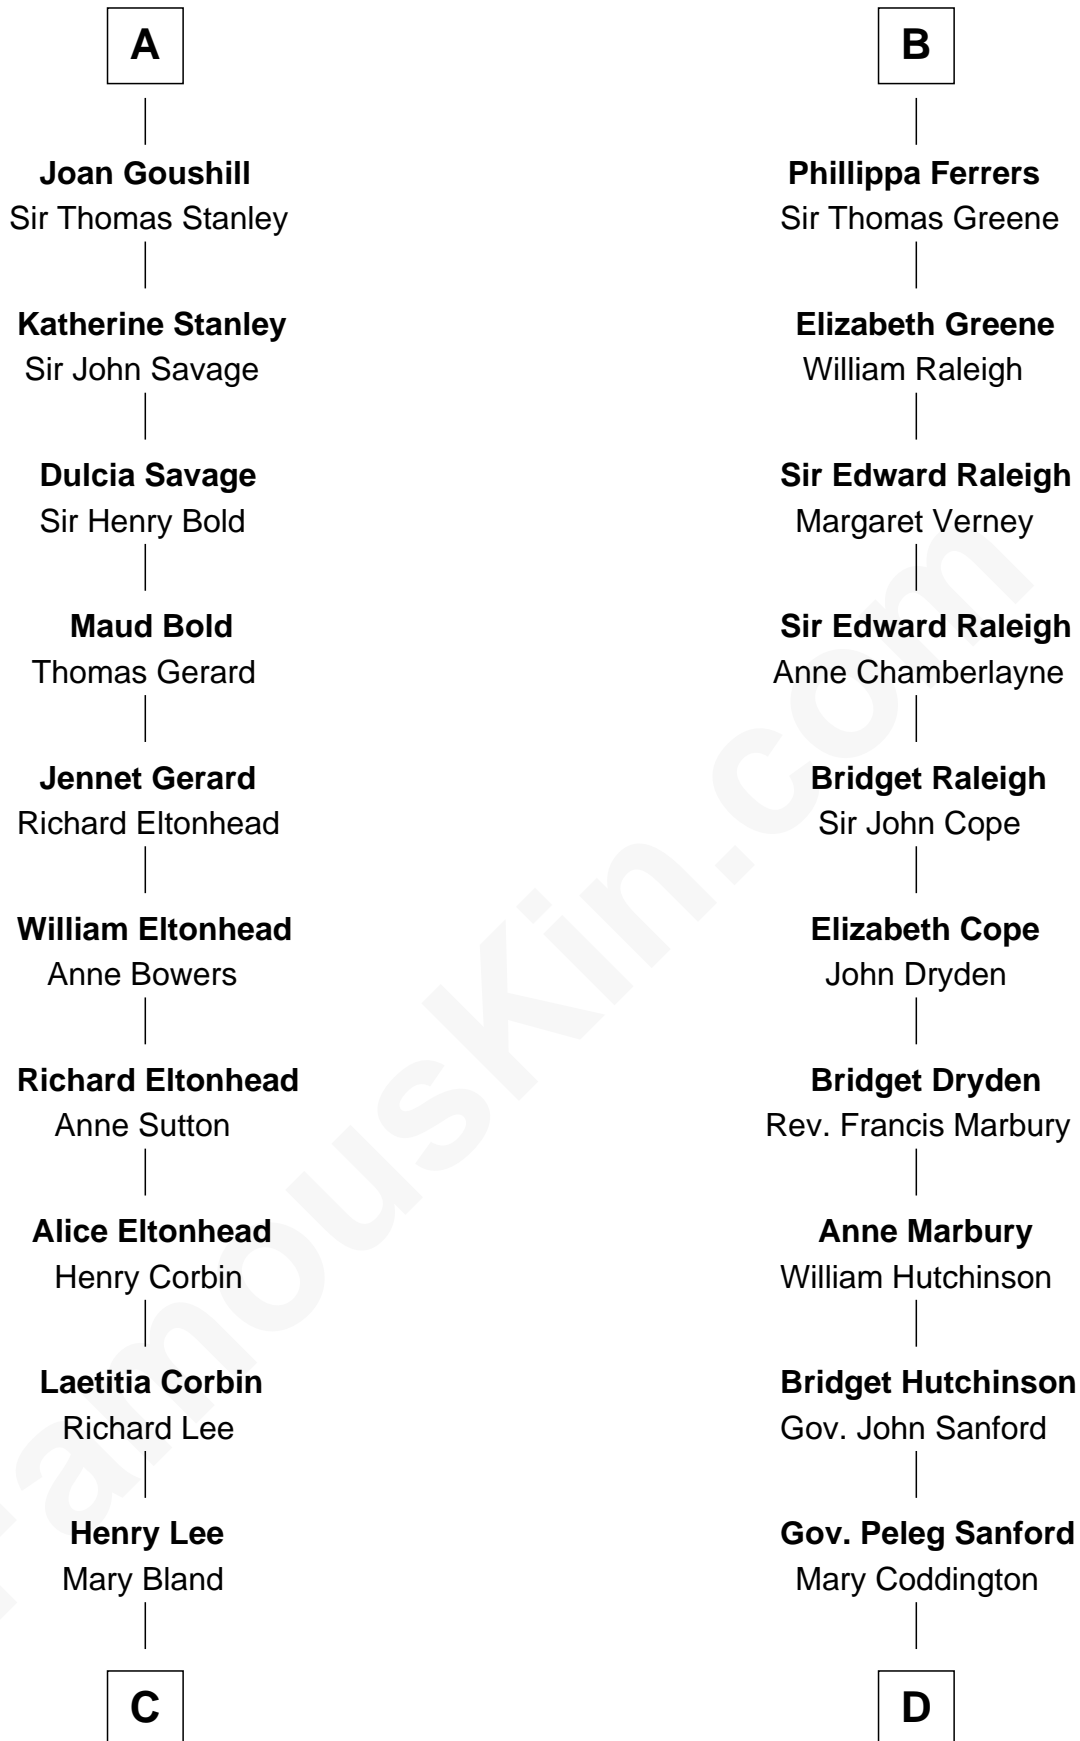

FamousKin.com

Relationship Chart of

Fitzhugh Lee

40th Governor of Virginia

20th cousin 1 time removed of

Lucretia (Rudolph) Garfield

First Lady of President James Garfield

William Mauduit
Alice de Newburgh

Isabel Mauduit
Sir William de Beauchamp

William de Beauchamp
Maud FitzJohn

Isabella de Beauchamp
Sir Patrick de Chaworth

Maud de Chaworth
Henry Plantagenet

Eleanor Plantagenet
Richard Fitzalan

Sir Richard Fitzalan
Elizabeth de Bohun

Elizabeth Fitzalan
Sir Robert Goushill

A

Isabel Mauduit
Sir William de Beauchamp

William de Beauchamp
Maud FitzJohn

Isabella de Beauchamp
Sir Hugh le Despencer

Hugh le Despencer
Eleanor de Clare

Sir Edward le Despencer
Anne de Ferrers

Edward Despencer
Elizabeth Burghersh

Margaret Despencer
Robert de Ferrers

B

C

Col. Henry Lee

Lucy Grymes

Maj. Gen. Henry Lee

Anne Hill Carter