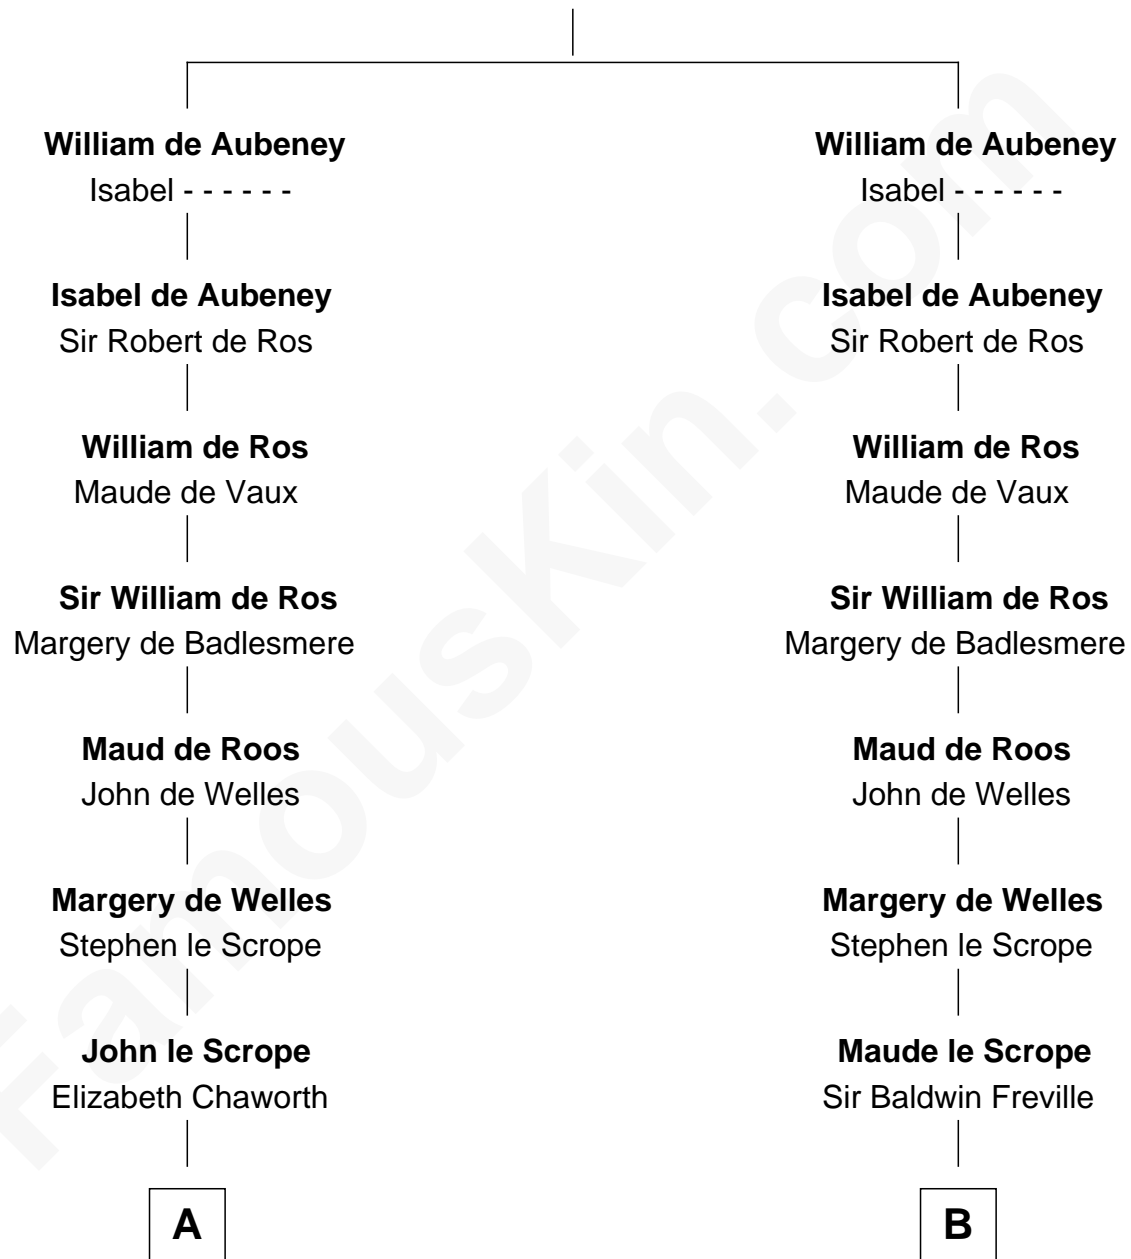

FamousKin.com

Relationship Chart of

Fitzhugh Lee

40th Governor of Virginia

20th cousin 1 time removed of

Lucretia (Rudolph) Garfield

First Lady of President James Garfield

William d'Aubenev
Margaret de Umfreville

C

Anne Butler Moore

Charles Carter

Anne Hill Carter

Maj. Gen. Henry Lee

Sydney Smith Lee

Anna Maria Mason

Fitzhugh Lee

40th Governor of Virginia

D

Elizabeth Taylor

Nathaniel Greene

John Greene

Azubah Ward

Lucretia Greene

Elijah Mason