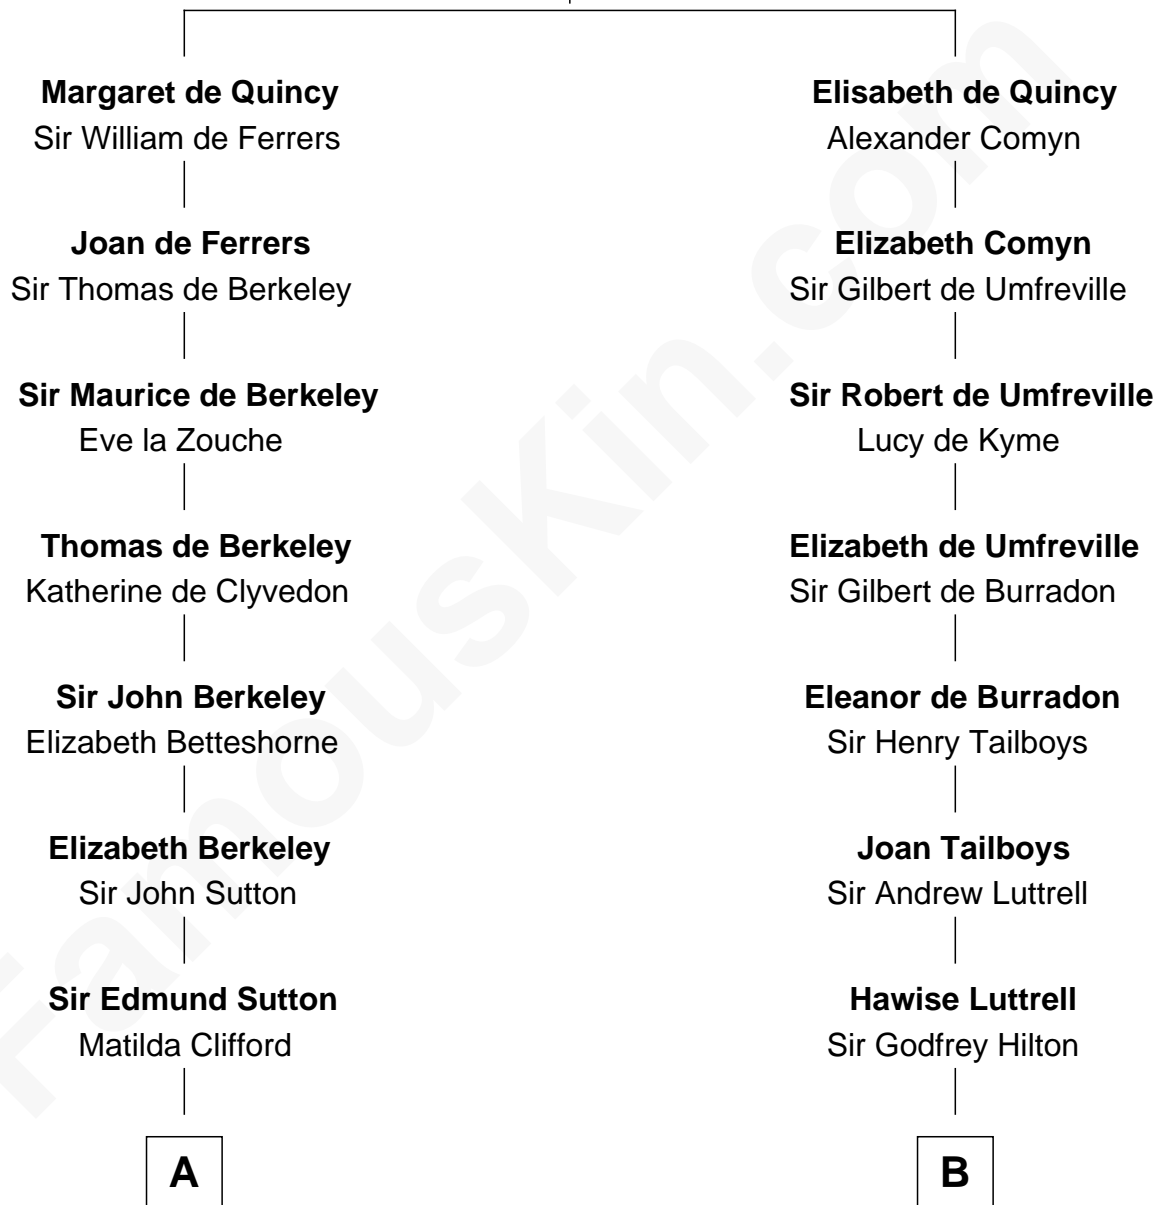

FamousKin.com

Relationship Chart of

Fitzhugh Lee

40th Governor of Virginia

19th cousin 1 time removed of

Lucretia (Rudolph) Garfield

First Lady of President James Garfield

Sir Roger de Quincy

Helen of Galloway

C

Gen. John Mason
Anne Maria Murray

Anna Maria Mason
Sydney Smith Lee

Fitzhugh Lee
40th Governor of Virginia

D

John Greene
Azubah Ward

Lucretia Greene
Elijah Mason

Arabella Greene Mason
Zebulon Rudolph

Lucretia (Rudolph) Garfield
First Lady of James Garfield

FamousKin.com