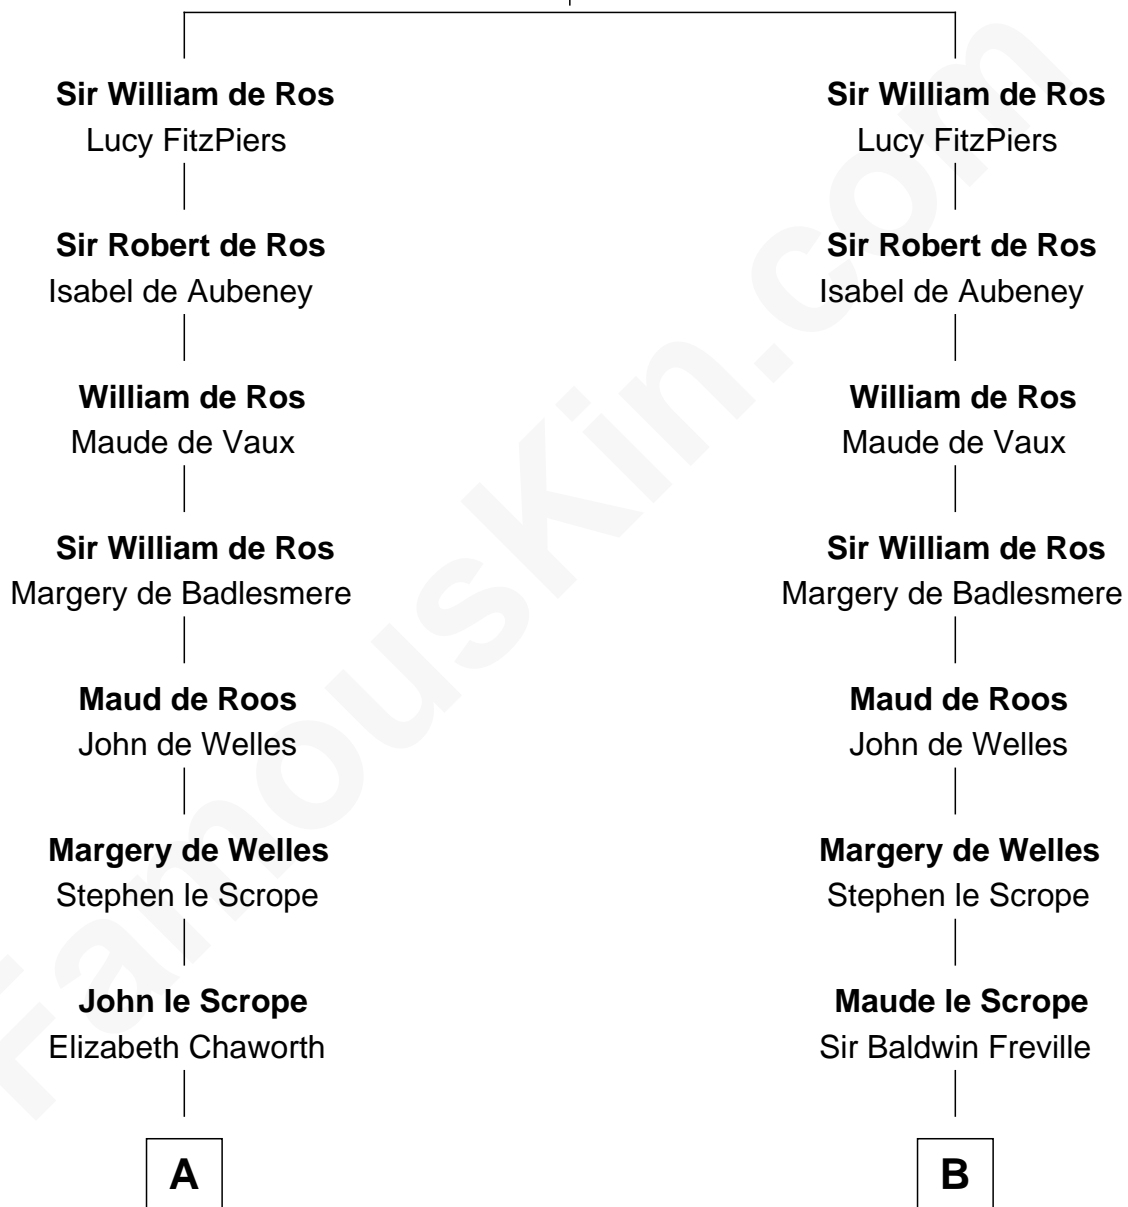

FamousKin.com

Relationship Chart of

Fitzhugh Lee

40th Governor of Virginia

20th cousin 1 time removed of

Lucretia (Rudolph) Garfield

First Lady of President James Garfield

Robert de Ros
Isabel of Scotland

C

Anne Butler Moore

Charles Carter

Anne Hill Carter

Maj. Gen. Henry Lee

Sydney Smith Lee

Anna Maria Mason

Fitzhugh Lee

40th Governor of Virginia

D

Elizabeth Taylor

Nathaniel Greene

John Greene

Azubah Ward

Lucretia Greene

Elijah Mason