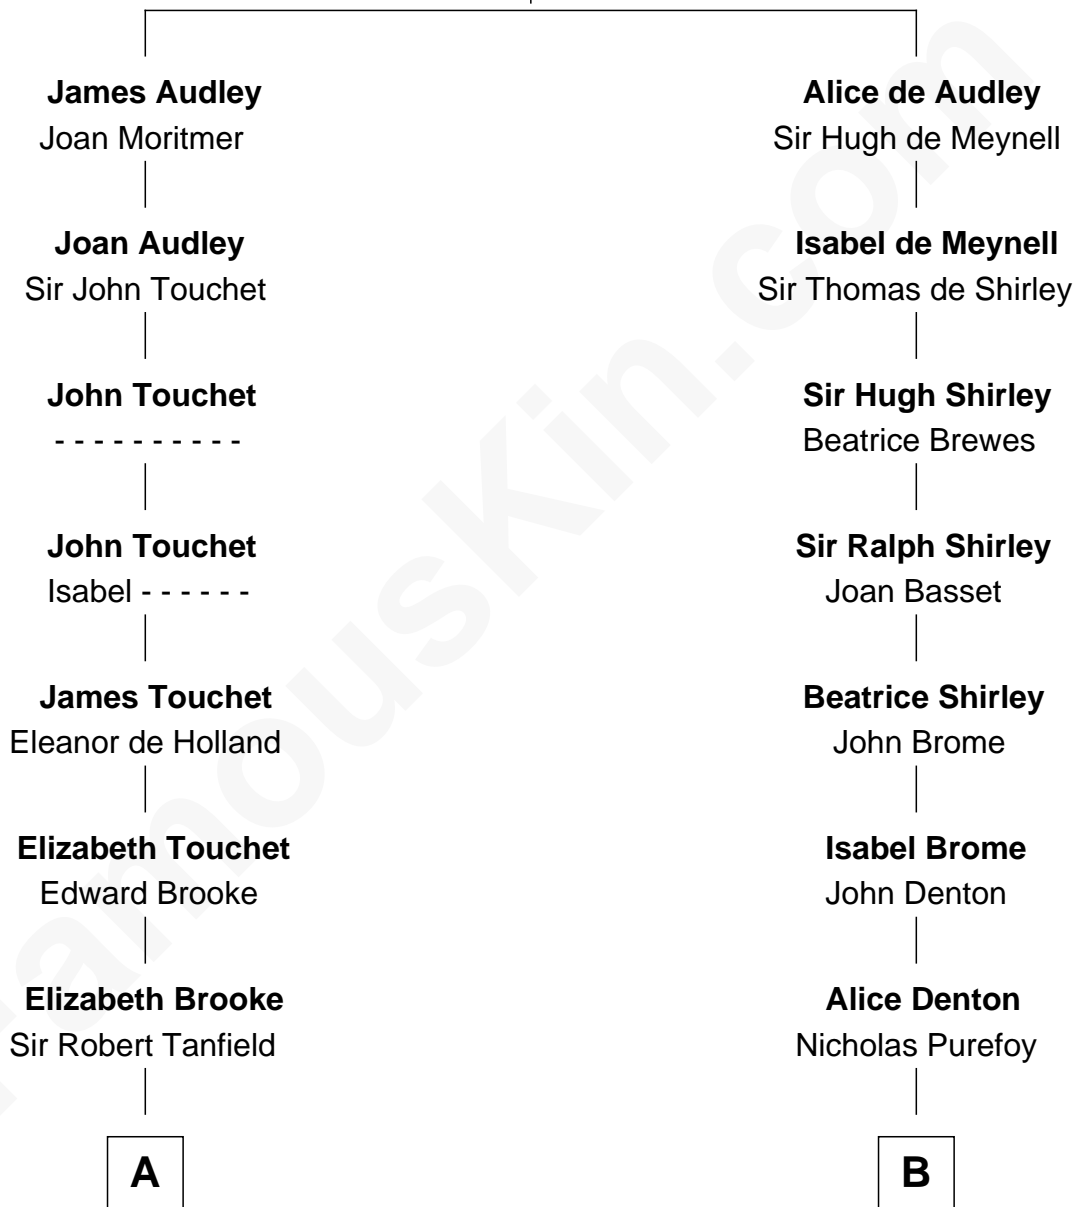

## Relationship Chart of

### Fitzhugh Lee

40th Governor of Virginia

15th cousin 5 times removed of

### Bathsheba (Ruggles) Spooner

First woman executed for murder in U.S. by non-British government

**Sir Nicholas Audley**

Joan Martin

**C**

Col. Henry Lee

Lucy Grymes

Maj. Gen. Henry Lee

Anne Hill Carter

Sydney Smith Lee

Anna Maria Mason

Fitzhugh Lee

*40th Governor of Virginia*

FamousKin.com