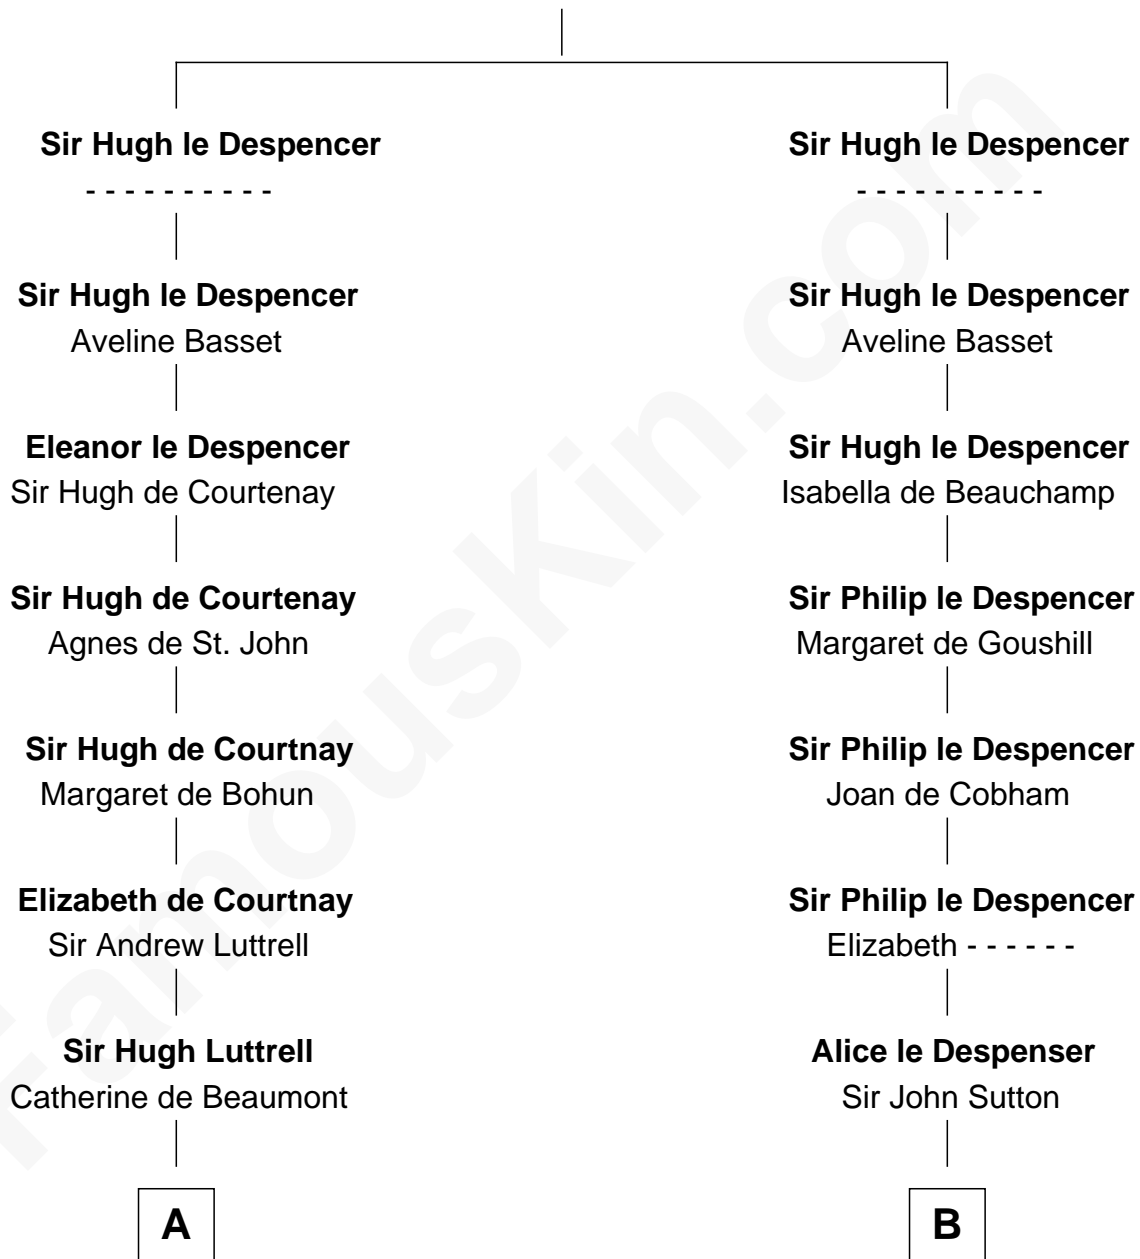

## Relationship Chart of

### Fitzhugh Lee

40th Governor of Virginia

19th cousin 1 time removed of

### Bathsheba (Ruggles) Spooner

First woman executed for murder in U.S. by non-British government

Thomas le Despencer

**C**

**Charles Carter**  
Anne Butler Moore

**Anne Hill Carter**  
Maj. Gen. Henry Lee

**Sydney Smith Lee**  
Anna Maria Mason

**Fitzhugh Lee**  
*40th Governor of Virginia*

**D**

**Rev. Timothy Ruggles**  
Mary White

**Timothy Dwight Ruggles**  
Bathsheba Bourne

**Bathsheba (Ruggles) Spooner**  
*First Woman Executed in U.S.*