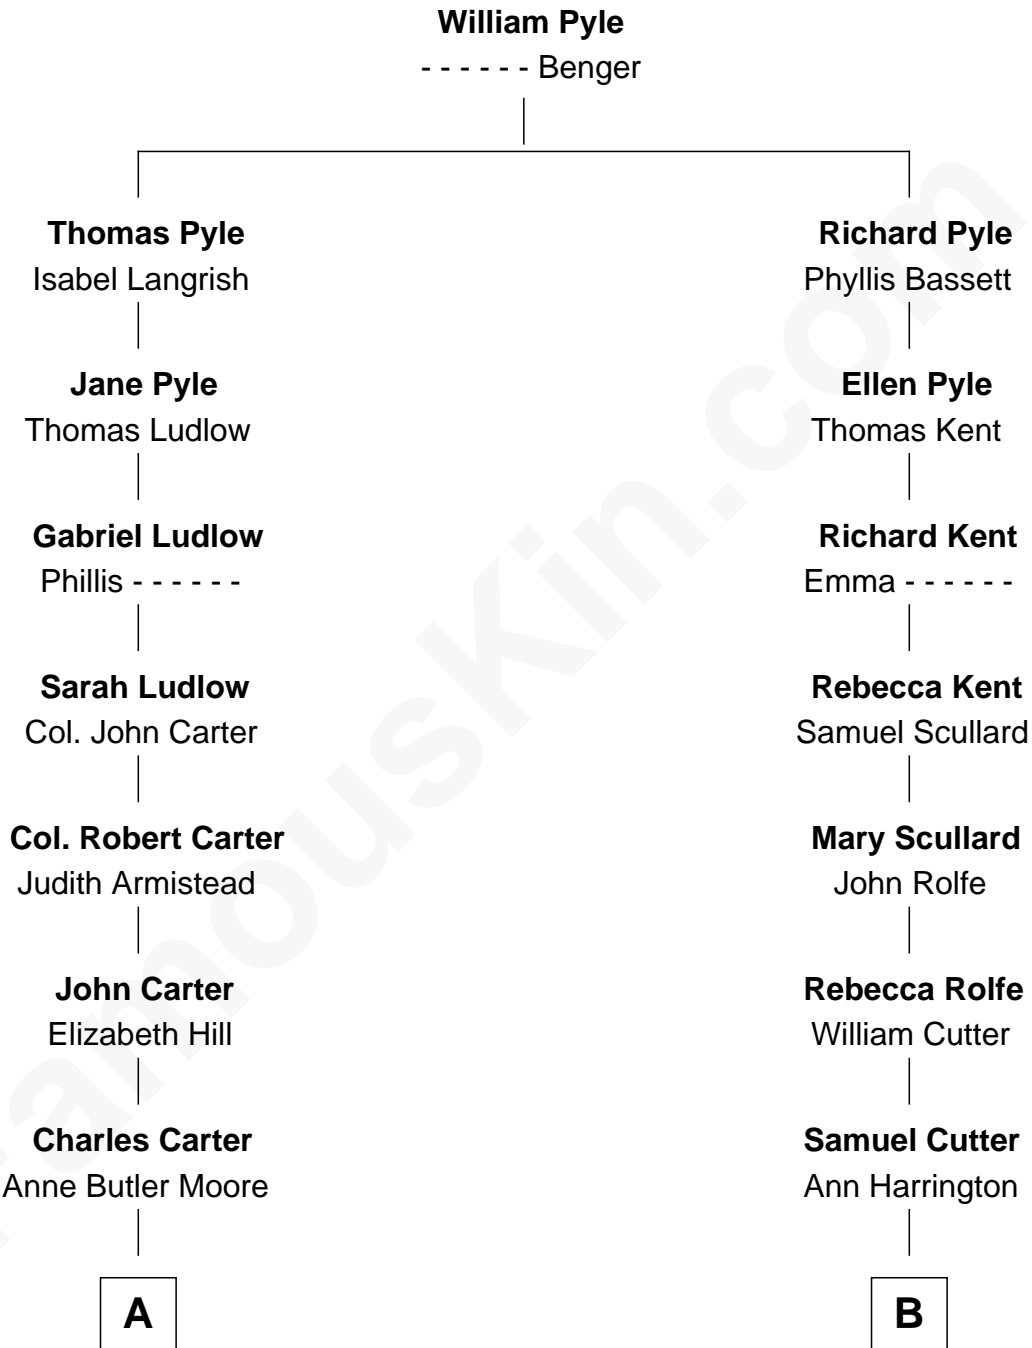

FamousKin.com

Relationship Chart of Fitzhugh Lee

40th Governor of Virginia

9th cousin 3 times removed of

John Steinbeck

Author of *The Grapes of Wrath*

A

Anne Hill Carter
Maj. Gen. Henry Lee

Sydney Smith Lee
Anna Maria Mason

Fitzhugh Lee
40th Governor of Virginia

B

Anna Cutter
Walter Dickson

Walter Dickson
Anna Tufts

Walter Dickson
Sarah Eldredge

Almira Ann Dickson
Johann Adolf Großsteinbeck

John Ernst Steinbeck
Olive Hamilton