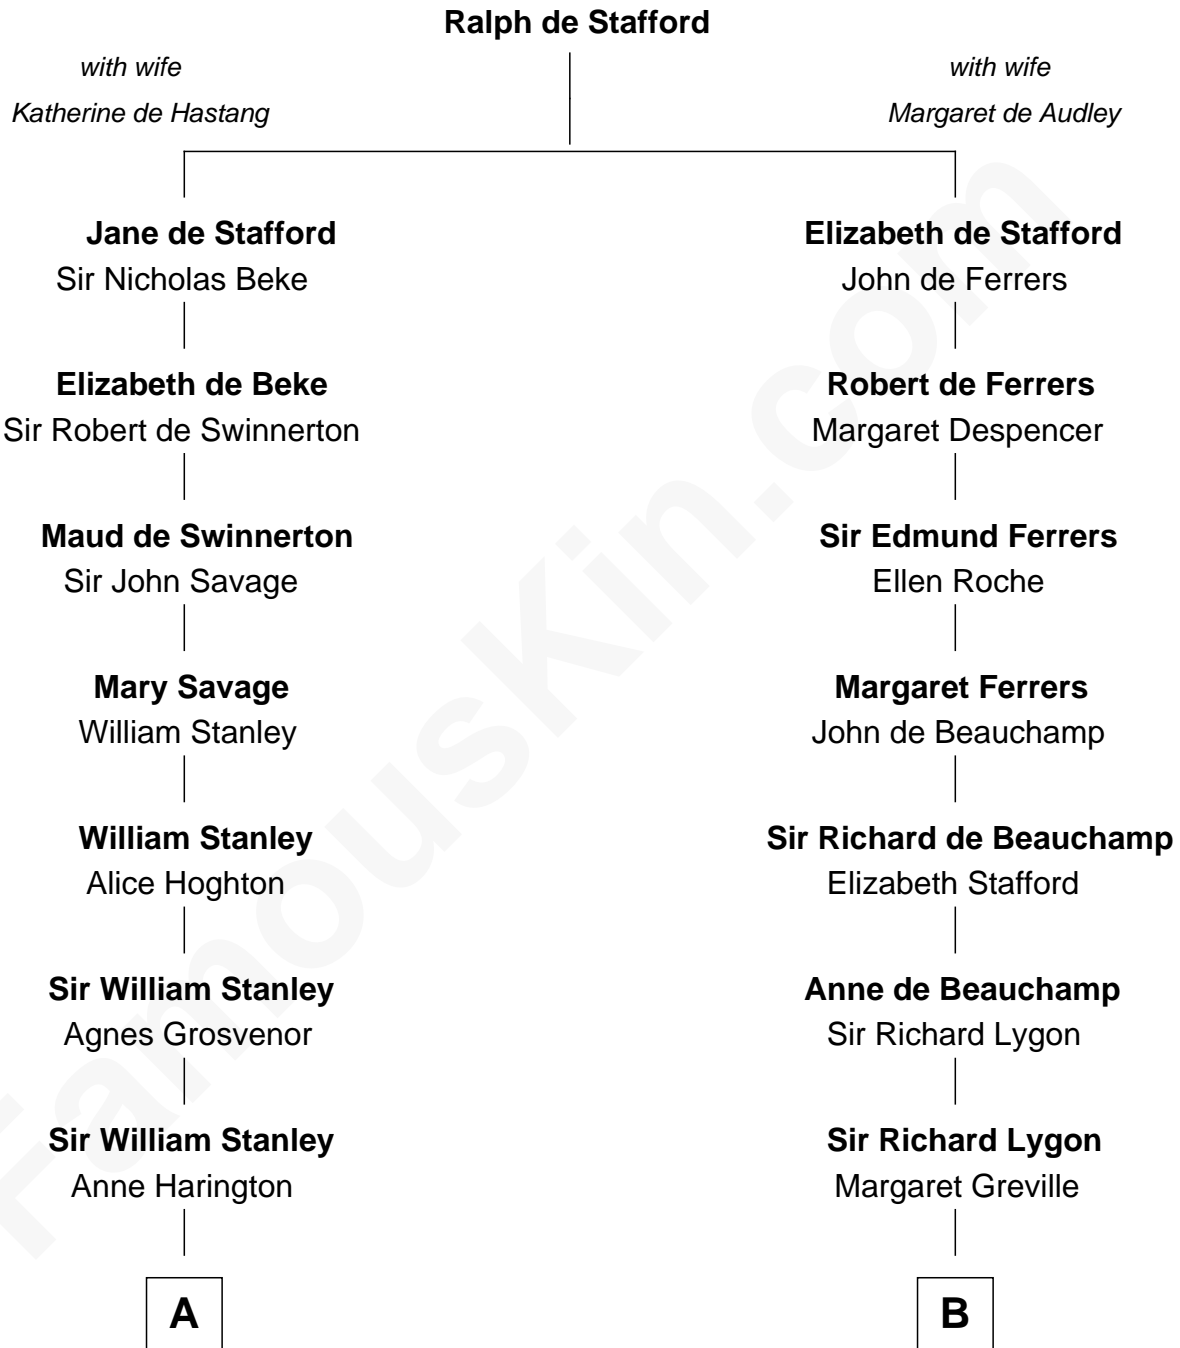

FamousKin.com

Relationship Chart of

Fitzhugh Lee

40th Governor of Virginia

16th cousin 4 times removed of

Adlai Stevenson II

31st Governor of Illinois

C

—
Mary Peachy Frye
Rev. Lewis Warner Green

—
Letitia Green
Adlai Ewing Stevenson

—
Lewis Green Stevenson
Helen Louise Davis

—
Adlai Stevenson II
31st Governor of Illinois

FamousKin.com