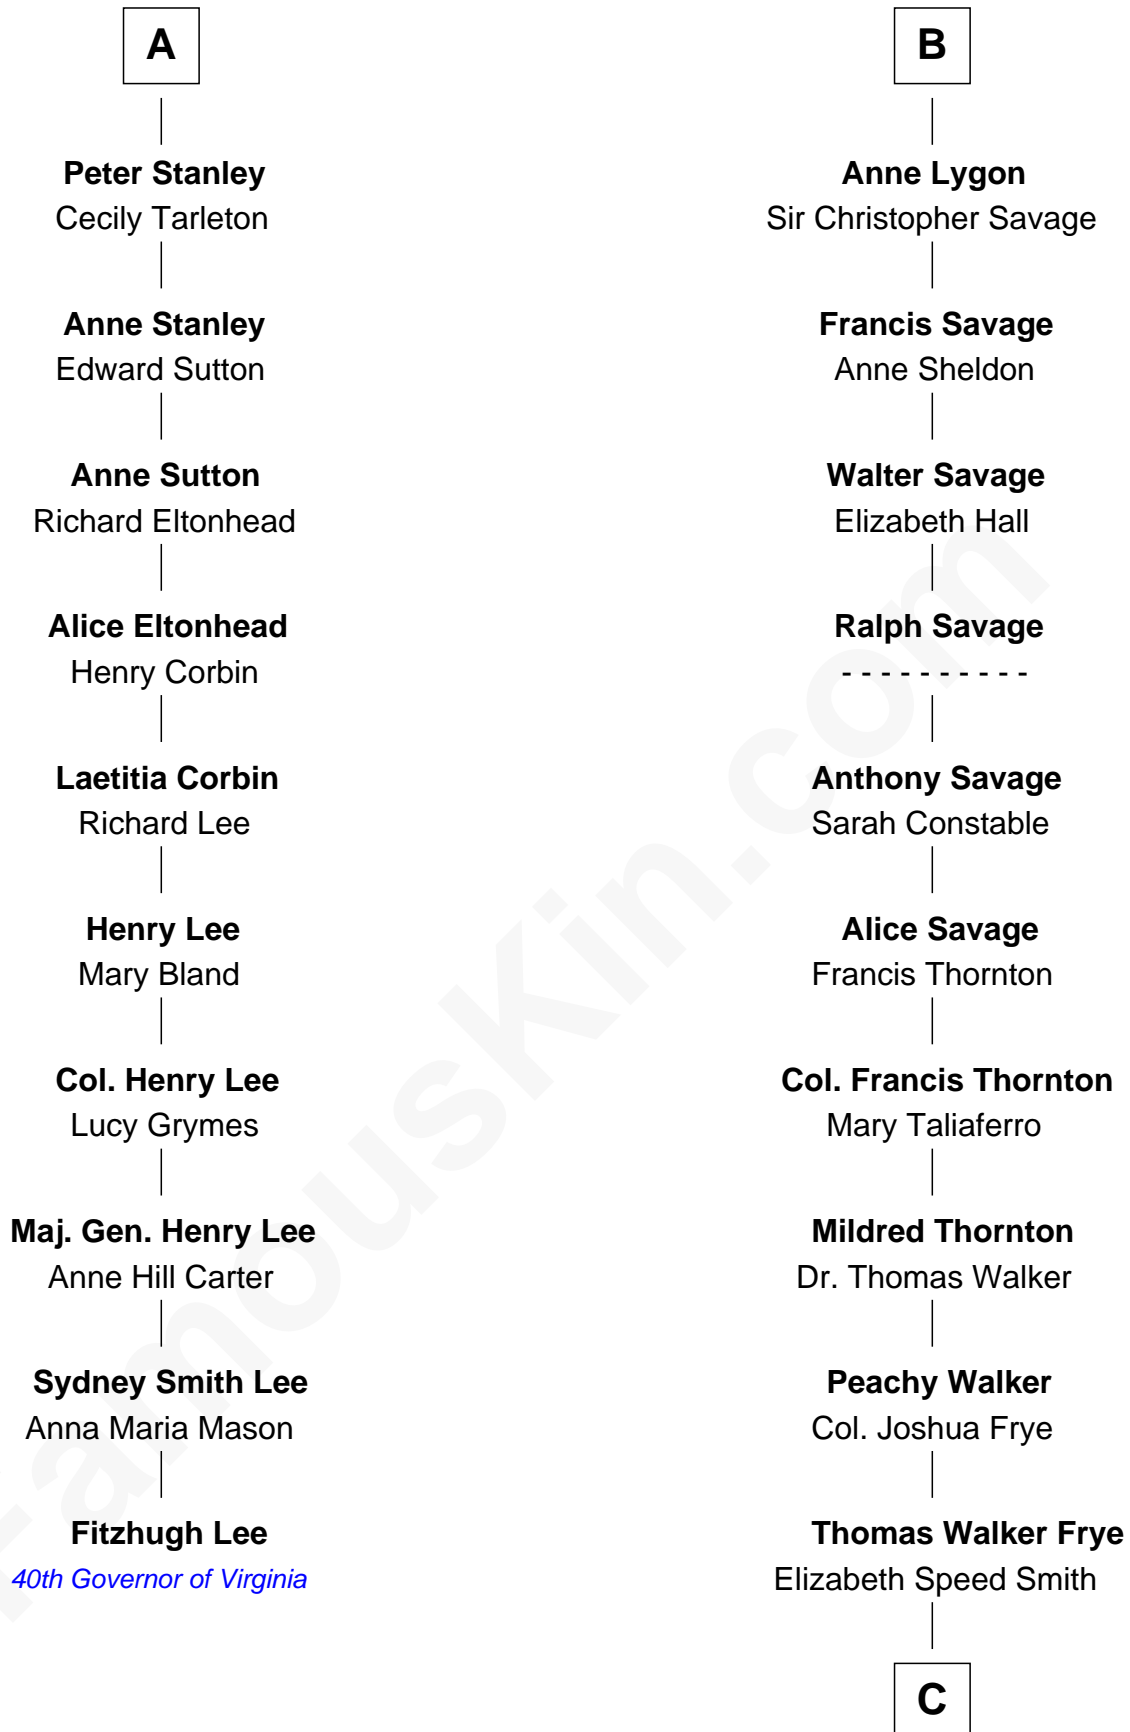

FamousKin.com

Relationship Chart of

Fitzhugh Lee

40th Governor of Virginia

16th cousin 4 times removed of

Adlai Stevenson II

31st Governor of Illinois

C

—
Mary Peachy Frye
Rev. Lewis Warner Green

—
Letitia Green
Adlai Ewing Stevenson

—
Lewis Green Stevenson
Helen Louise Davis

—
Adlai Stevenson II
31st Governor of Illinois

FamousKin.com