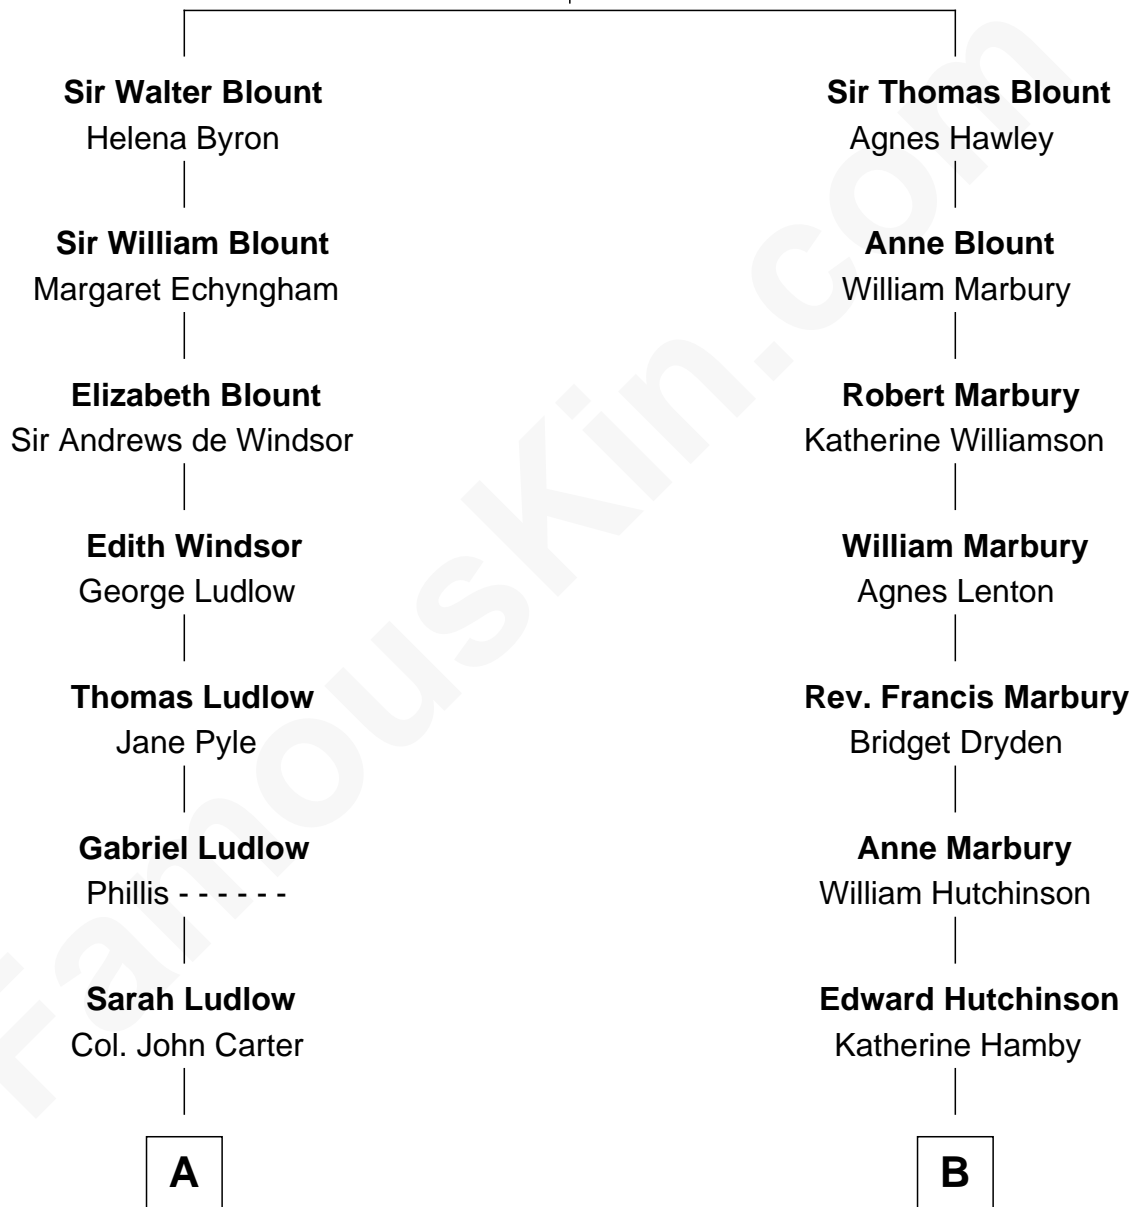

FamousKin.com

Relationship Chart of

Fitzhugh Lee

40th Governor of Virginia

11th cousin 1 time removed of

Nicholas Gilman

Signer of the U.S. Constitution

Sir Thomas Blount
Margaret de Gresley

A

Col. Robert Carter

Judith Armistead

John Carter

Elizabeth Hill

Charles Carter

Anne Butler Moore

Anne Hill Carter

Maj. Gen. Henry Lee

Sydney Smith Lee

Anna Maria Mason

Fitzhugh Lee

40th Governor of Virginia

B

Elizabeth Hutchinson

Edward Winslow