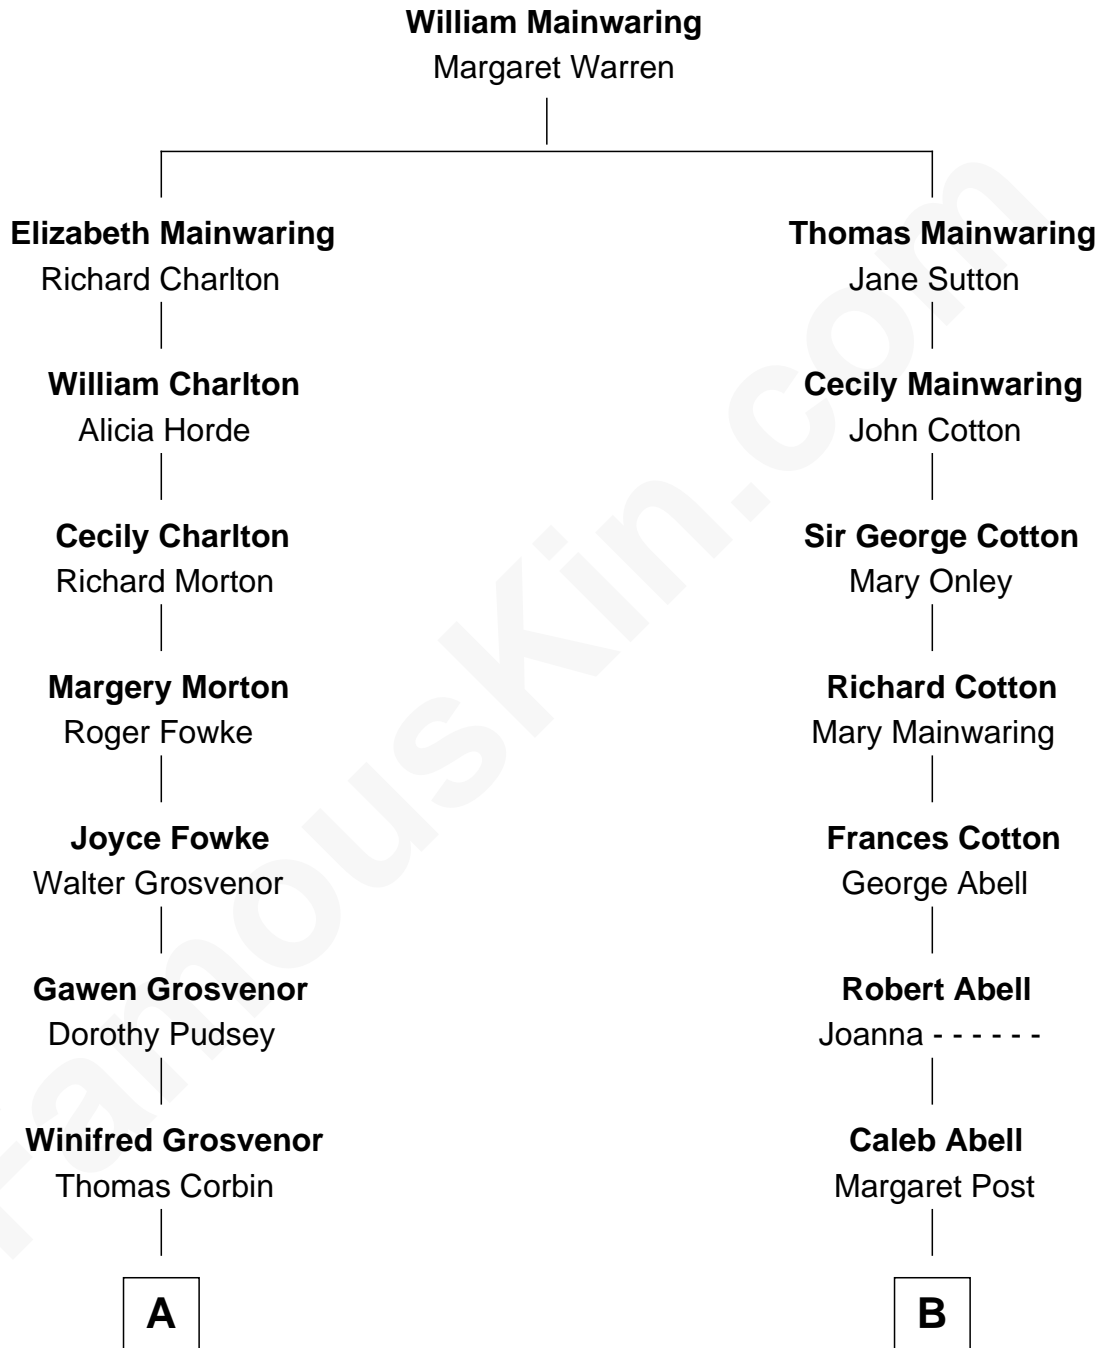

FamousKin.com Relationship Chart of

Fitzhugh Lee

40th Governor of Virginia

13th cousin 4 times removed of

Richard Gere

Movie Actor

Richard Gere photo by [Francesco \(spaceodissey\)](#) (CC BY 2.0)