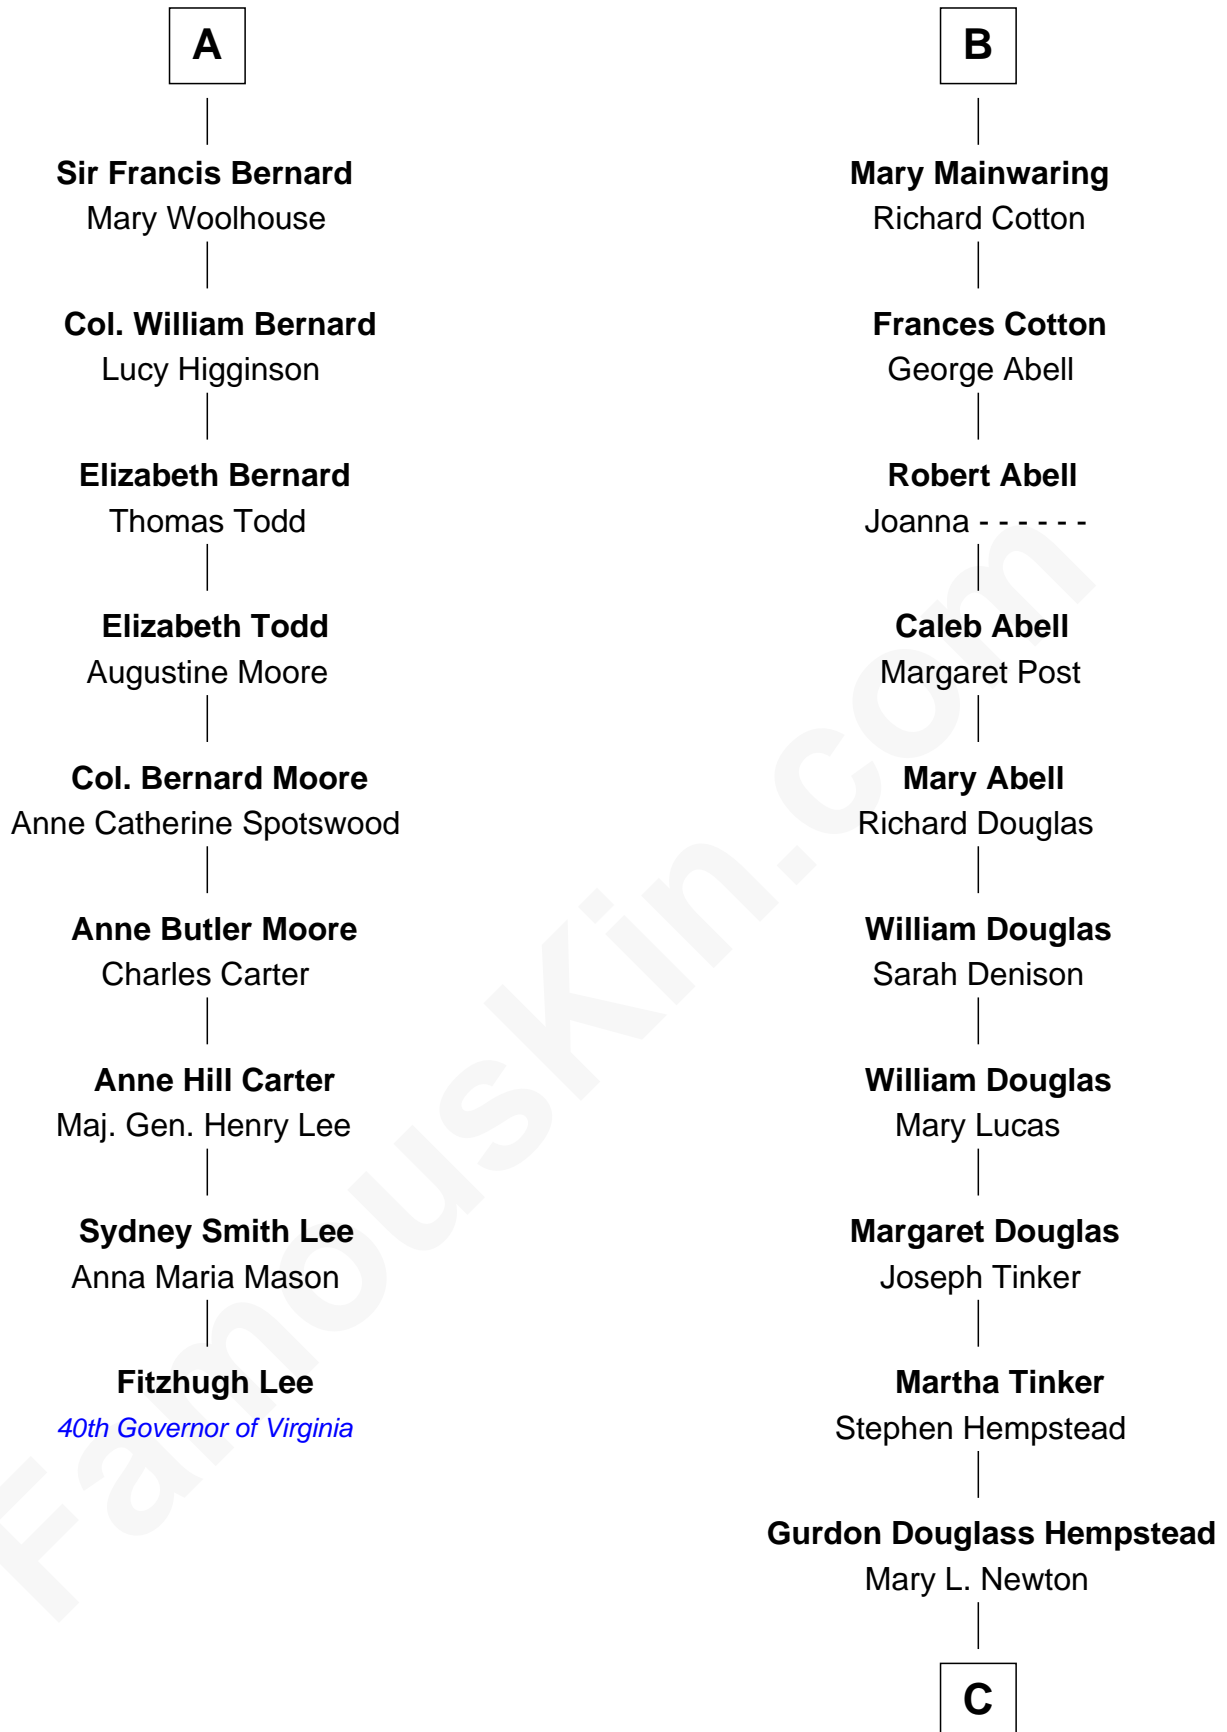

## Relationship Chart of

### Fitzhugh Lee

40th Governor of Virginia

15th cousin 6 times removed of

**Richard Gere**

Movie Actor

**John de Welles**

Maud de Roos

C

**Julia Anne Hempstead**

Elisha Thomas Tiffany

**Nelson Leroy Tiffany**

Evaline Harriet Williams

**William Stanton Tiffany**

Anna Rebecca Stevens

**Doris Anna Tiffany**

Homer George Gere