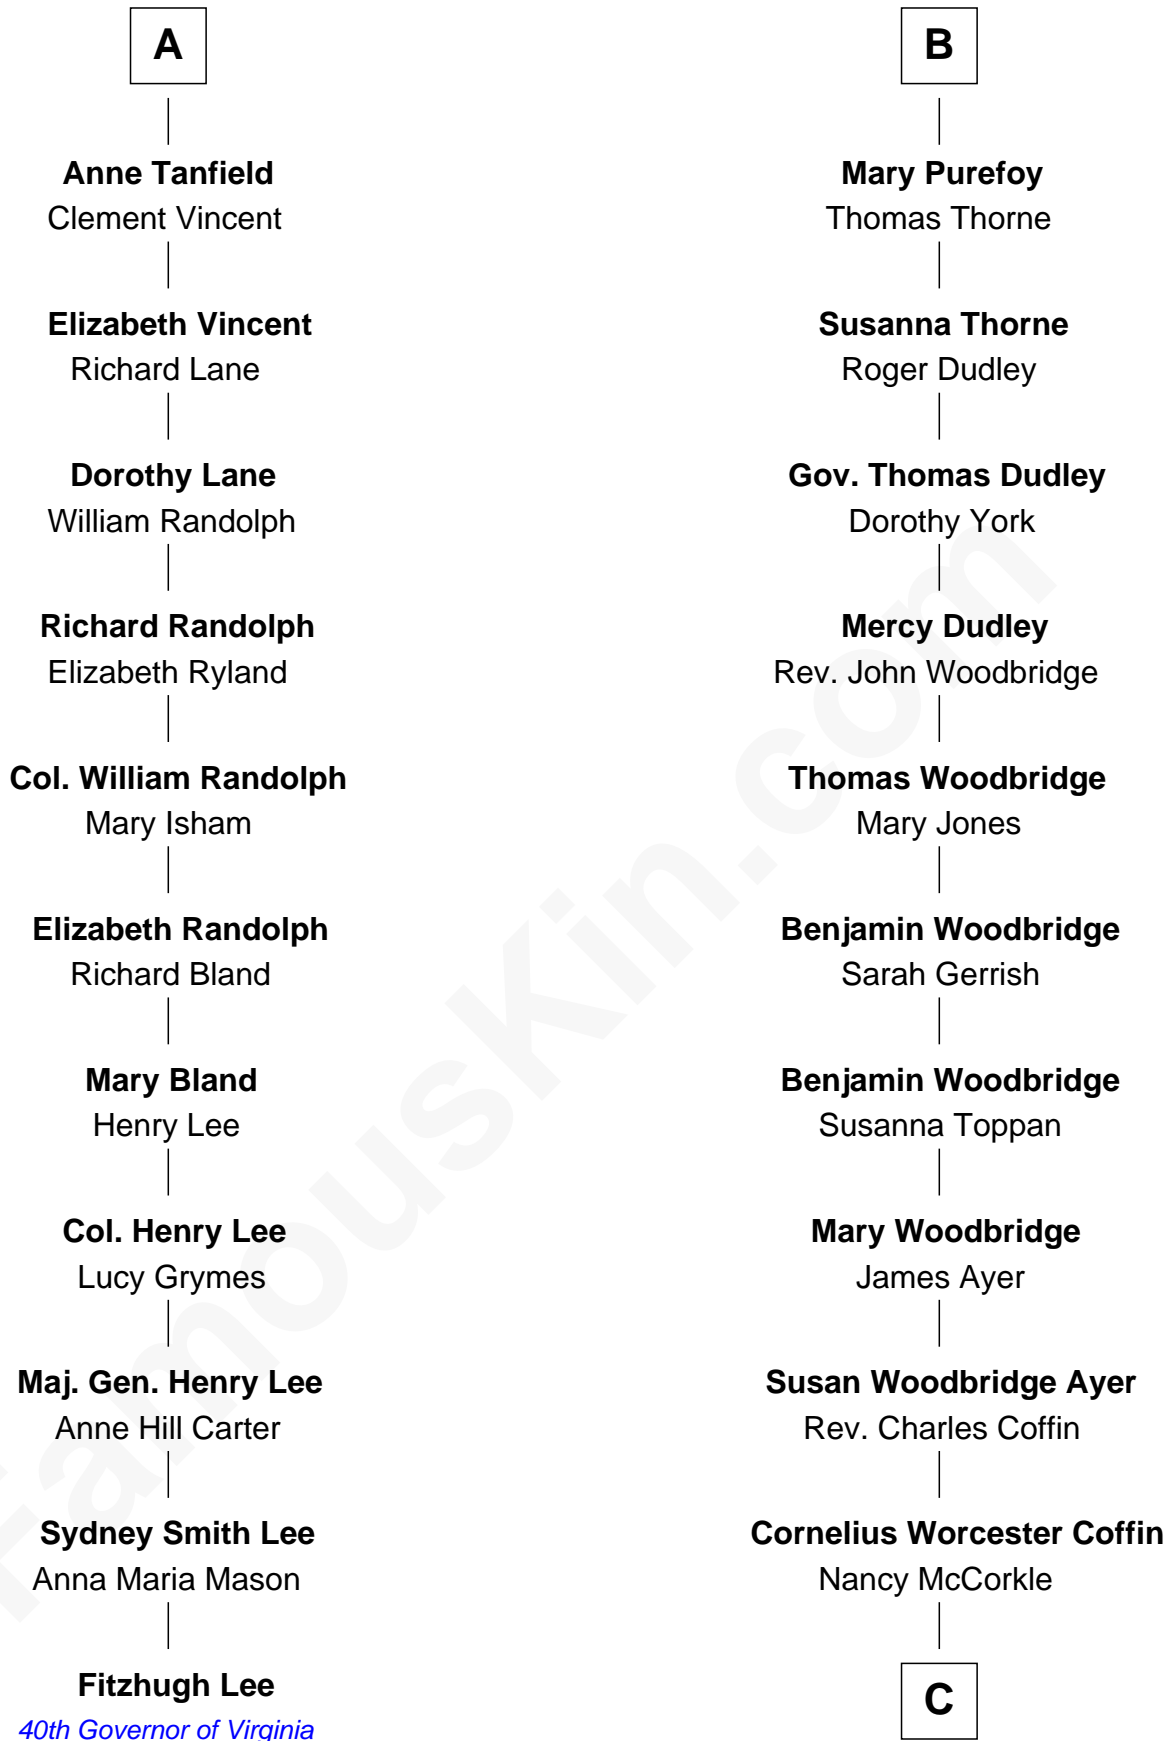

### Tennessee Williams

Author of *A Streetcar Named Desire*

**Sir John Howard**

Alice de Bois

**Sir Robert Howard**

Margaret de Scales

**Sir John Howard**

Alice Tendring

**Frances Tanfield**

Bridget Cave

**A**

**Joan Howard**

Sir Peter de Brewes

**Beatrice Brewes**

Sir Hugh Shirley

**Sir Ralph Shirley**

Joan Basset

**Beatrice Shirley**

John Brome

**Isabel Brome**

John Denton

**Alice Denton**

Nicholas Purefoy

**Edward Purefoy**

Anne Fettiplace

**B**

C

Isabelle Coffin

Thomas Lanier Williams

Cornelius Coffin Williams

Edwina Dakin

Tennessee Williams