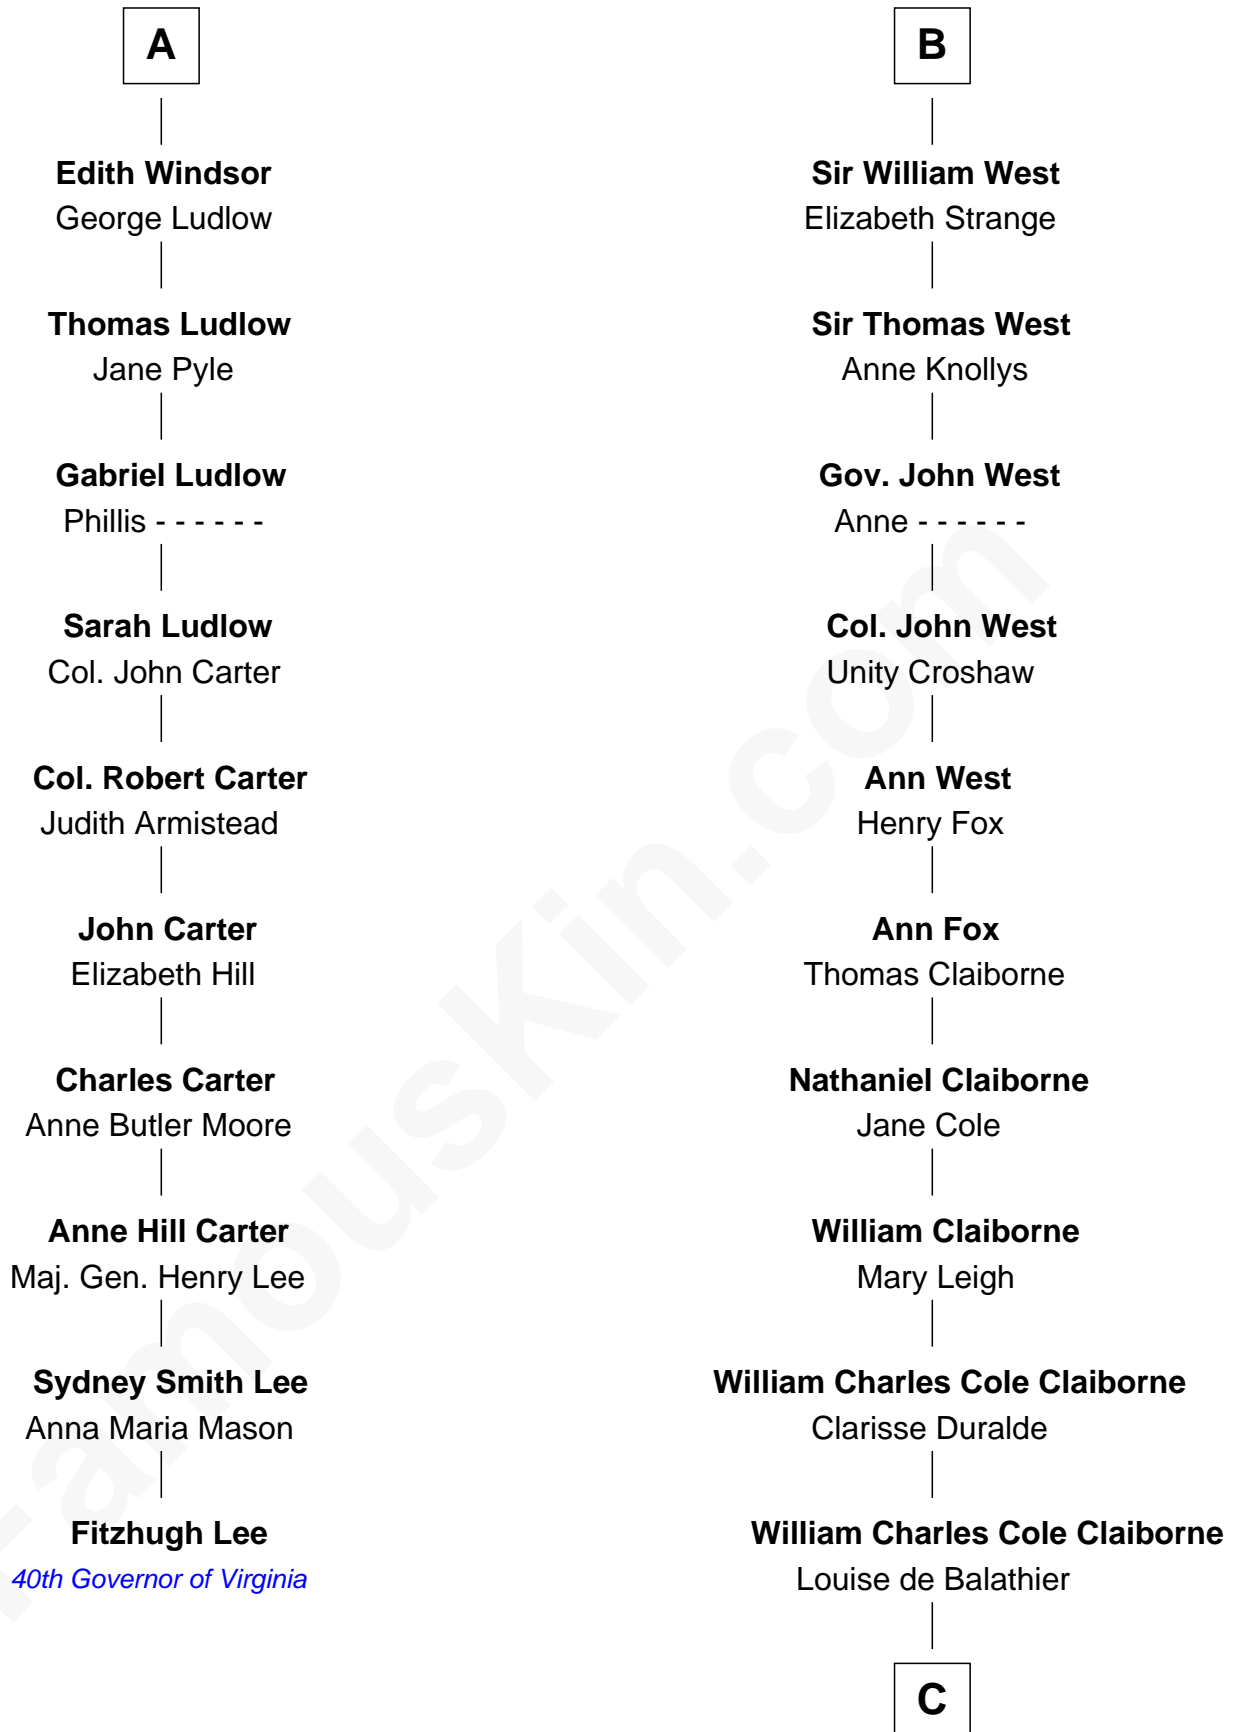

FamousKin.com

Relationship Chart of

Fitzhugh Lee

40th Governor of Virginia

16th cousin 3 times removed of

Liz Claiborne

Fashion Designer and Founder of Liz Claiborne Inc.

Sir Hugh de Courtenay

Agnes de St. John

C

—
Fernand Claiborne
Marie Louise Villeré

—
Omer Villere Claiborne
Carolyn Louise Fenner

—
Liz Claiborne
Found of Liz Claiborne Inc.

FamousKin.com