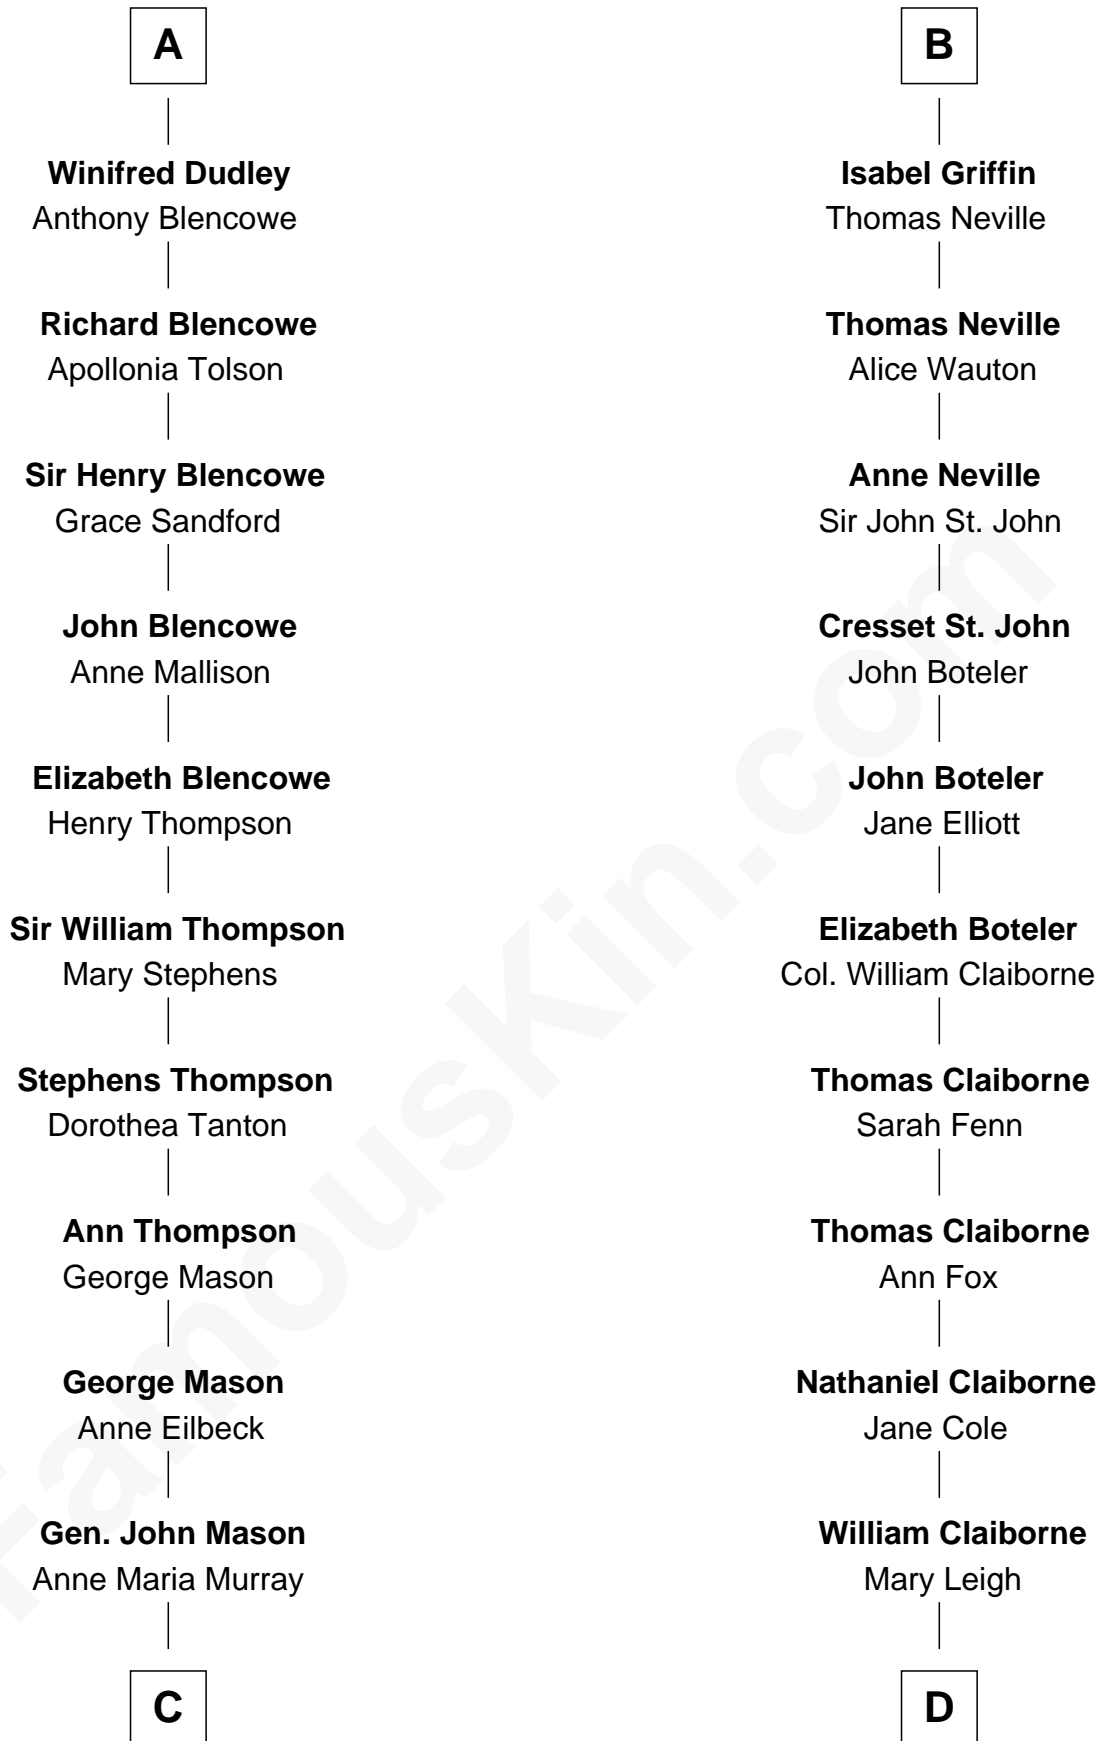

## Relationship Chart of

### Fitzhugh Lee

40th Governor of Virginia

18th cousin 3 times removed of

**Liz Claiborne**

Fashion Designer and Founder of Liz Claiborne Inc.

**Sir William de Cantilupe**

Eve de Braiose

**C**

**Anna Maria Mason**  
Sydney Smith Lee

**Fitzhugh Lee**  
*40th Governor of Virginia*

**D**

**William Charles Cole Claiborne**  
Clarisse Duralde

**William Charles Cole Claiborne**  
Louise de Balathier

**Fernand Claiborne**  
Marie Louise Villeré