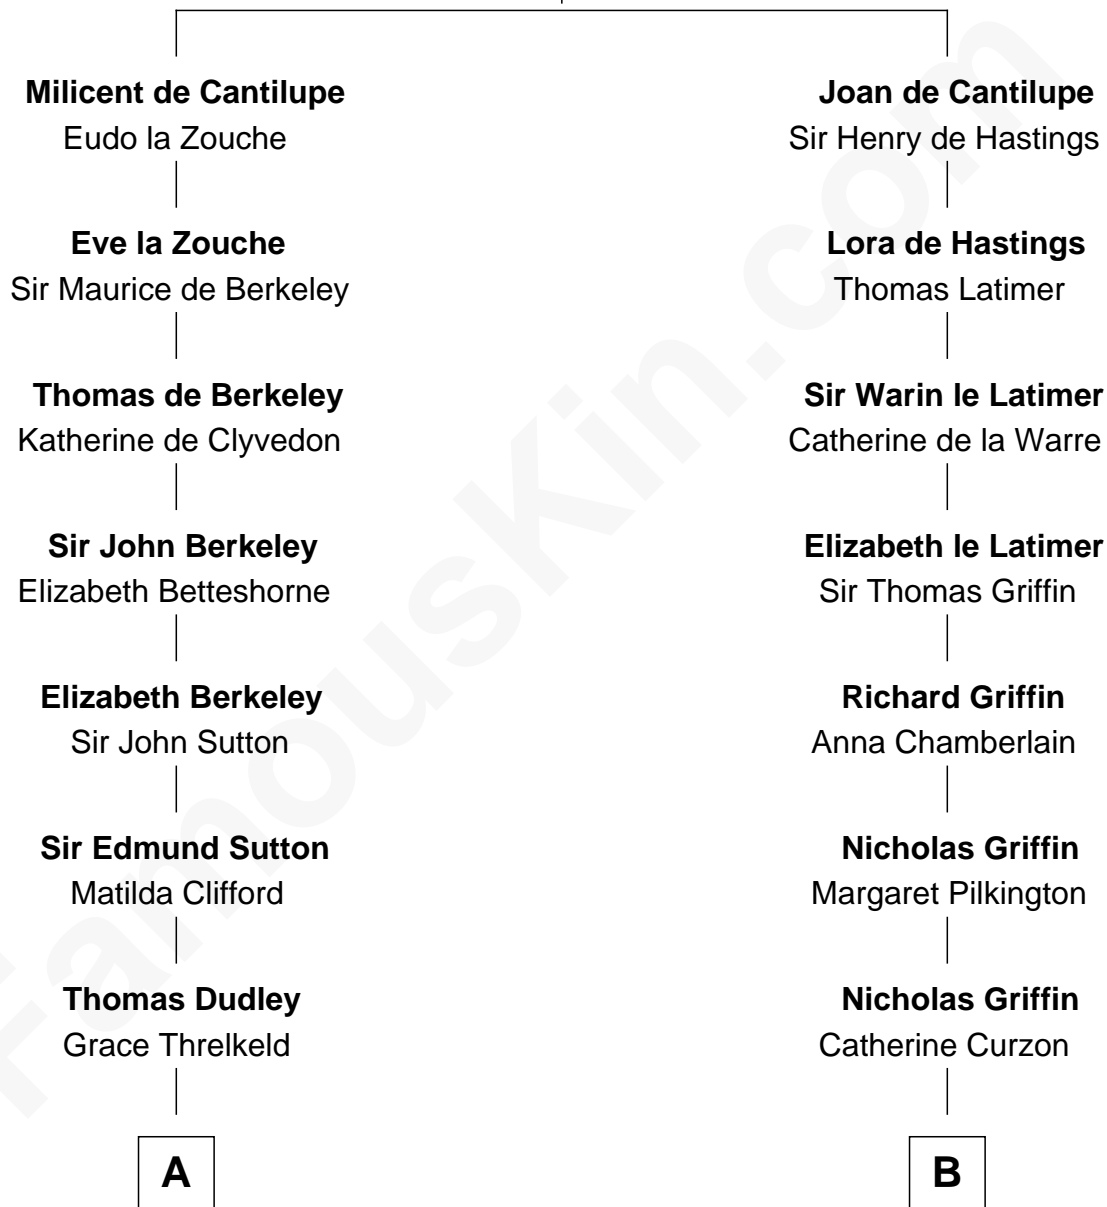

## Relationship Chart of

### Fitzhugh Lee

40th Governor of Virginia

18th cousin 3 times removed of

**Liz Claiborne**

Fashion Designer and Founder of Liz Claiborne Inc.

**Sir William de Cantilupe**

Eve de Braiose

**C**

**Anna Maria Mason**  
Sydney Smith Lee

**Fitzhugh Lee**  
*40th Governor of Virginia*

**D**

**William Charles Cole Claiborne**  
Clarisse Duralde

**William Charles Cole Claiborne**  
Louise de Balathier

**Fernand Claiborne**  
Marie Louise Villeré