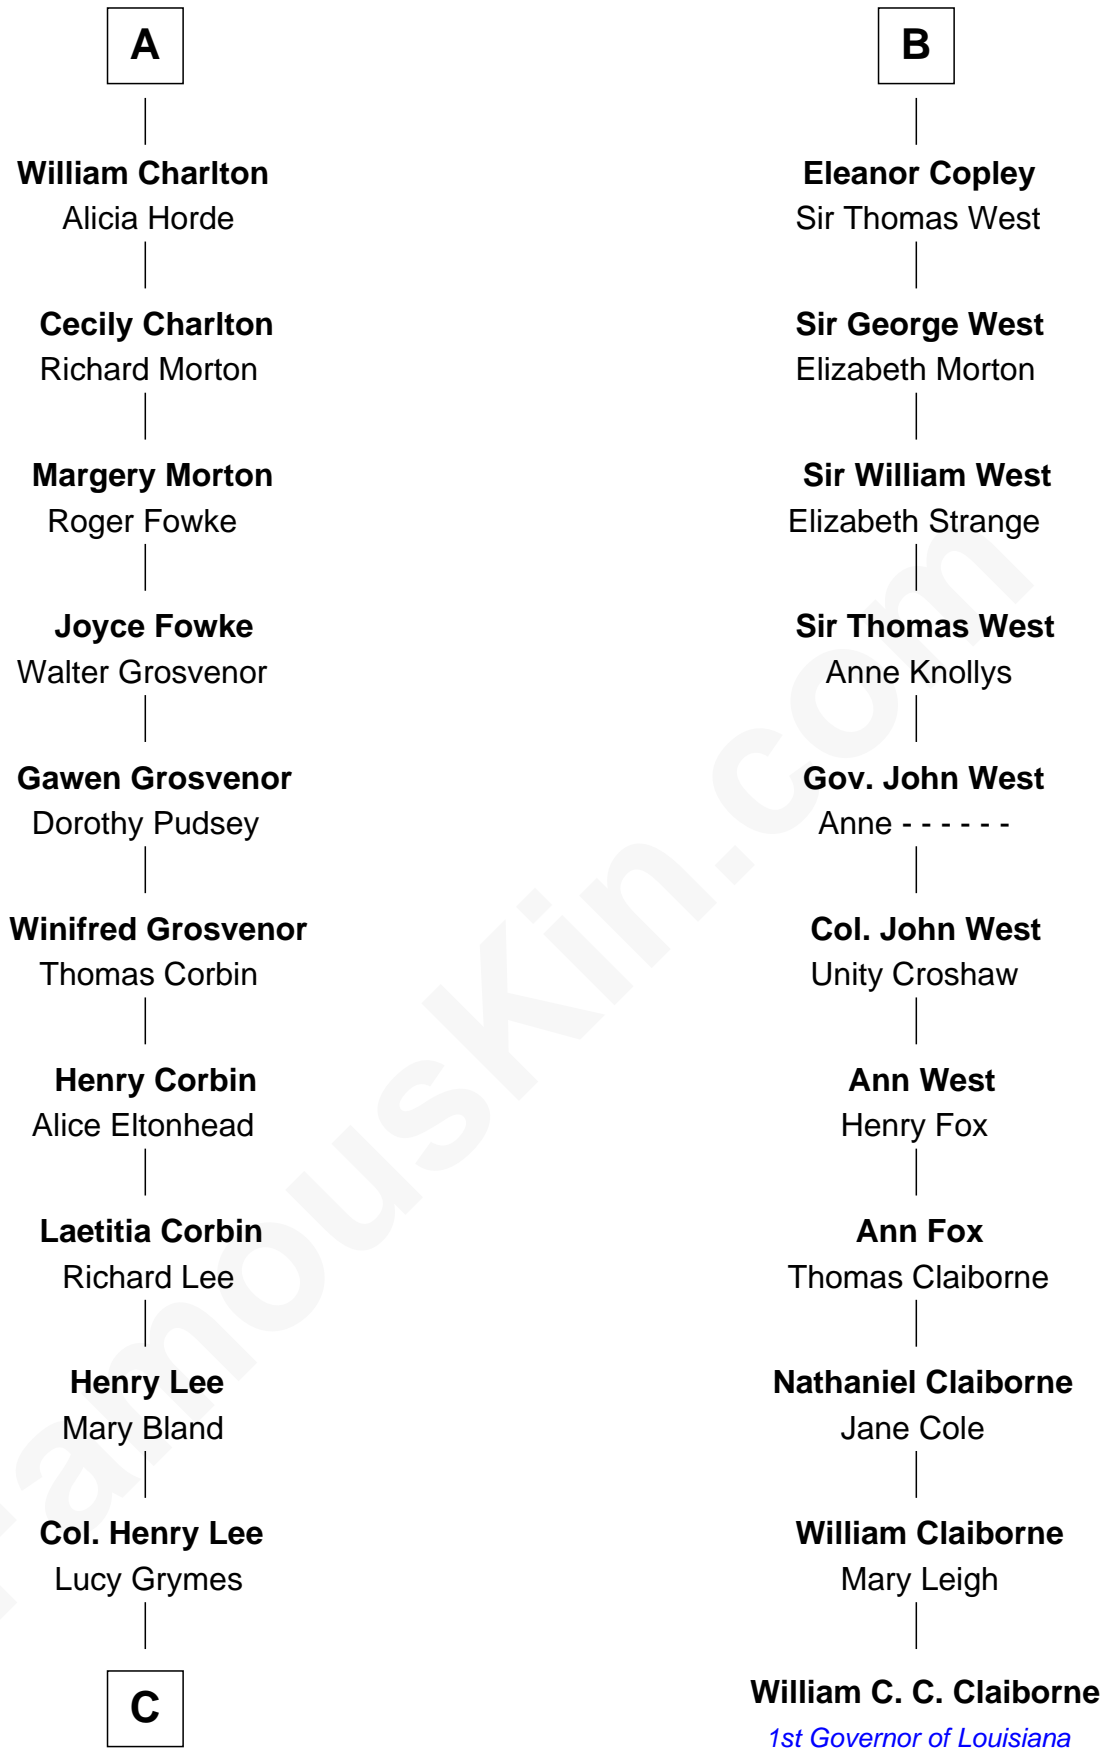

FamousKin.com

Relationship Chart of

Fitzhugh Lee

40th Governor of Virginia

17th cousin 2 times removed of

William C. C. Claiborne

1st Governor of Louisiana

Sir Roger de Somery

Nichole d'Aubenev

C

—
Maj. Gen. Henry Lee

Anne Hill Carter

—
Sydney Smith Lee

Anna Maria Mason

—
Fitzhugh Lee

40th Governor of Virginia