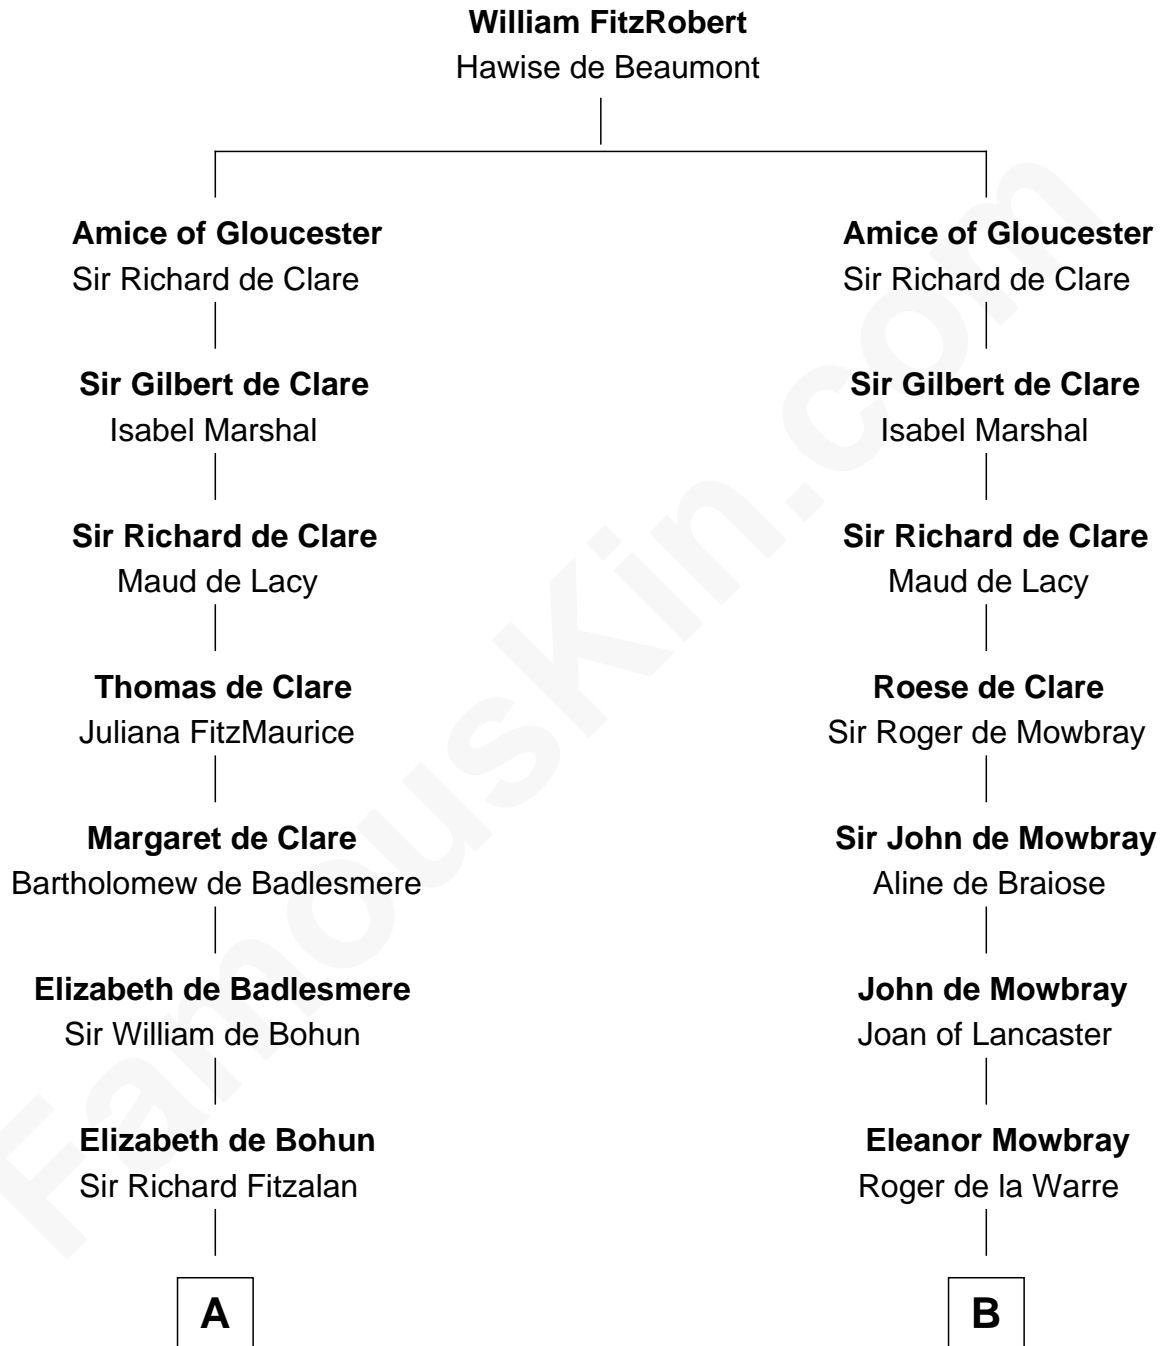

FamousKin.com

Relationship Chart of

Fitzhugh Lee

40th Governor of Virginia

20th cousin 1 time removed of

William C. C. Claiborne

1st Governor of Louisiana

A

Elizabeth Fitzalan
Sir Robert Goushill

Joan Goushill
Sir Thomas Stanley

Katherine Stanley
Sir John Savage

Dulcia Savage
Sir Henry Bold

Maud Bold
Thomas Gerard

Jennet Gerard
Richard Eltonhead

William Eltonhead
Anne Bowers