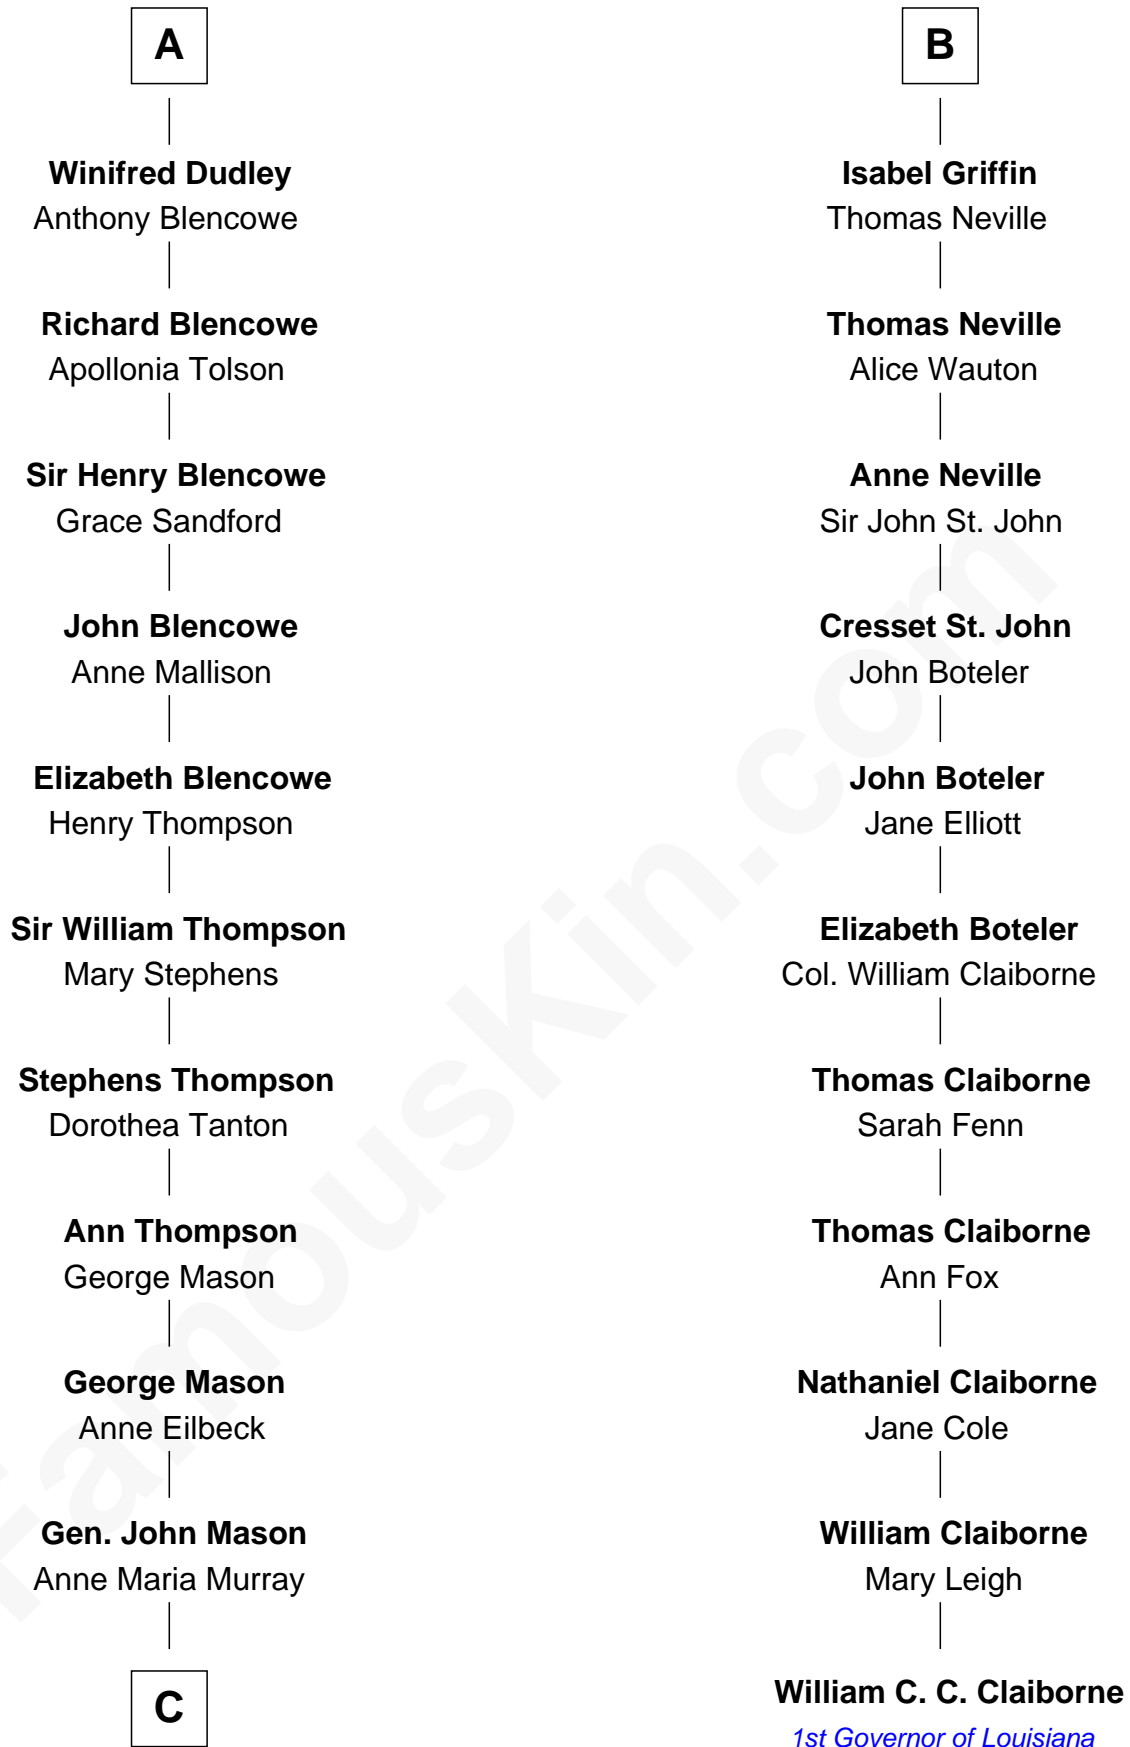

FamousKin.com

Relationship Chart of

Fitzhugh Lee

40th Governor of Virginia

17th cousin 1 time removed of

William C. C. Claiborne

1st Governor of Louisiana

Sir William de Cantilupe

Eve de Braiose

C

—
Anna Maria Mason

Sydney Smith Lee

—
Fitzhugh Lee

40th Governor of Virginia

FamousKin.com