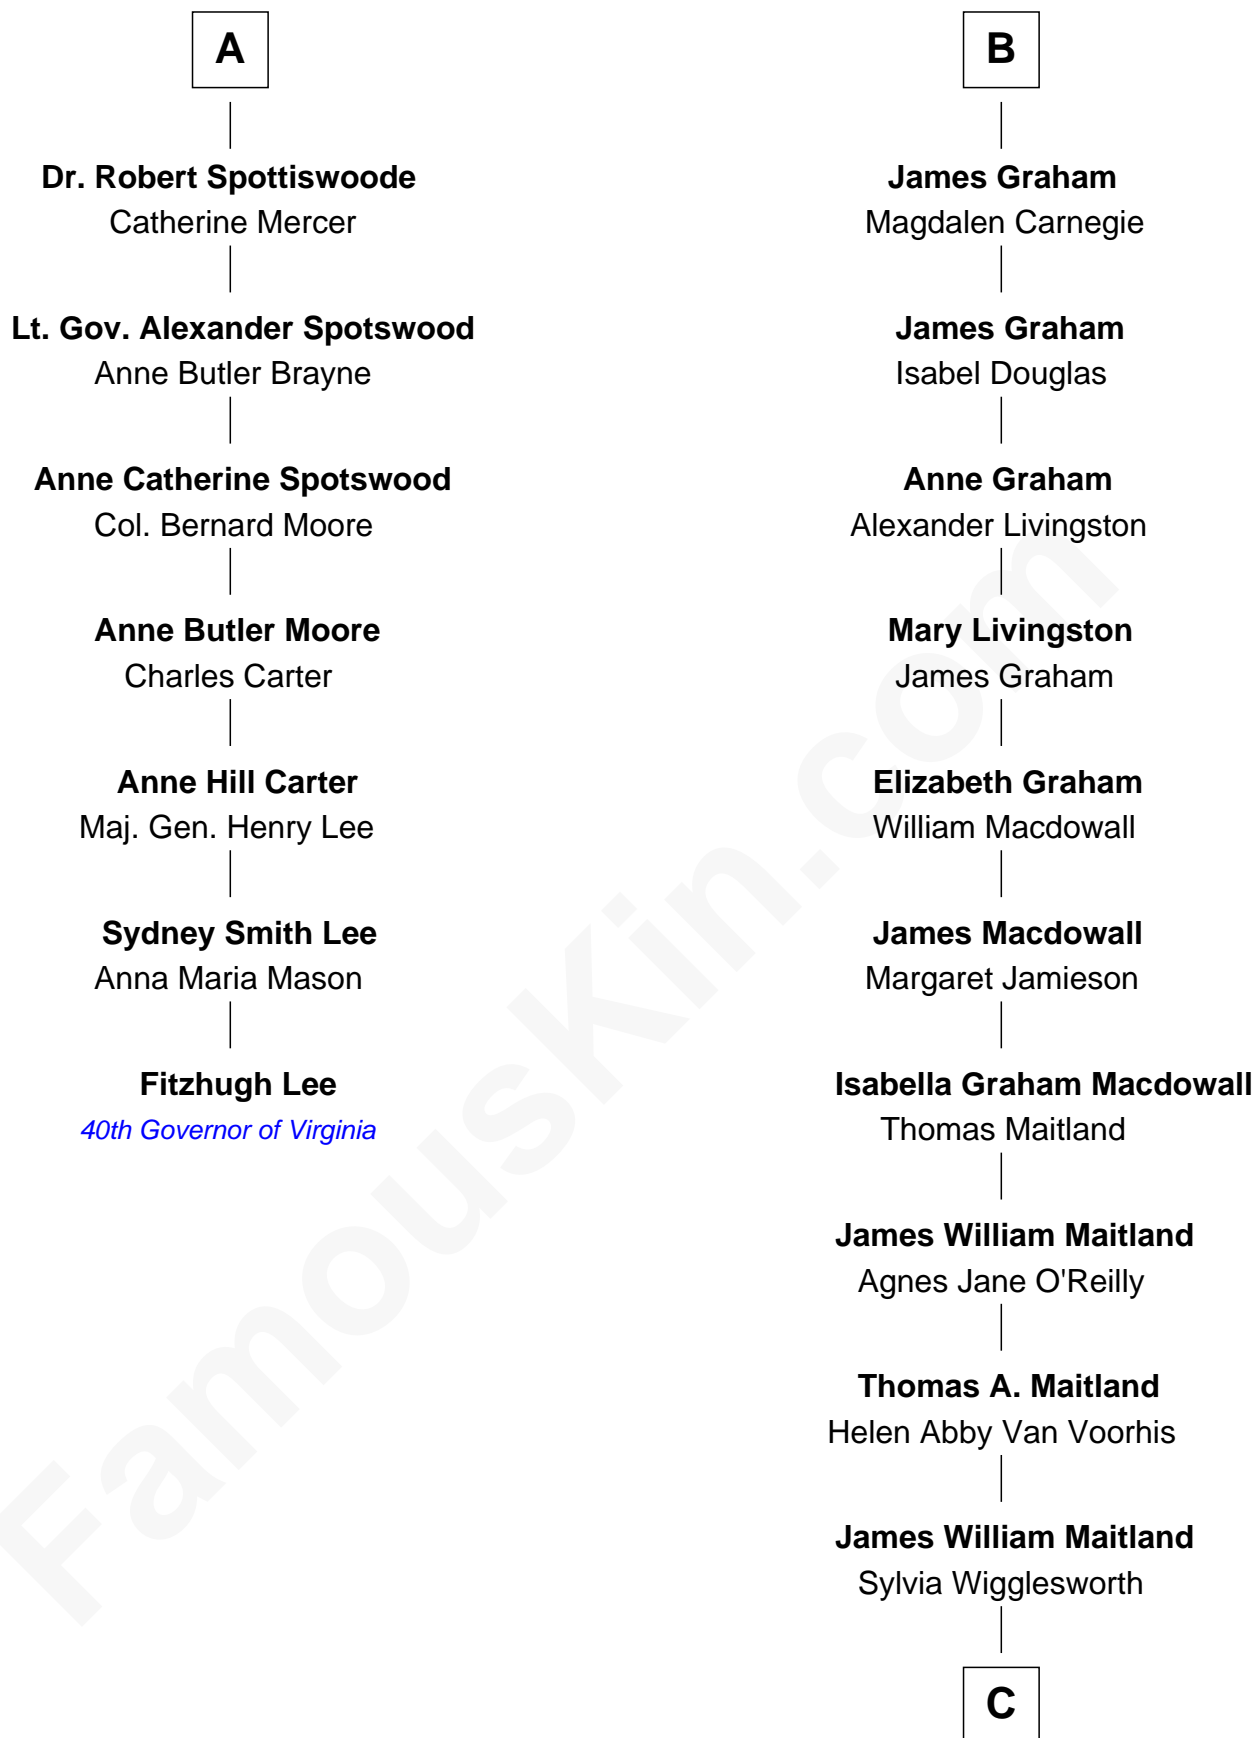

FamousKin.com

Relationship Chart of

Fitzhugh Lee

40th Governor of Virginia

13th cousin 5 times removed of

Howard Dean

79th Governor of Vermont

C

Andrea Belden Maitland

Howard Brush Dean

Howard Dean

79th Governor of Vermont

FamousKin.com