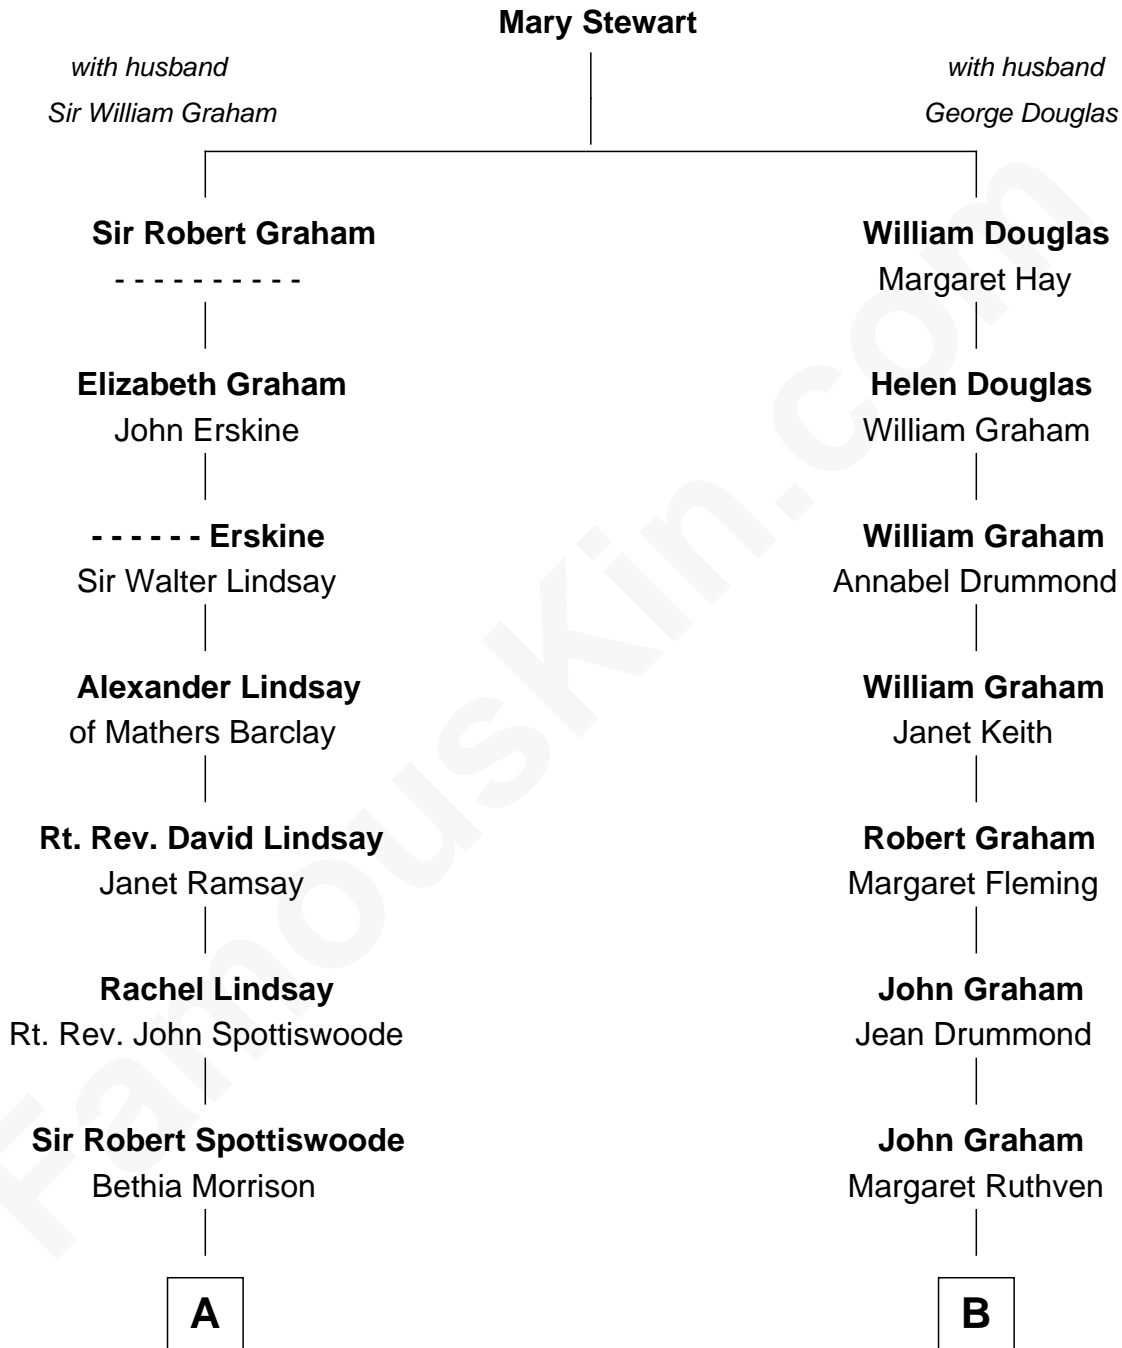

FamousKin.com

Relationship Chart of

Fitzhugh Lee

40th Governor of Virginia

13th cousin 5 times removed of

Howard Dean

79th Governor of Vermont

C

Andrea Belden Maitland

Howard Brush Dean

Howard Dean

79th Governor of Vermont

FamousKin.com