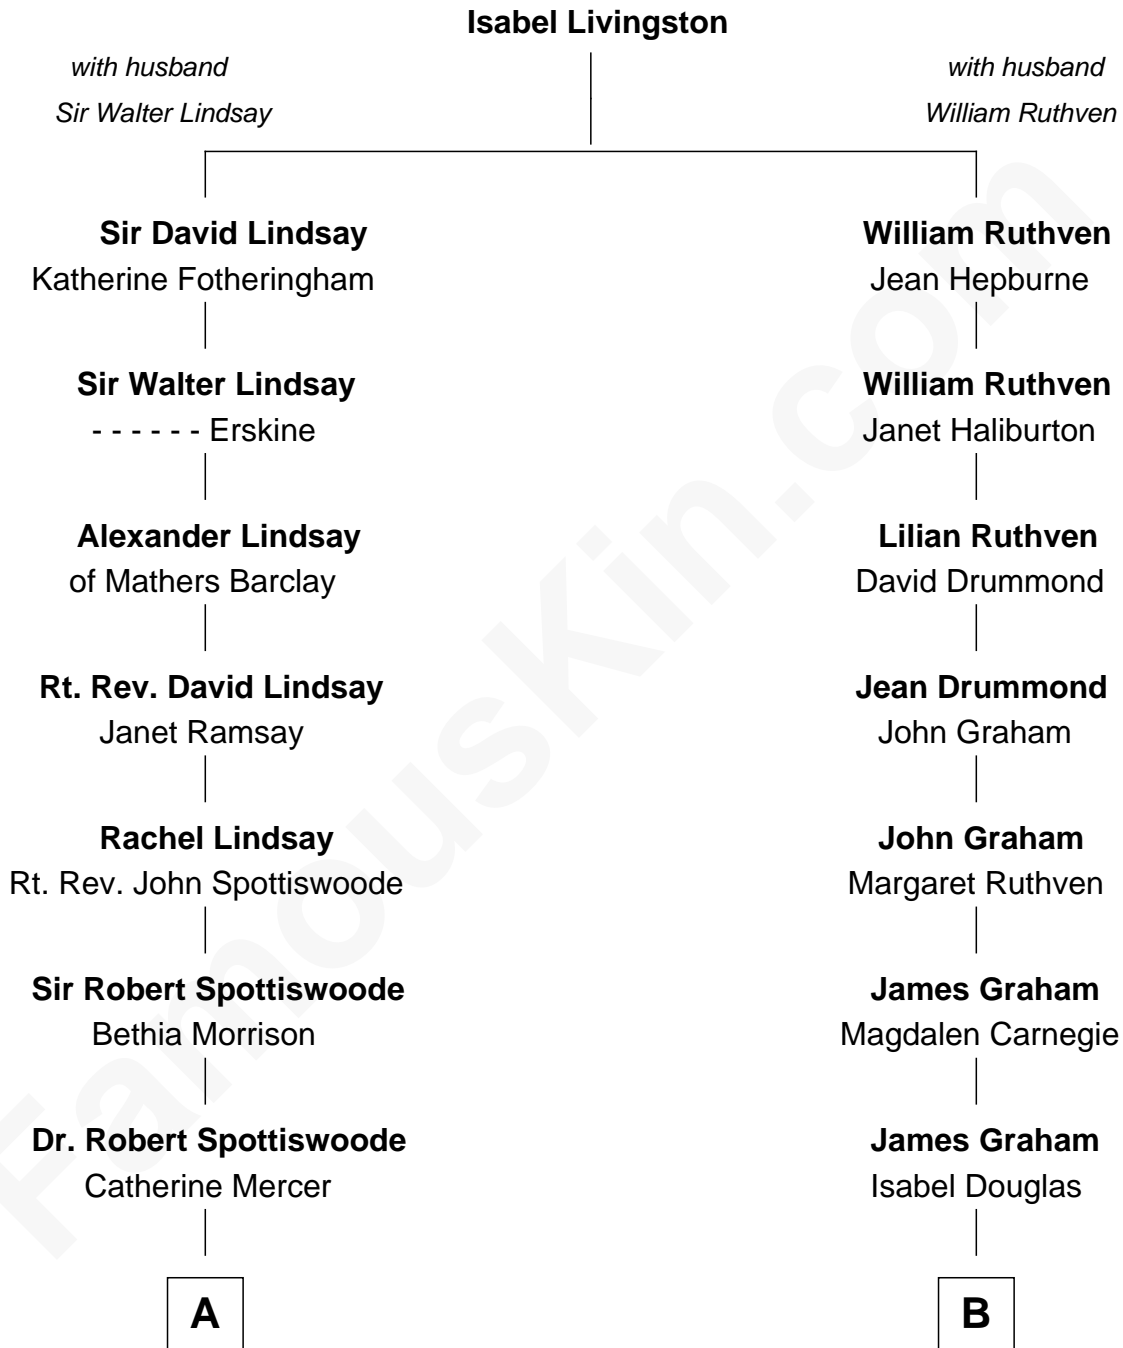

FamousKin.com

Relationship Chart of

Fitzhugh Lee

40th Governor of Virginia

12th cousin 4 times removed of

Howard Dean

79th Governor of Vermont