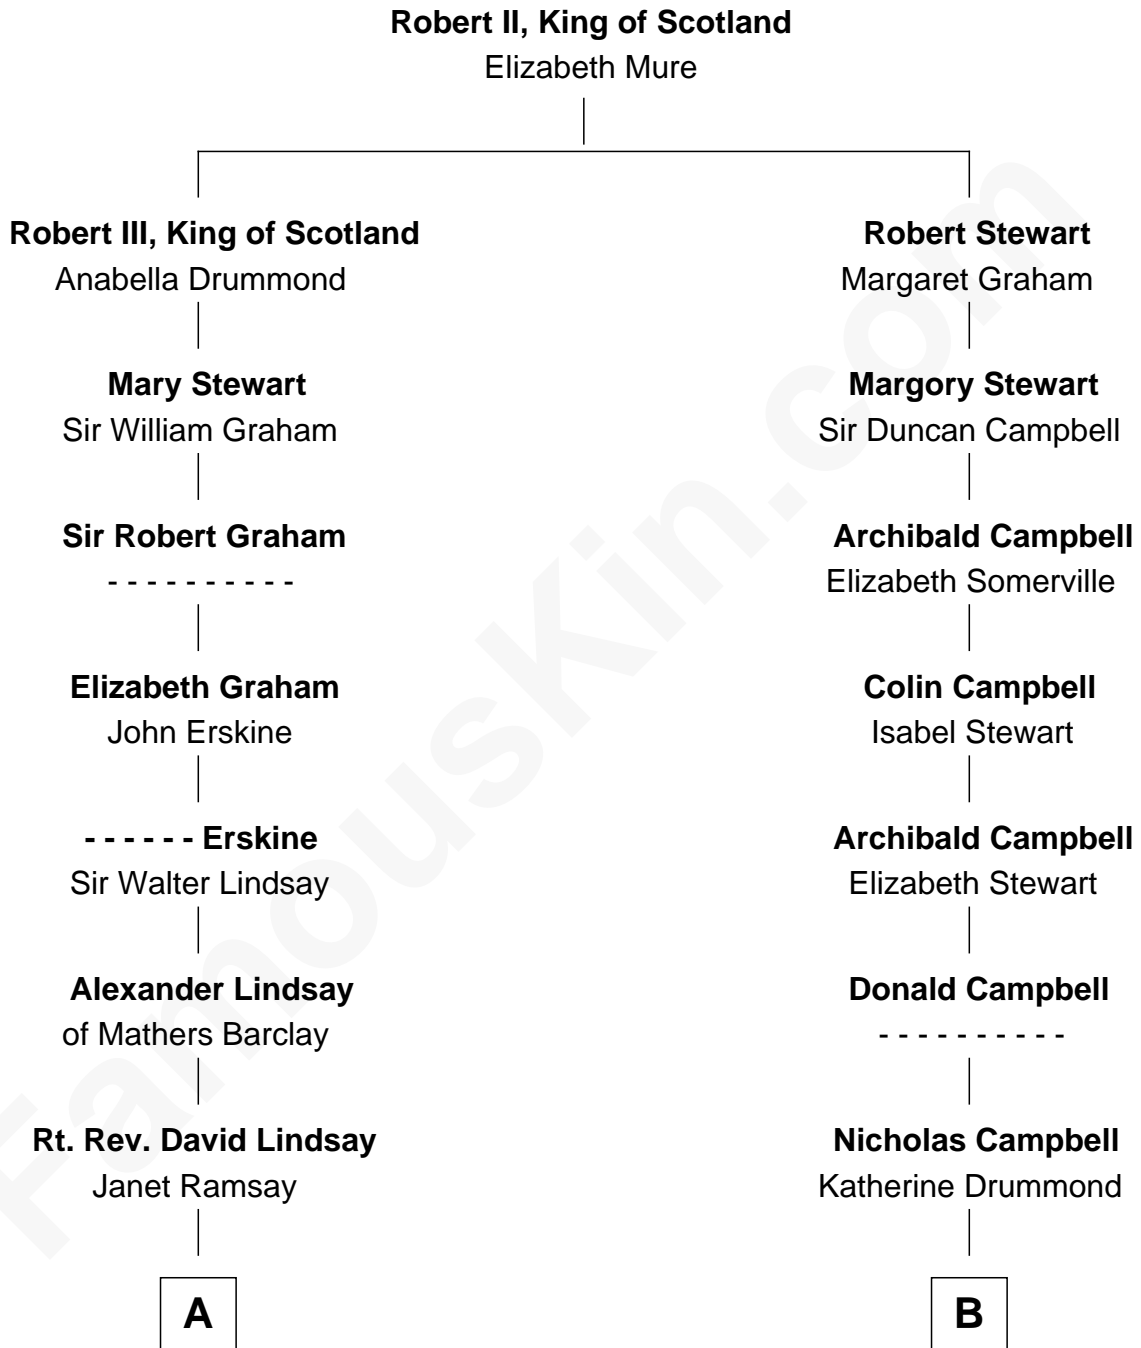

FamousKin.com

Relationship Chart of

Fitzhugh Lee

40th Governor of Virginia

15th cousin 4 times removed of

Joanne Woodward

Movie Actress

C

—
Minnie Waunita Verdery

Wade Woodward

—
Wade Woodward

Elinor Gasque Trimmier

—
Joanne Woodward

Movie Actress

FamousKin.com