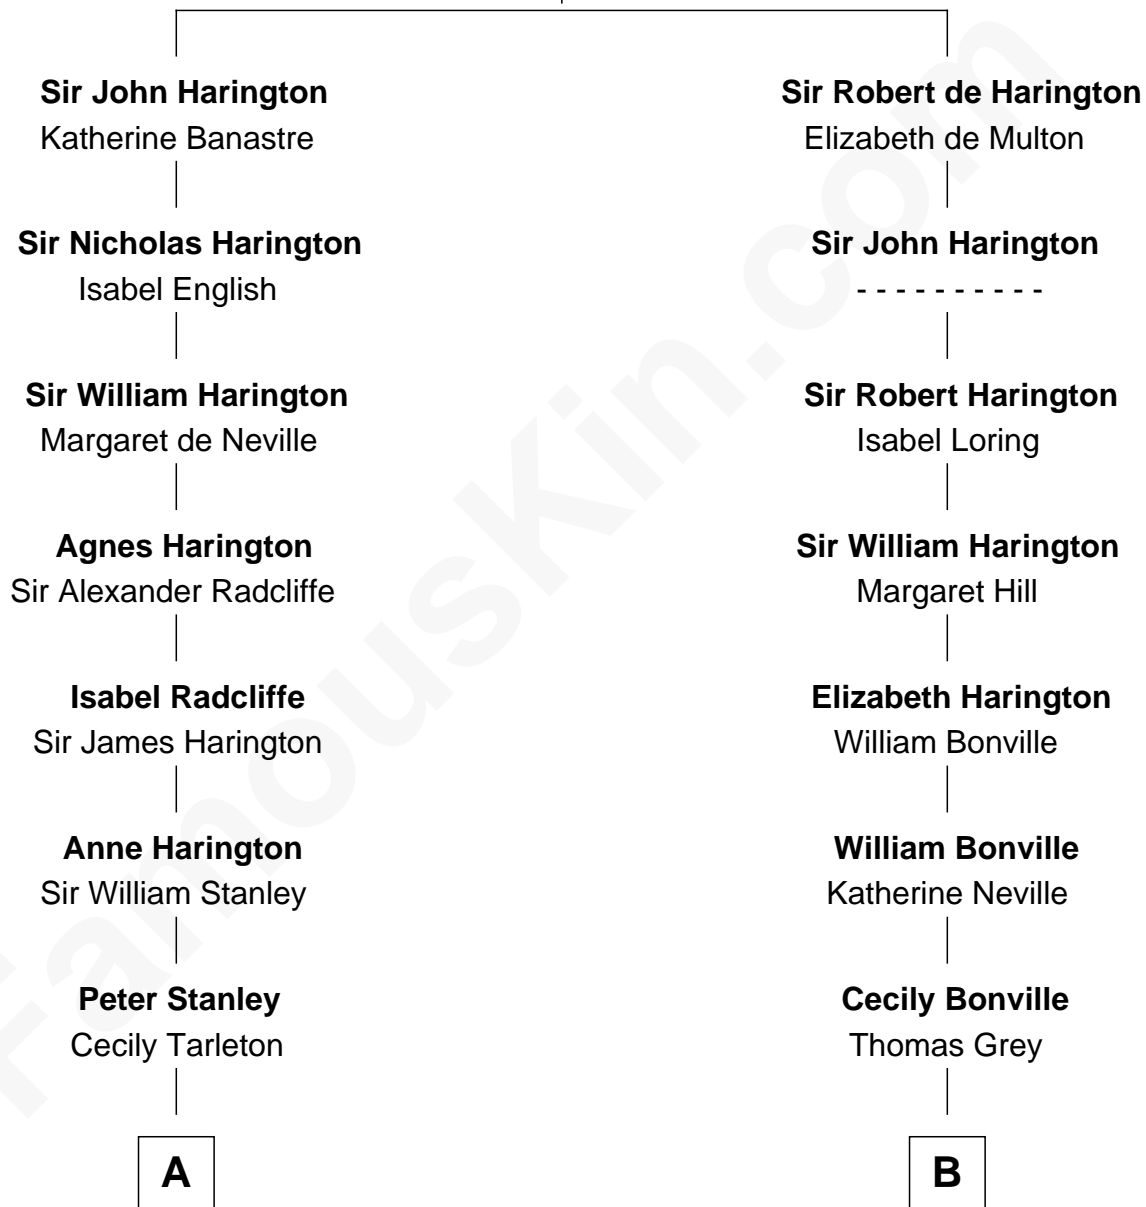

FamousKin.com

Relationship Chart of

Fitzhugh Lee

40th Governor of Virginia

15th cousin 5 times removed of

Humphrey Bogart
Movie Actor

Sir John de Harington

Joan - - - - -

C

Elizabeth Rogers Perkins

Harvey Humphrey

John Perkins Humphrey

Frances Dewey Churchill

Maud Humphrey

Dr. Belmont Deforest Bogart

Humphrey Bogart