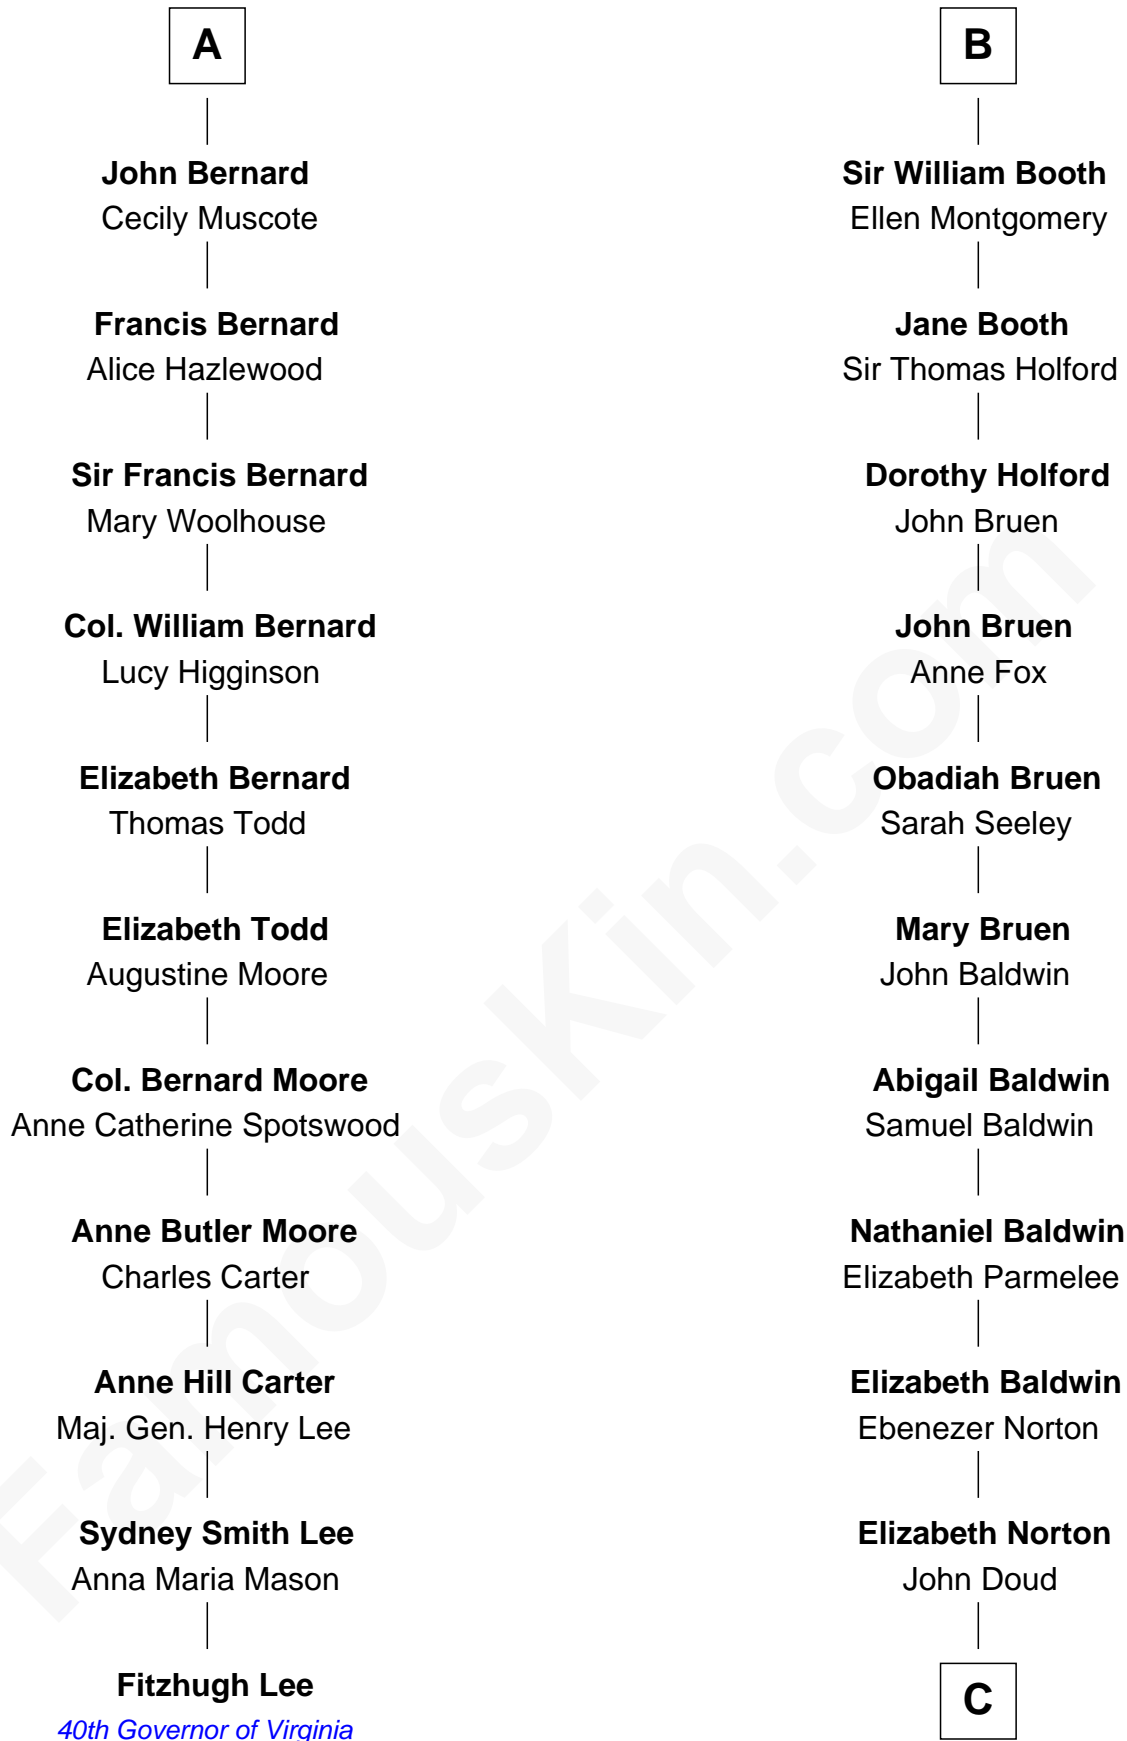

FamousKin.com Relationship Chart of

Fitzhugh Lee

40th Governor of Virginia

17th cousin 4 times removed of

Humphrey Bogart

Movie Actor

Guy de Beauchamp

Alice de Toeni

Sir Geoffrey de Say

Idonea de Say

Sir John de Clinton

Margaret de Clinton

Sir Baldwin de Montfort

Sir William Montfort

Margaret Pecche

Sir Baldwin Montfort

Joan Vernon

Robert Montfort

Mary Stapleton

Katherine Montfort

Sir George Booth

B

C

—
Rachel Doud

Jonathan Humphrey

—
Harvey Humphrey

Elizabeth Rogers Perkins

—
John Perkins Humphrey

Frances Dewey Churchill

—
Maud Humphrey

Dr. Belmont Deforest Bogart

—
Humphrey Bogart