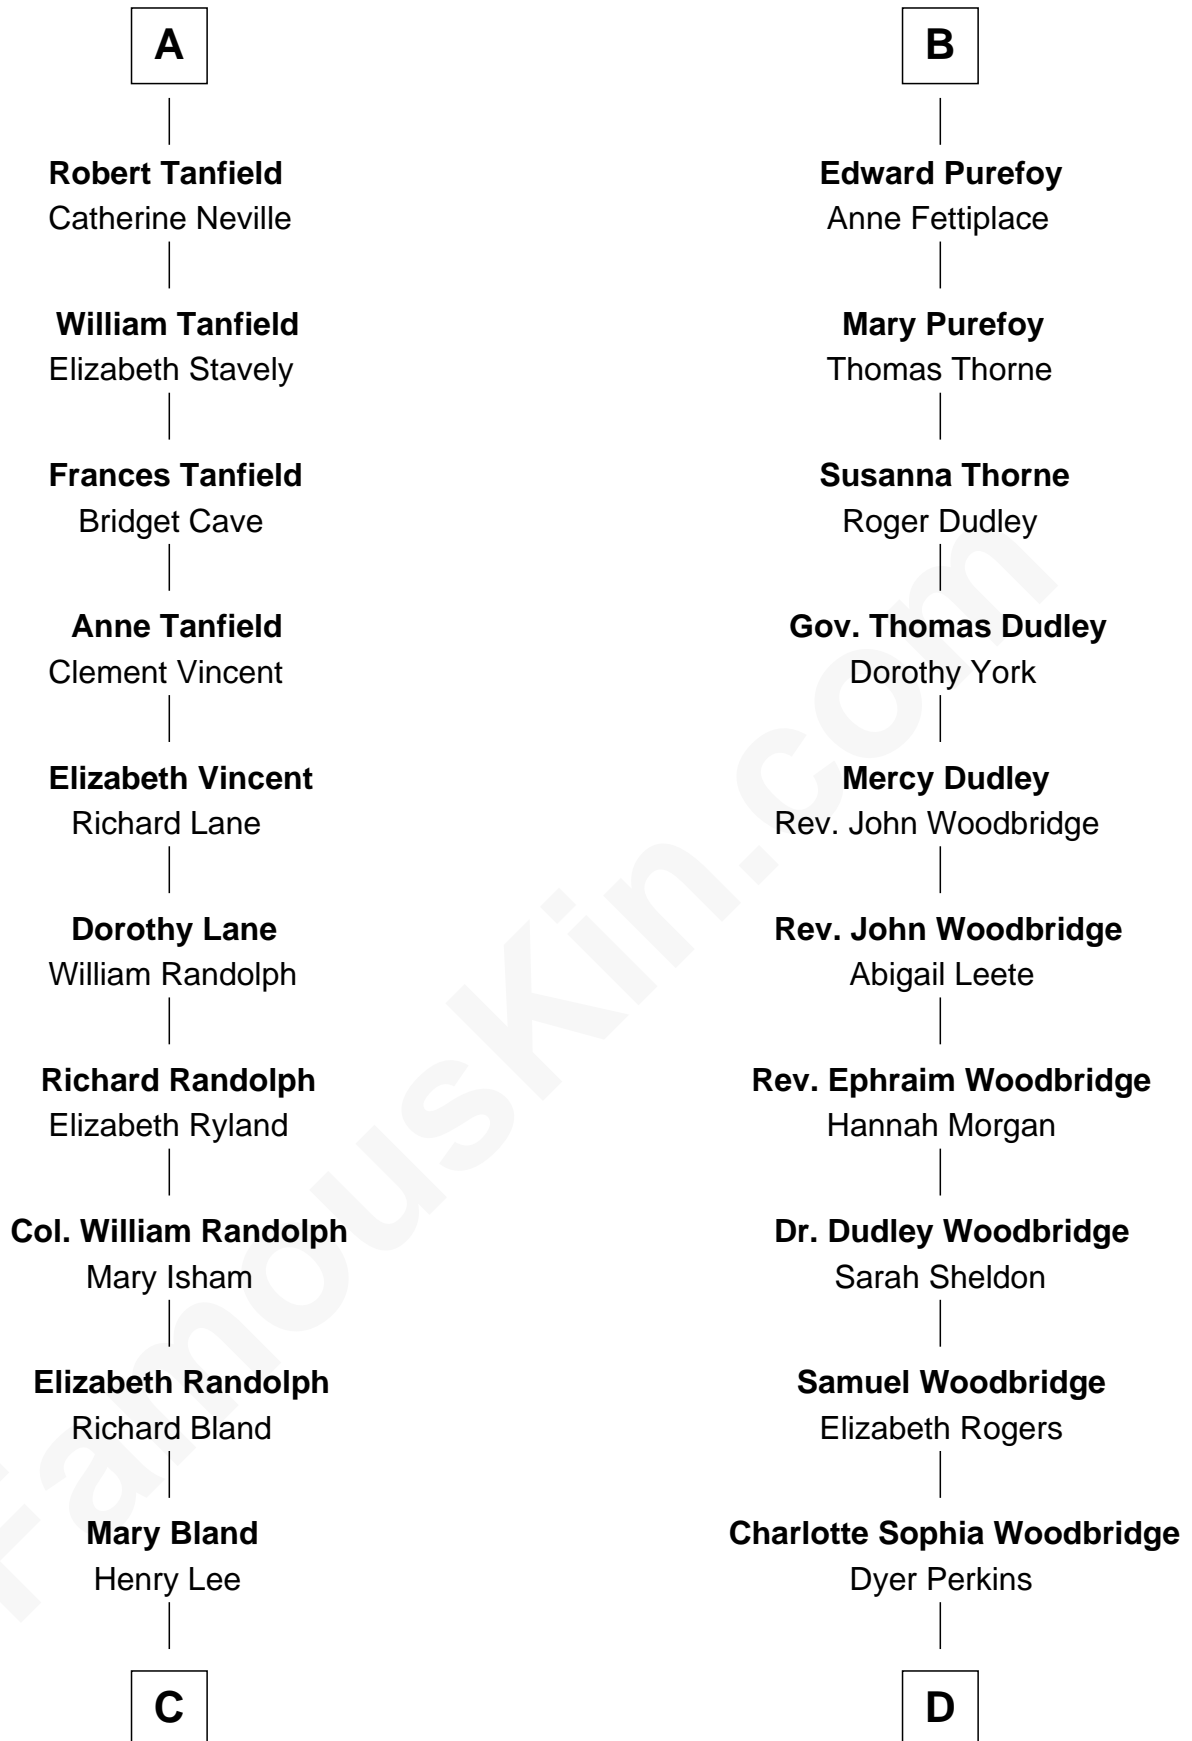

# FamousKin.com Relationship Chart of

**Fitzhugh Lee**

*40th Governor of Virginia*

20th cousin of

**Humphrey Bogart**

*Movie Actor*

**Sir Nicholas Audley**

Joan Martin

**C**

**Col. Henry Lee**

Lucy Grymes

**Maj. Gen. Henry Lee**

Anne Hill Carter

**Sydney Smith Lee**

Anna Maria Mason

**Fitzhugh Lee**