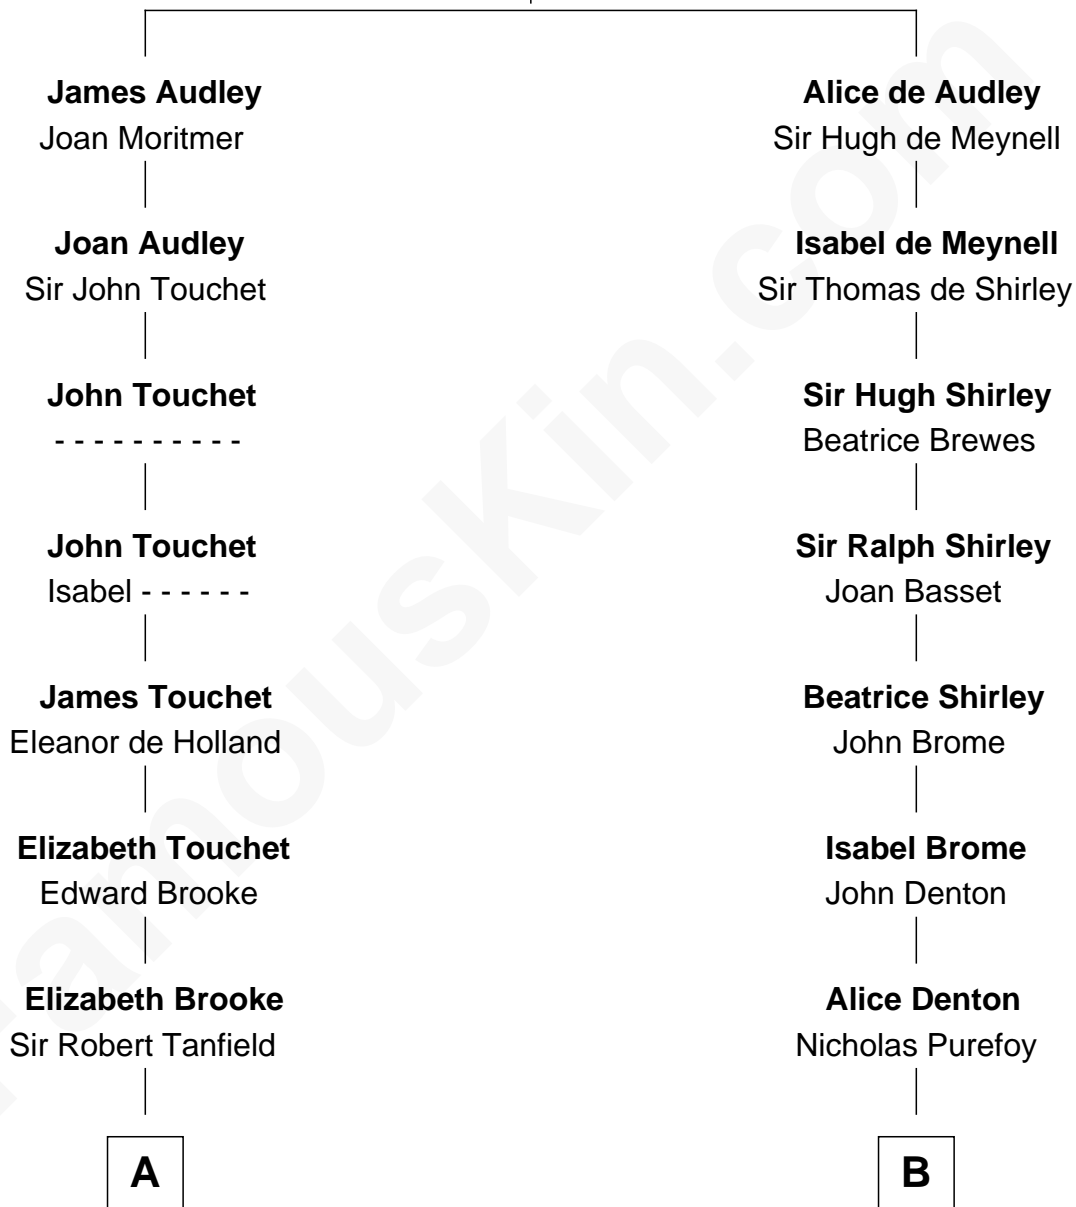

# FamousKin.com Relationship Chart of

**Fitzhugh Lee**

*40th Governor of Virginia*

20th cousin of

**Humphrey Bogart**

*Movie Actor*

**Sir Nicholas Audley**

Joan Martin

**C**

**Col. Henry Lee**

Lucy Grymes

**Maj. Gen. Henry Lee**

Anne Hill Carter

**Sydney Smith Lee**

Anna Maria Mason

**Fitzhugh Lee**

*40th Governor of Virginia*

**D**

**Elizabeth Rogers Perkins**

Harvey Humphrey

**John Perkins Humphrey**

Frances Dewey Churchill

**Maud Humphrey**

Dr. Belmont Deforest Bogart