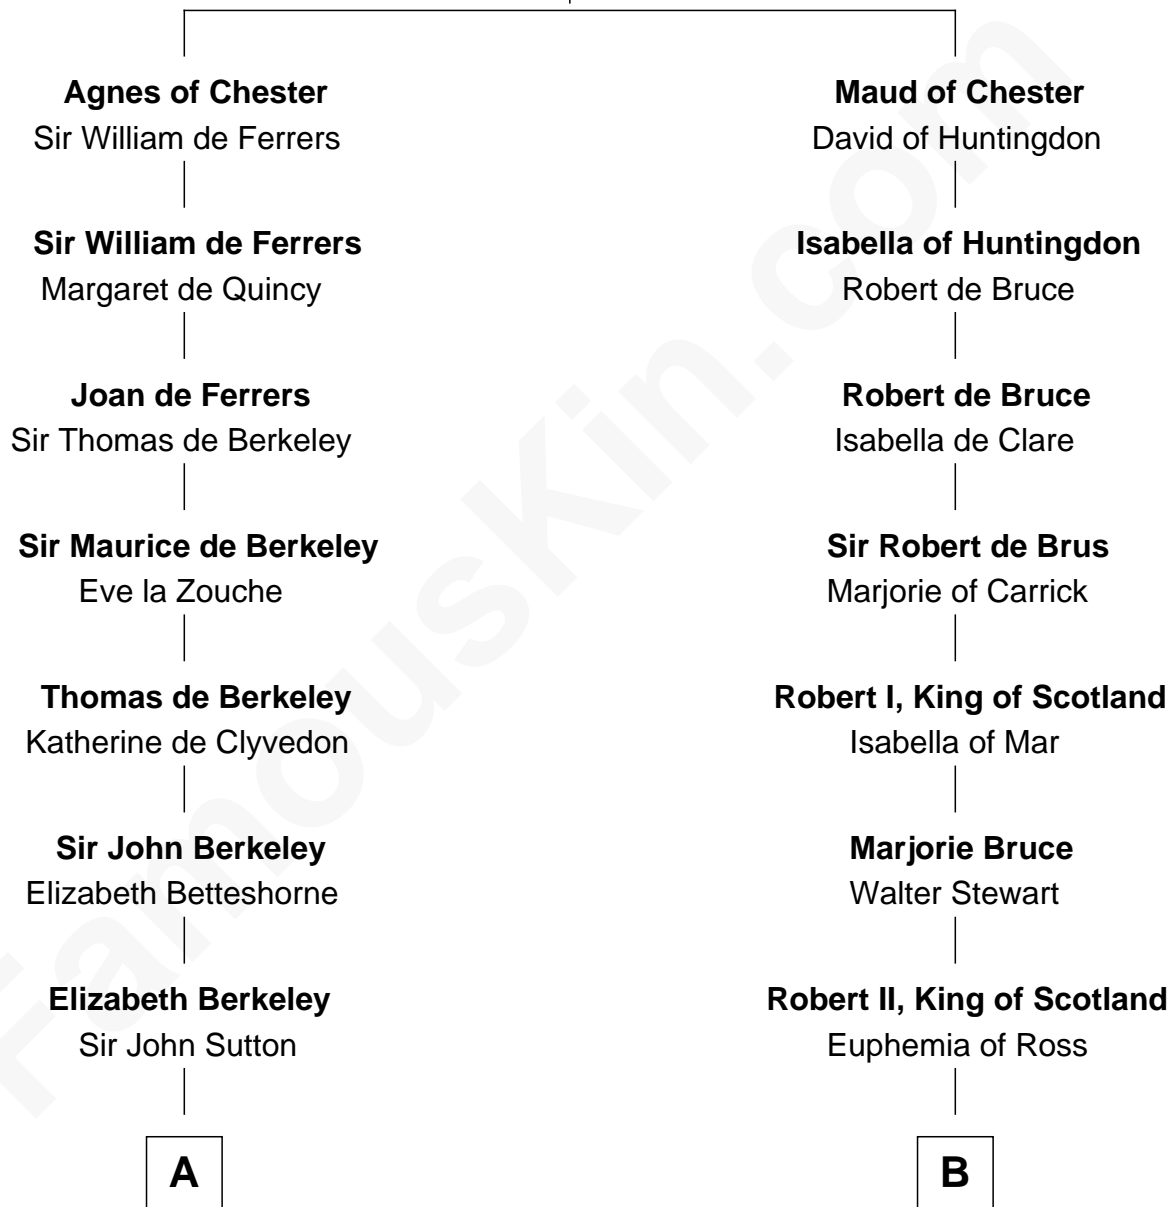

FamousKin.com

Relationship Chart of

Fitzhugh Lee

40th Governor of Virginia

18th cousin 2 times removed of

Patrick Henry

1st and 6th Governor of Virginia

Hugh de Kevelioc
Bertrade de Montfort

C

George Mason

Anne Eilbeck

Gen. John Mason

Anne Maria Murray

Anna Maria Mason

Sydney Smith Lee

Fitzhugh Lee