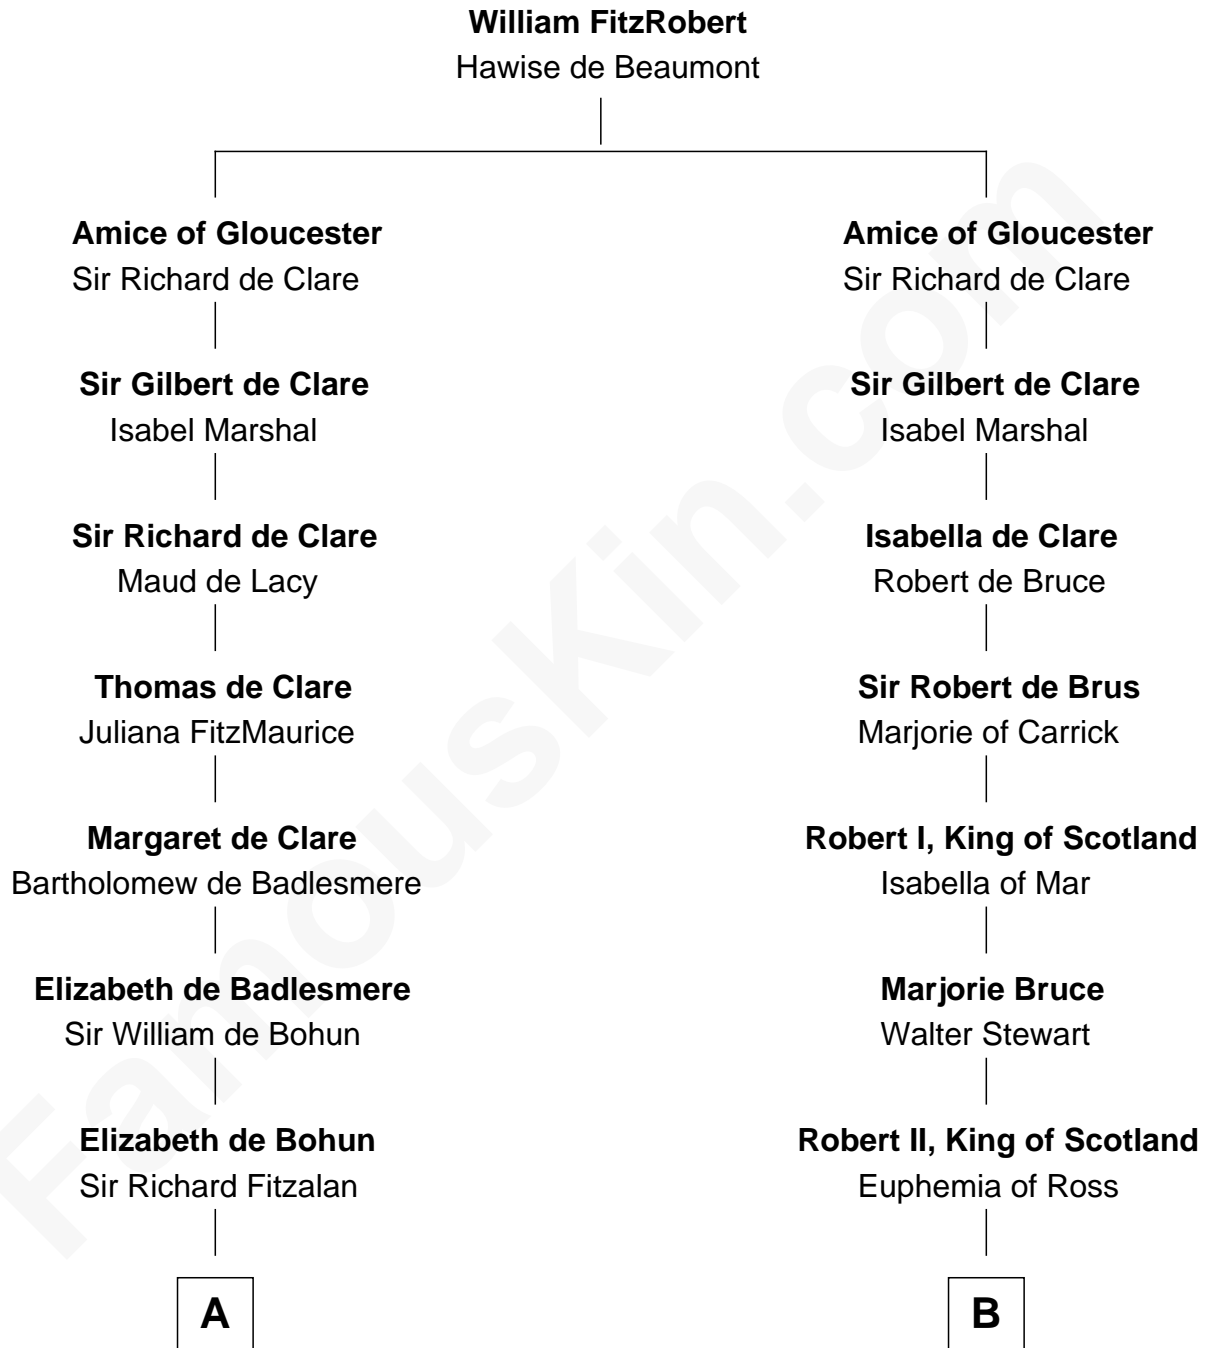

FamousKin.com

Relationship Chart of

Fitzhugh Lee

40th Governor of Virginia

18th cousin 3 times removed of

Patrick Henry

1st and 6th Governor of Virginia

C

Henry Lee
Mary Bland

Col. Henry Lee
Lucy Grymes

Maj. Gen. Henry Lee
Anne Hill Carter

Sydney Smith Lee
Anna Maria Mason

Fitzhugh Lee
40th Governor of Virginia

D

John Henry
Mrs. Sarah Winston Syme

Patrick Henry
1st & 6th Gov. of Virginia