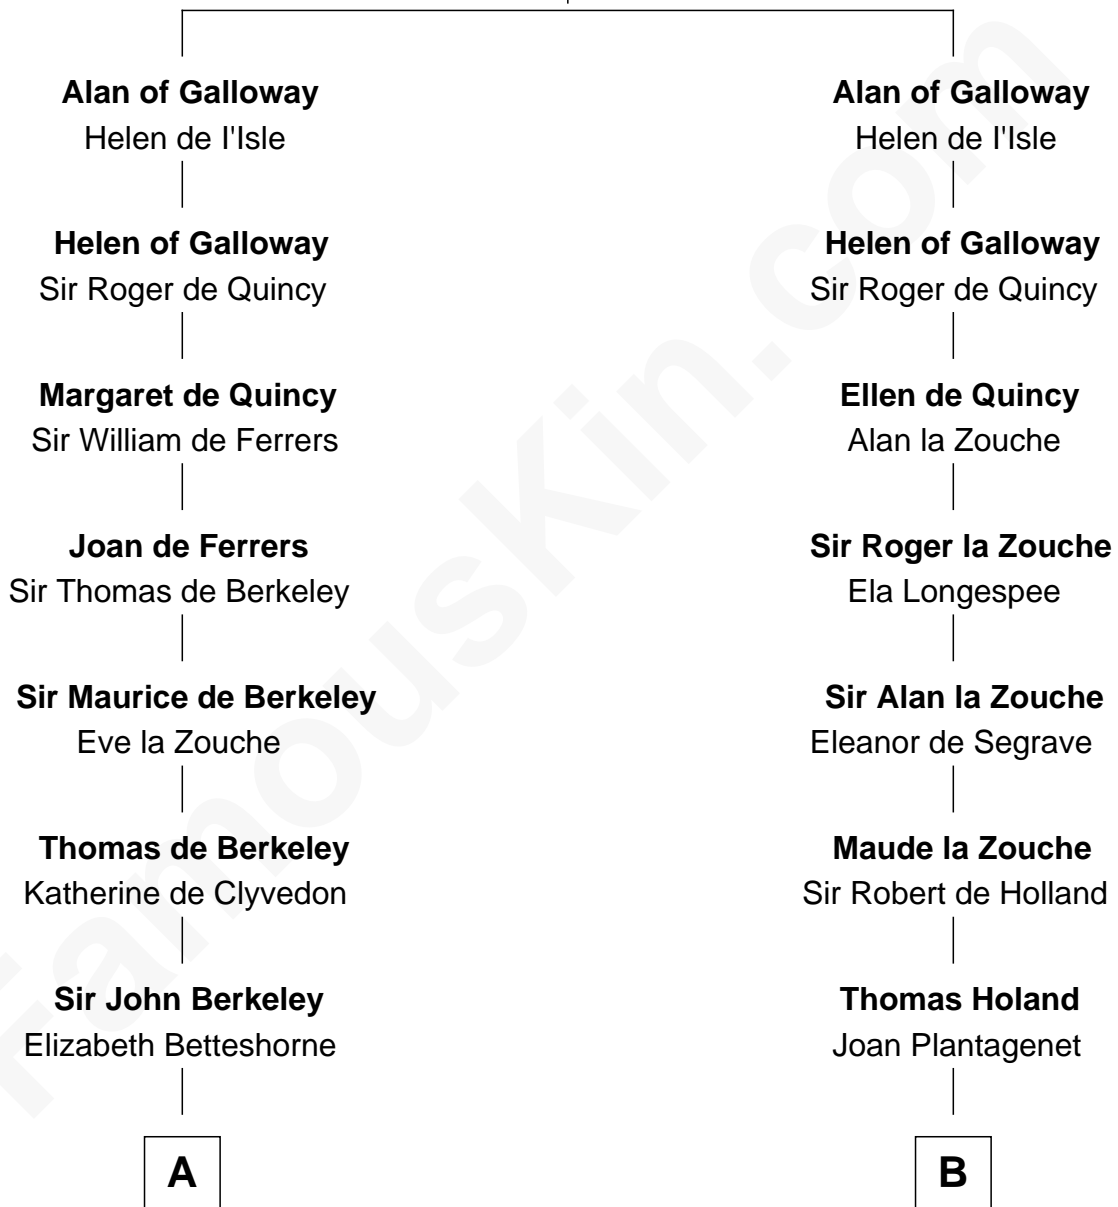

## Relationship Chart of

### Fitzhugh Lee

*40th Governor of Virginia*

18th cousin 3 times removed of

### Patrick Henry

*1st and 6th Governor of Virginia*

**Roland of Galloway**

Helena de Morville

**C**

**Ann Thompson**

George Mason

**George Mason**