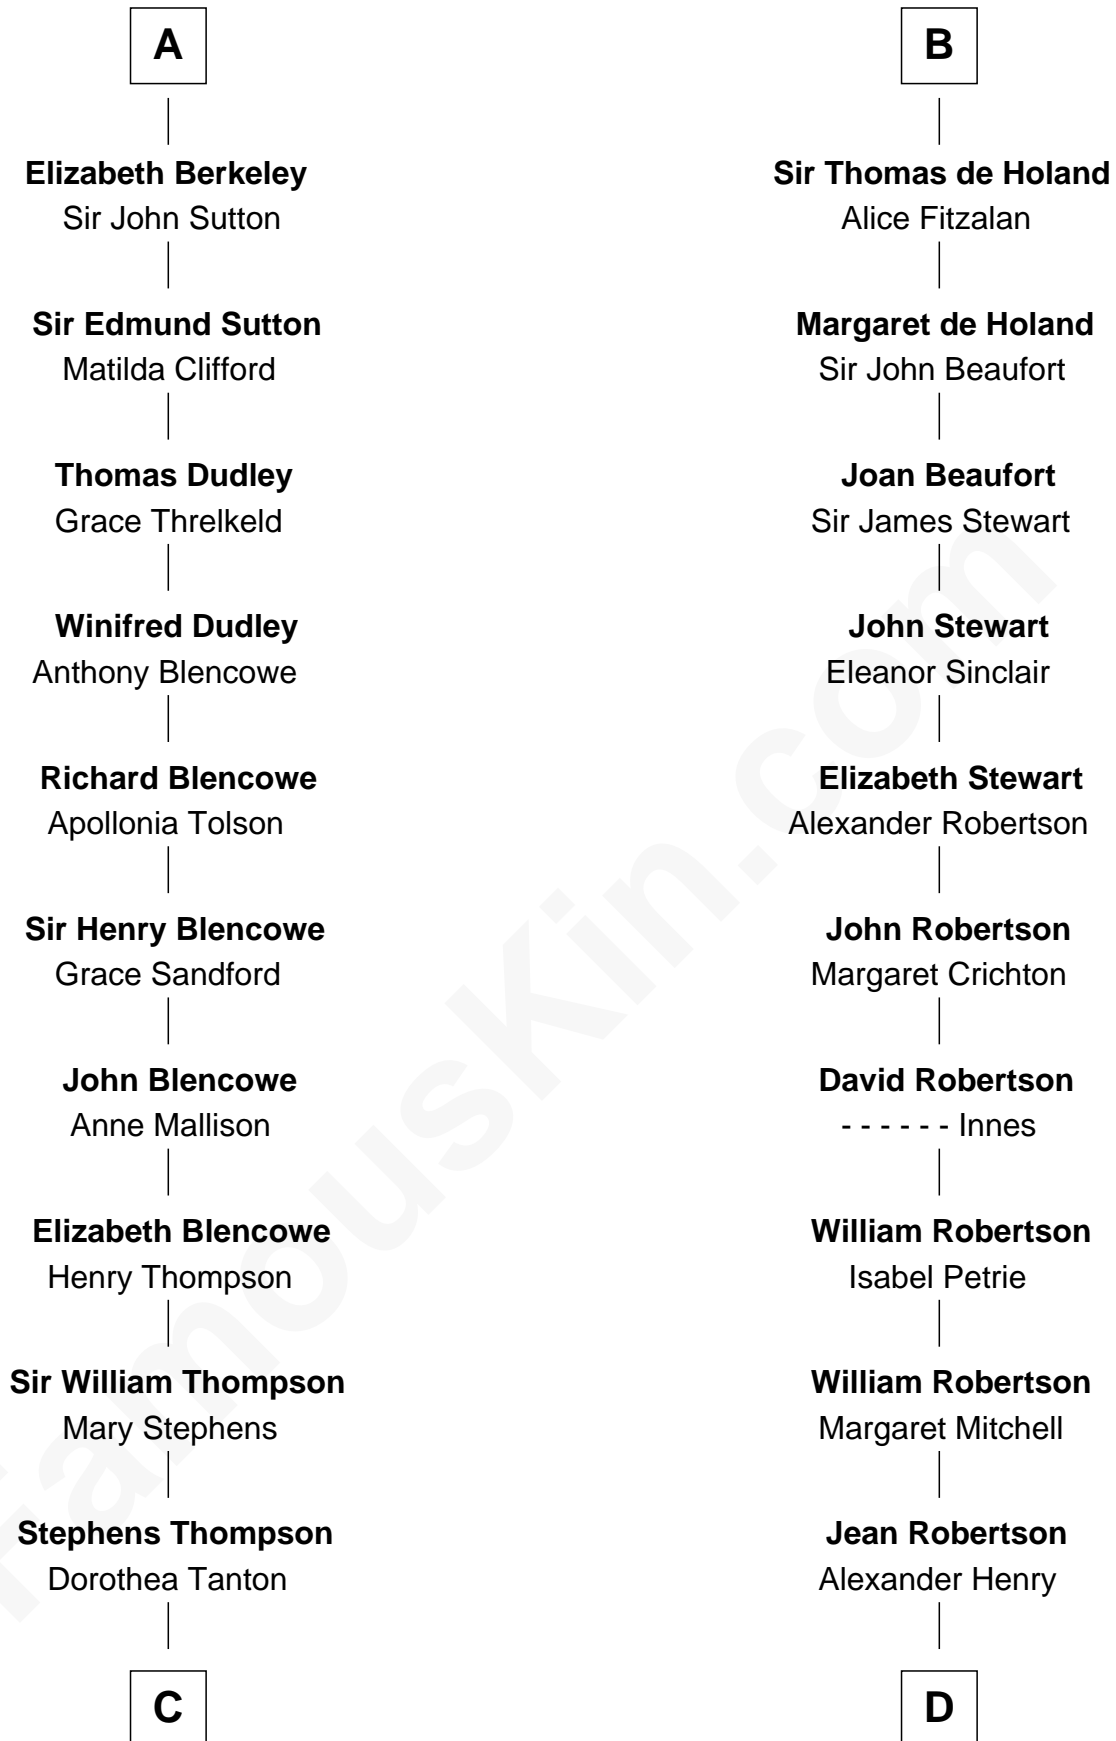

### Fitzhugh Lee

*40th Governor of Virginia*

18th cousin 3 times removed of

### Patrick Henry

*1st and 6th Governor of Virginia*

**Roland of Galloway**

Helena de Morville

**C**

**Ann Thompson**

George Mason

**George Mason**

Anne Eilbeck

**Gen. John Mason**

Anne Maria Murray

**Anna Maria Mason**

Sydney Smith Lee

**Fitzhugh Lee**

*40th Governor of Virginia*

**D**