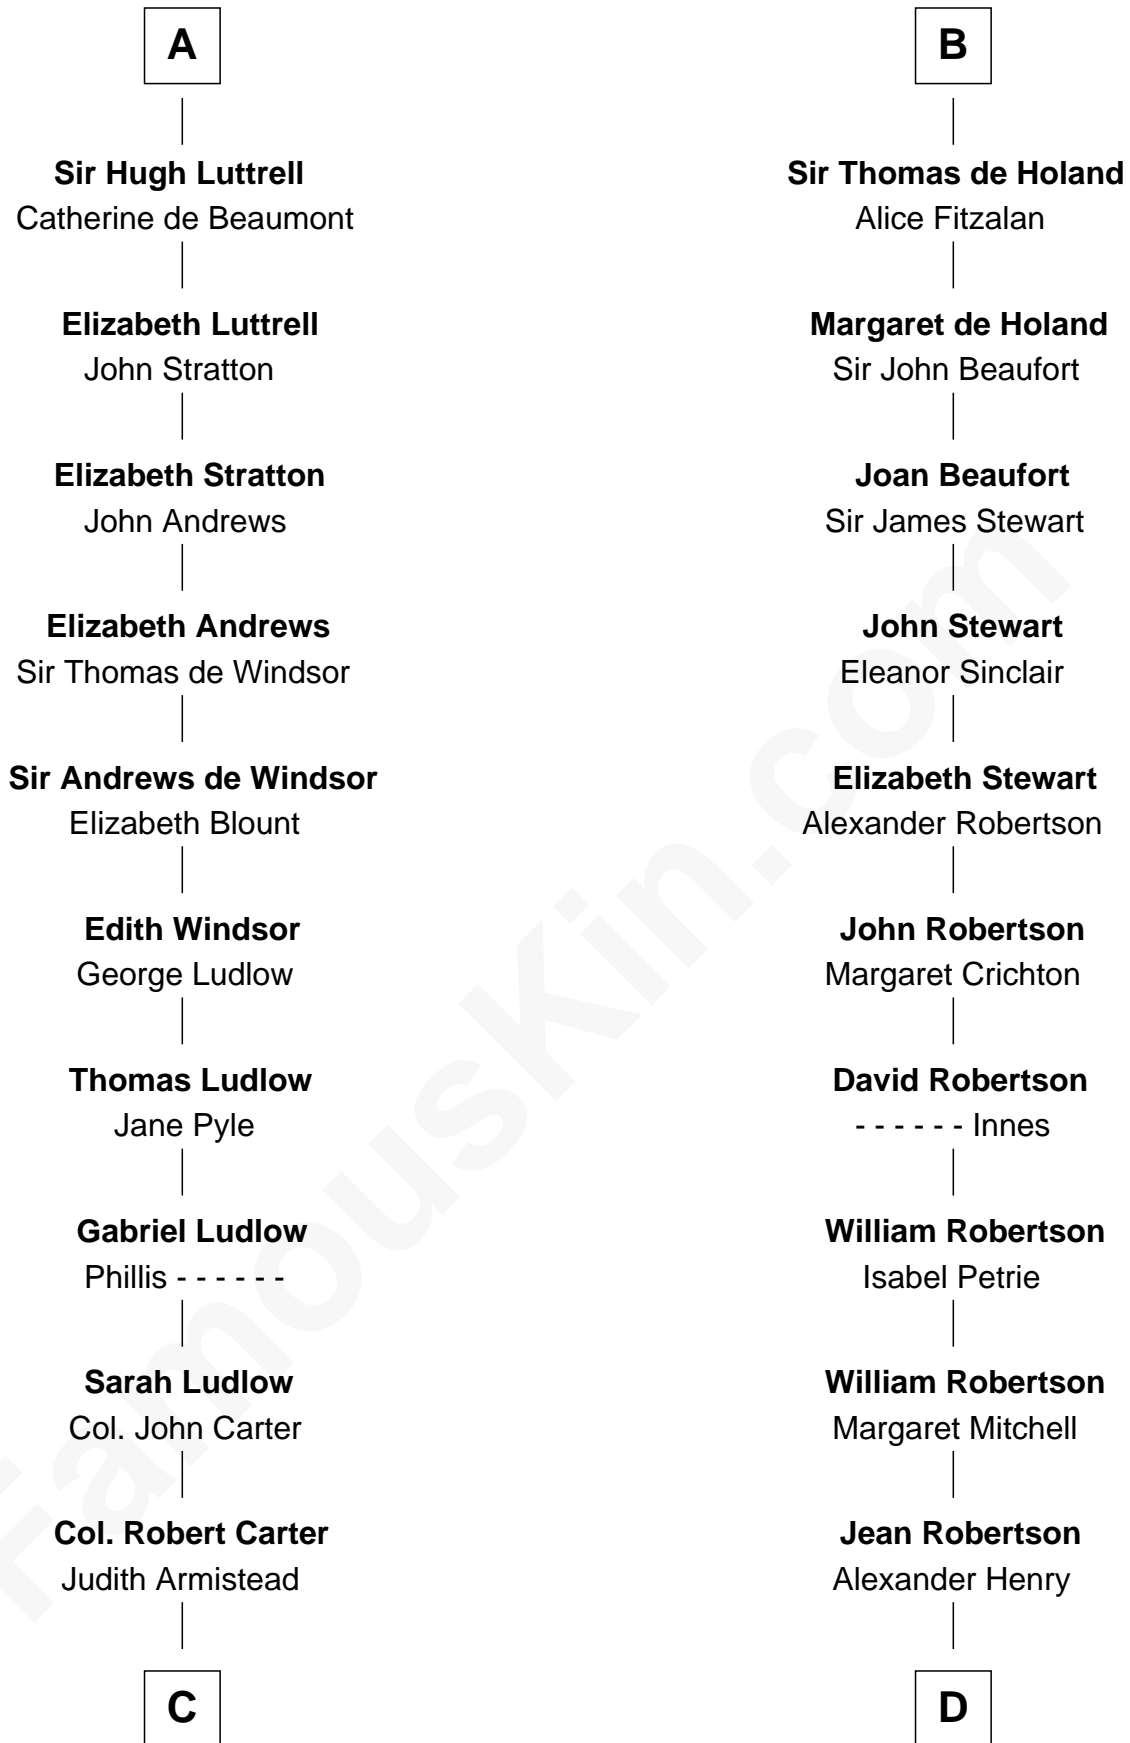

## Relationship Chart of

### Fitzhugh Lee

40th Governor of Virginia

18th cousin 3 times removed of

### Patrick Henry

1st and 6th Governor of Virginia

**C**

**John Carter**  
Elizabeth Hill

**Charles Carter**  
Anne Butler Moore

**Anne Hill Carter**  
Maj. Gen. Henry Lee

**Sydney Smith Lee**  
Anna Maria Mason