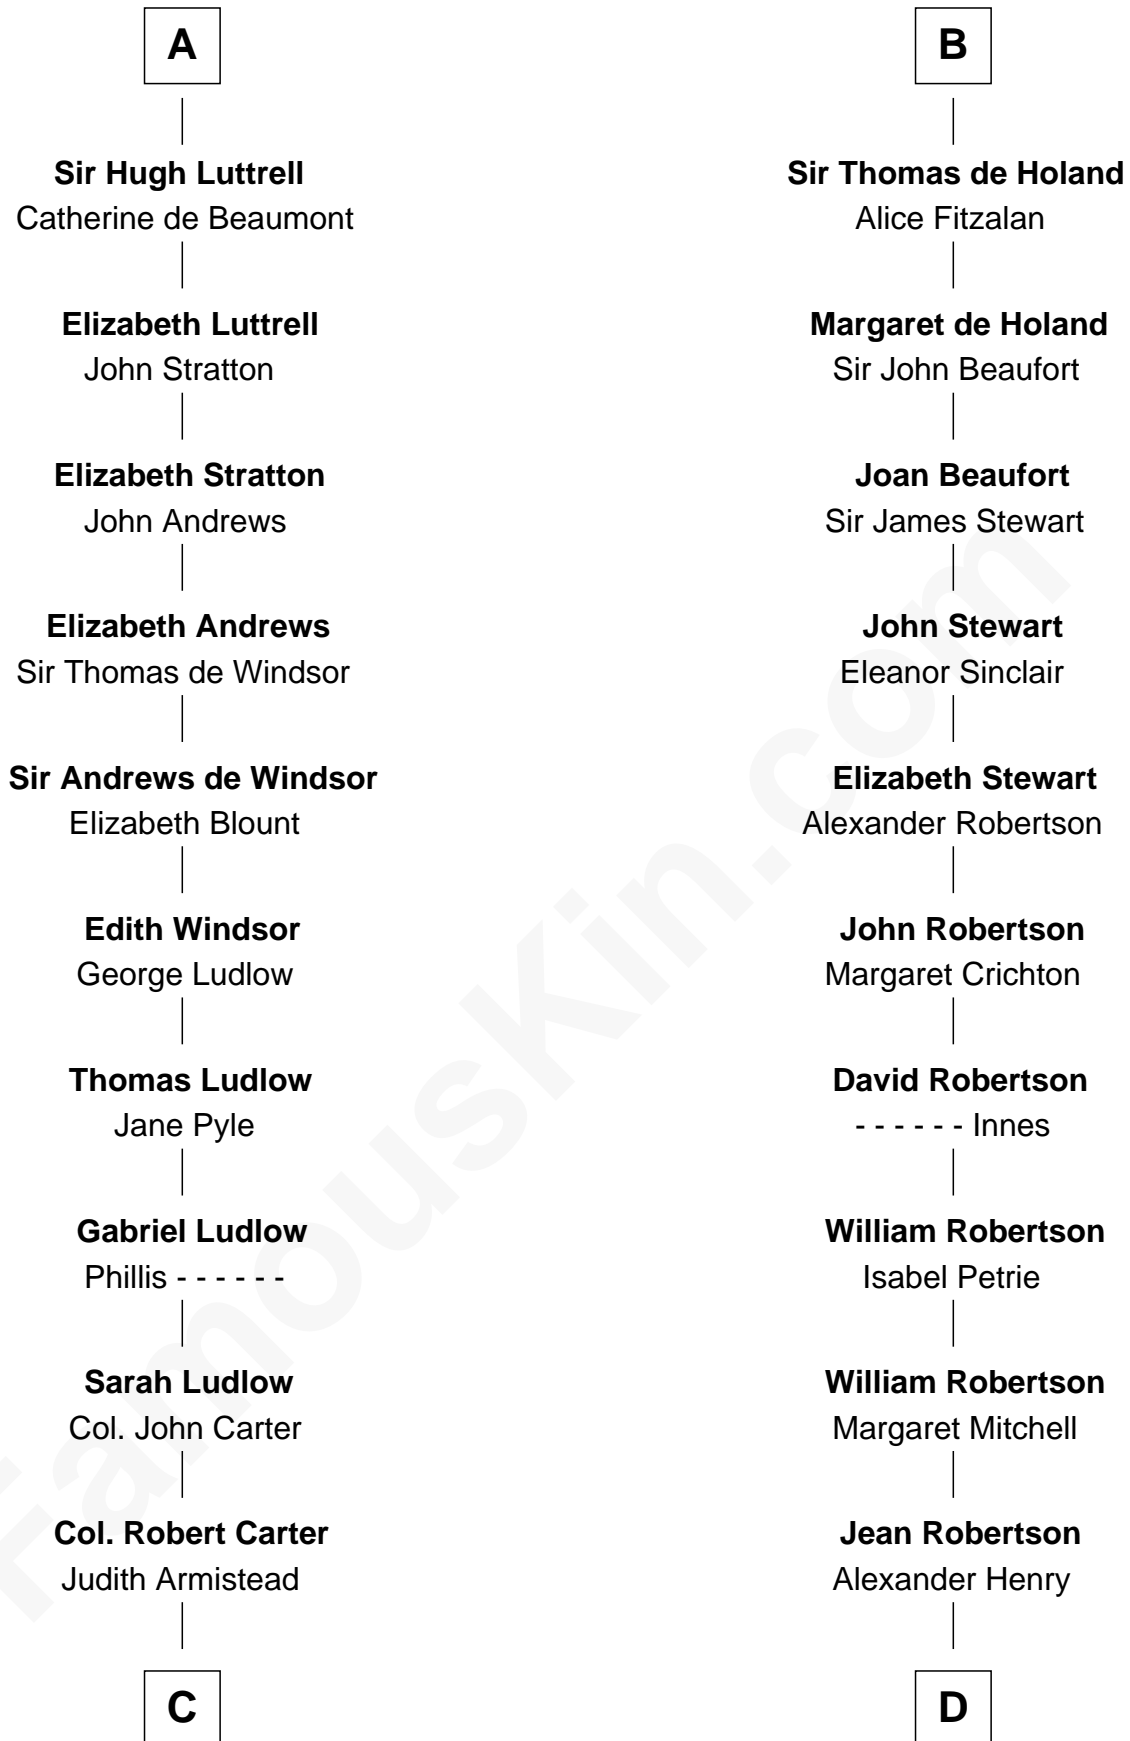

FamousKin.com

Relationship Chart of

Fitzhugh Lee

40th Governor of Virginia

18th cousin 3 times removed of

Patrick Henry

1st and 6th Governor of Virginia

Robert de Quincy
Orabel FitzNess

Sir Saher IV de Quincy
Margaret de Beaumont

Hawise de Quincy
Hugh de Vere

Isabel de Vere
Sir John de Courtenay

Sir Hugh de Courtenay
Eleanor le Despencer

Sir Hugh de Courtenay
Agnes de St. John

Sir Hugh de Courtnay
Margaret de Bohun

Elizabeth de Courtnay
Sir Andrew Luttrell

A

Sir Saher IV de Quincy
Margaret de Beaumont

Sir Roger de Quincy
Helen of Galloway

Ellen de Quincy
Alan la Zouche

Sir Roger la Zouche
Ela Longespee

Sir Alan la Zouche
Eleanor de Segrave

Maude la Zouche
Sir Robert de Holland

Thomas Holand
Joan Plantagenet

B

C

John Carter
Elizabeth Hill

Charles Carter
Anne Butler Moore

Anne Hill Carter
Maj. Gen. Henry Lee

Sydney Smith Lee
Anna Maria Mason