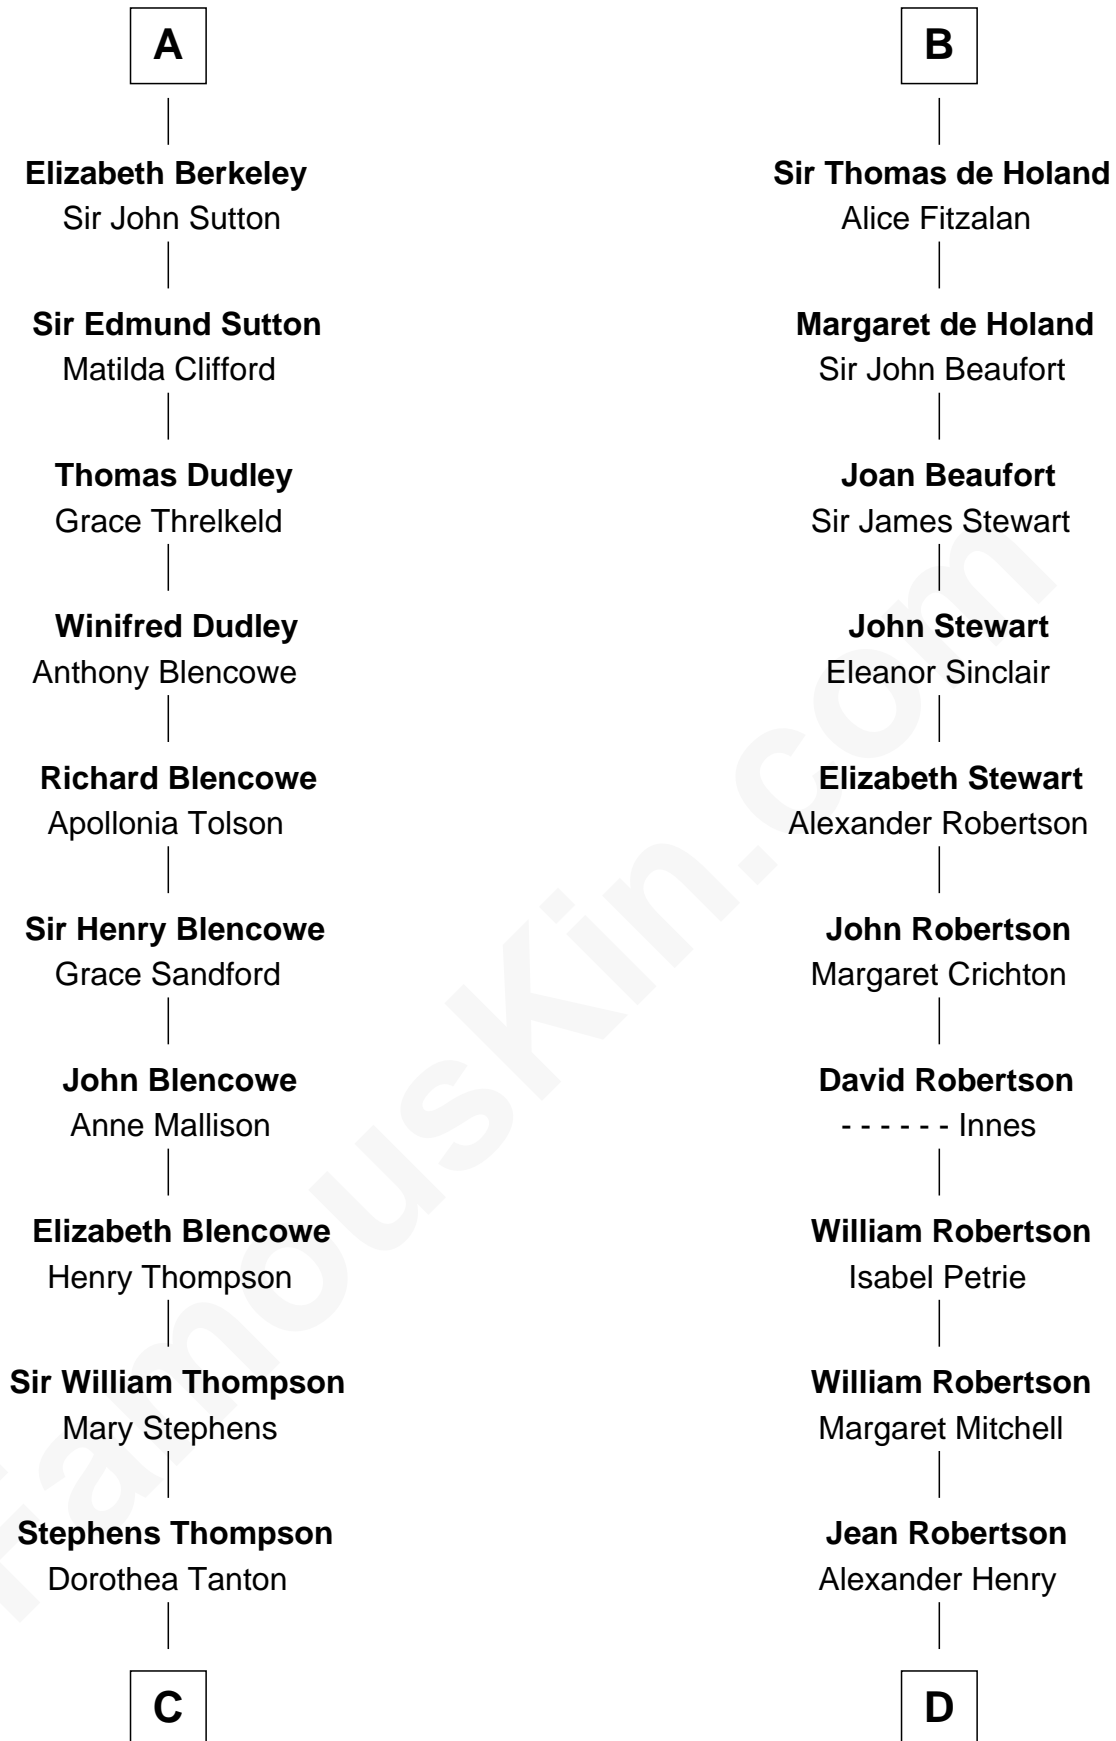

FamousKin.com

Relationship Chart of

Fitzhugh Lee

40th Governor of Virginia

18th cousin 3 times removed of

Patrick Henry

1st and 6th Governor of Virginia

Reginald de l'Isle

Fonia of Moray

C

Ann Thompson

George Mason

George Mason

Anne Eilbeck

Gen. John Mason

Anne Maria Murray

Anna Maria Mason

Sydney Smith Lee

Fitzhugh Lee

40th Governor of Virginia

D

John Henry

Mrs. Sarah Winston Syme

Patrick Henry