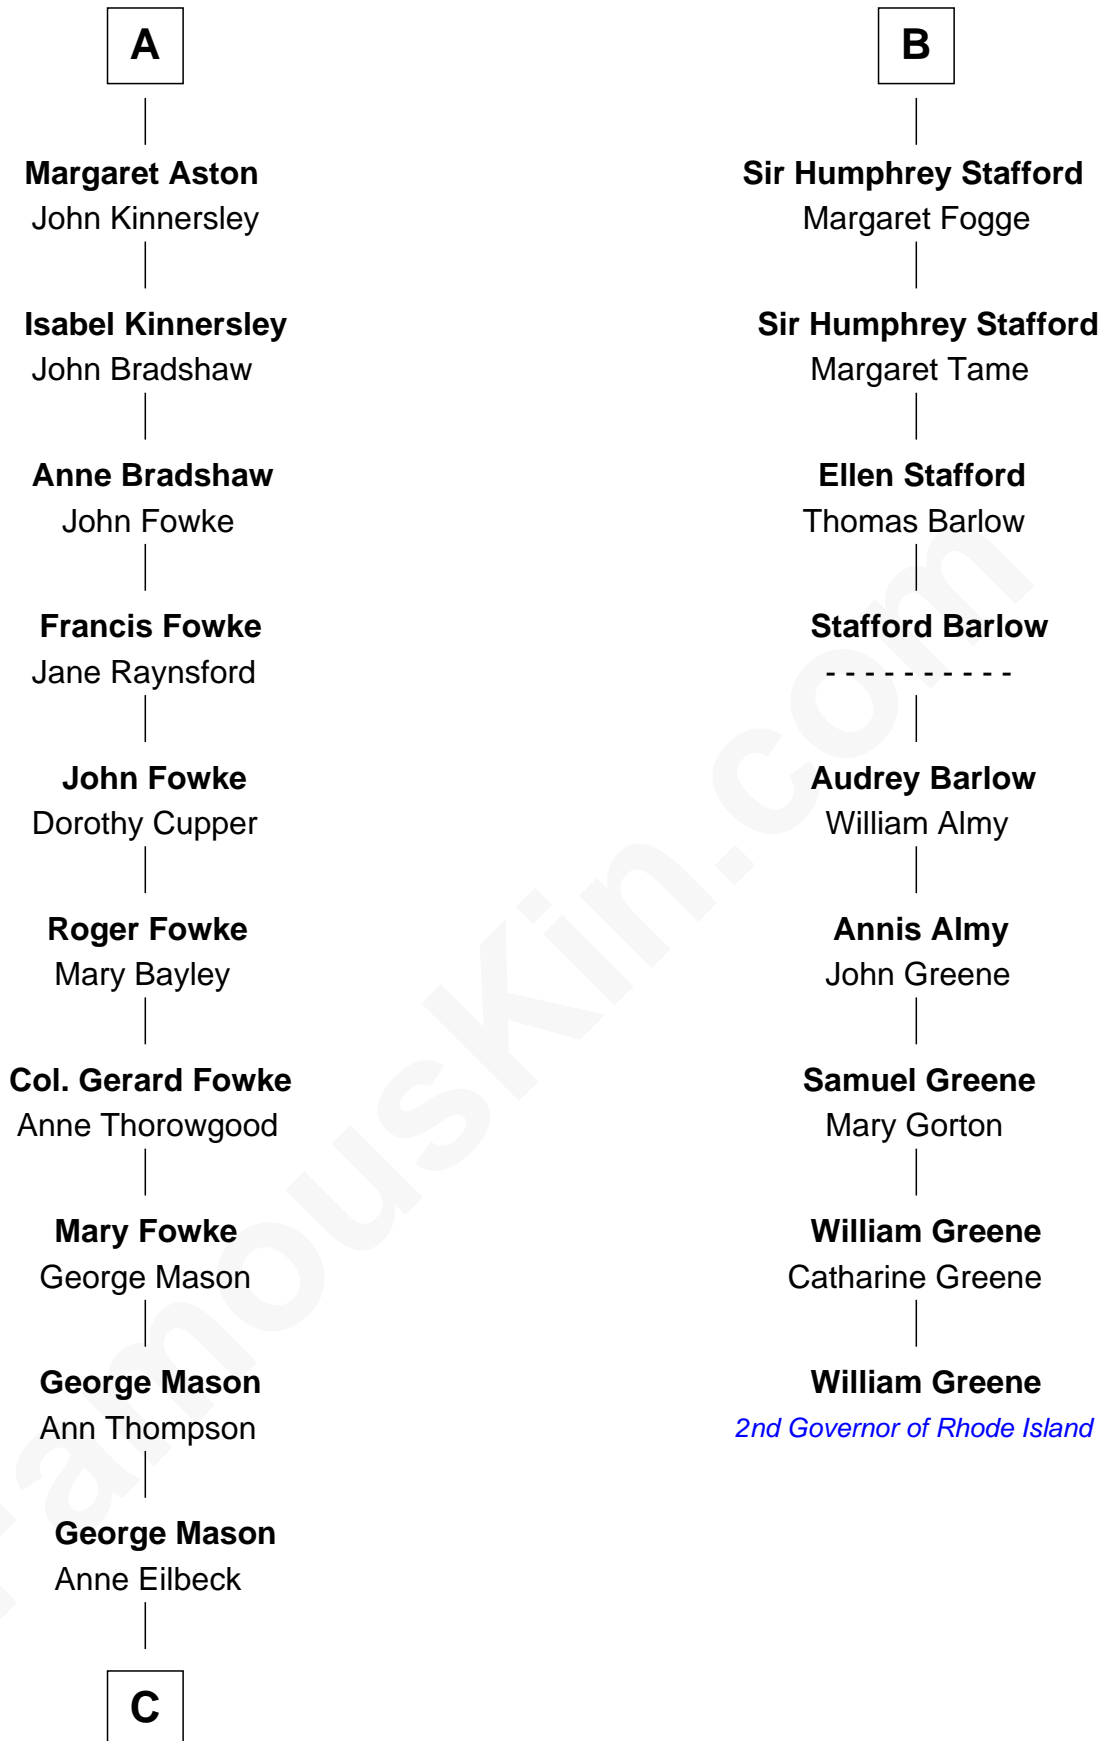

FamousKin.com

Relationship Chart of

Fitzhugh Lee

40th Governor of Virginia

15th cousin 4 times removed of

William Greene

2nd Governor of Rhode Island

C

—
Gen. John Mason
Anne Maria Murray

—
Anna Maria Mason
Sydney Smith Lee

—
Fitzhugh Lee
40th Governor of Virginia

FamousKin.com