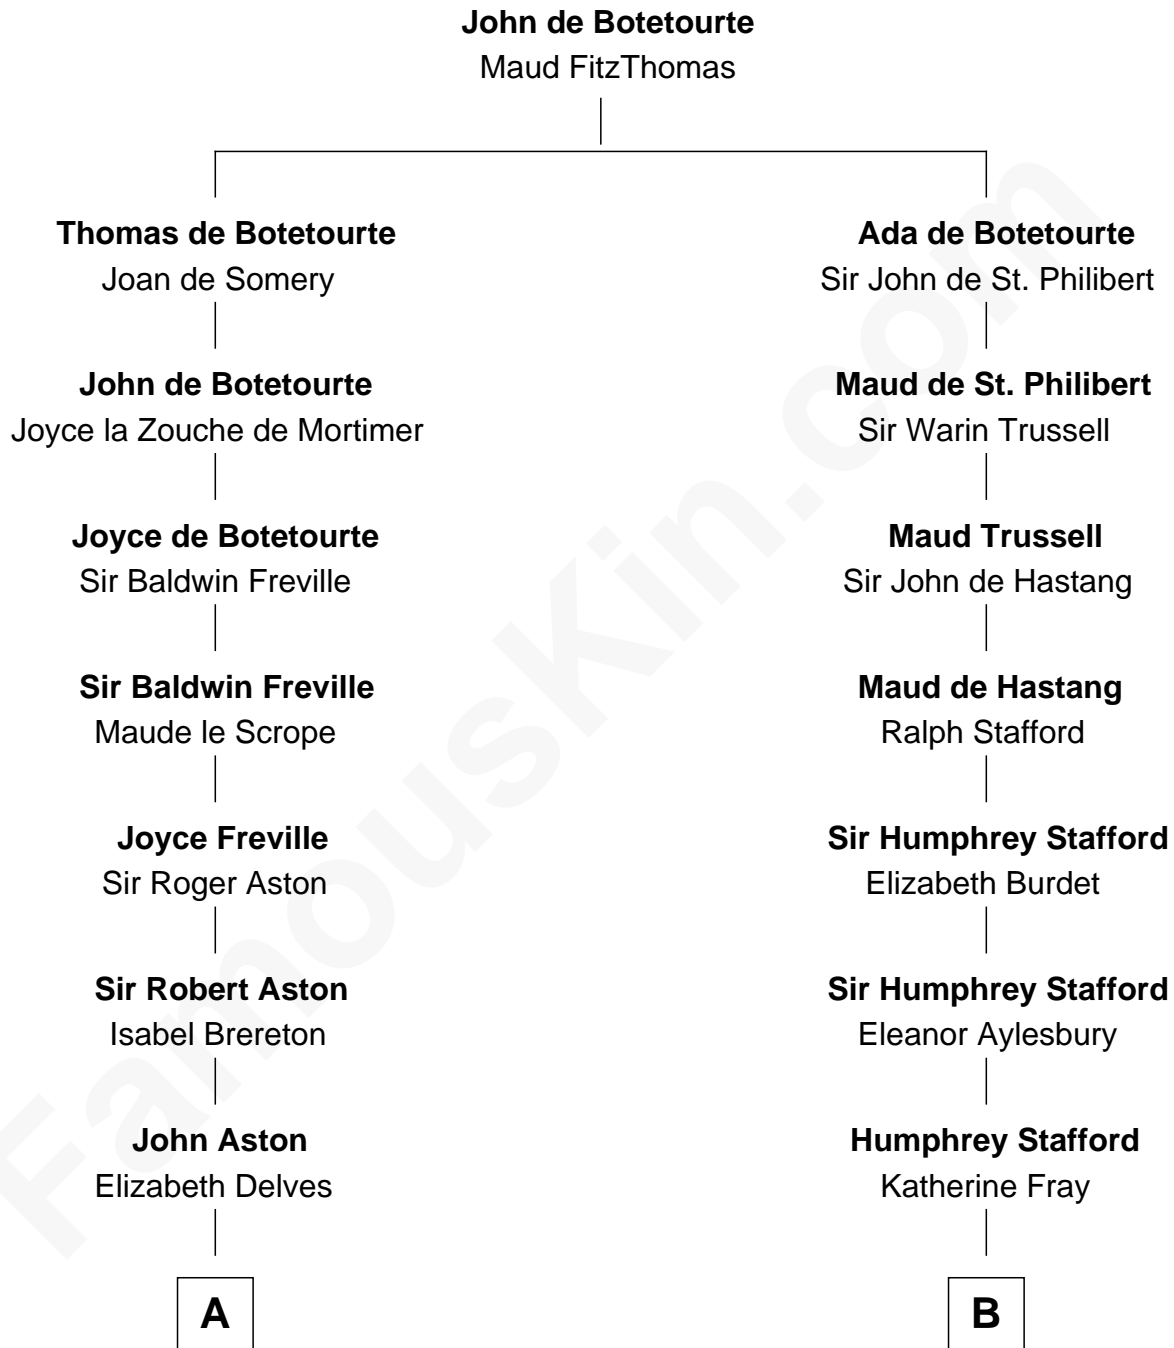

FamousKin.com

Relationship Chart of

Fitzhugh Lee

40th Governor of Virginia

15th cousin 4 times removed of

William Greene

2nd Governor of Rhode Island

C

—
Gen. John Mason
Anne Maria Murray

—
Anna Maria Mason
Sydney Smith Lee

—
Fitzhugh Lee
40th Governor of Virginia

FamousKin.com