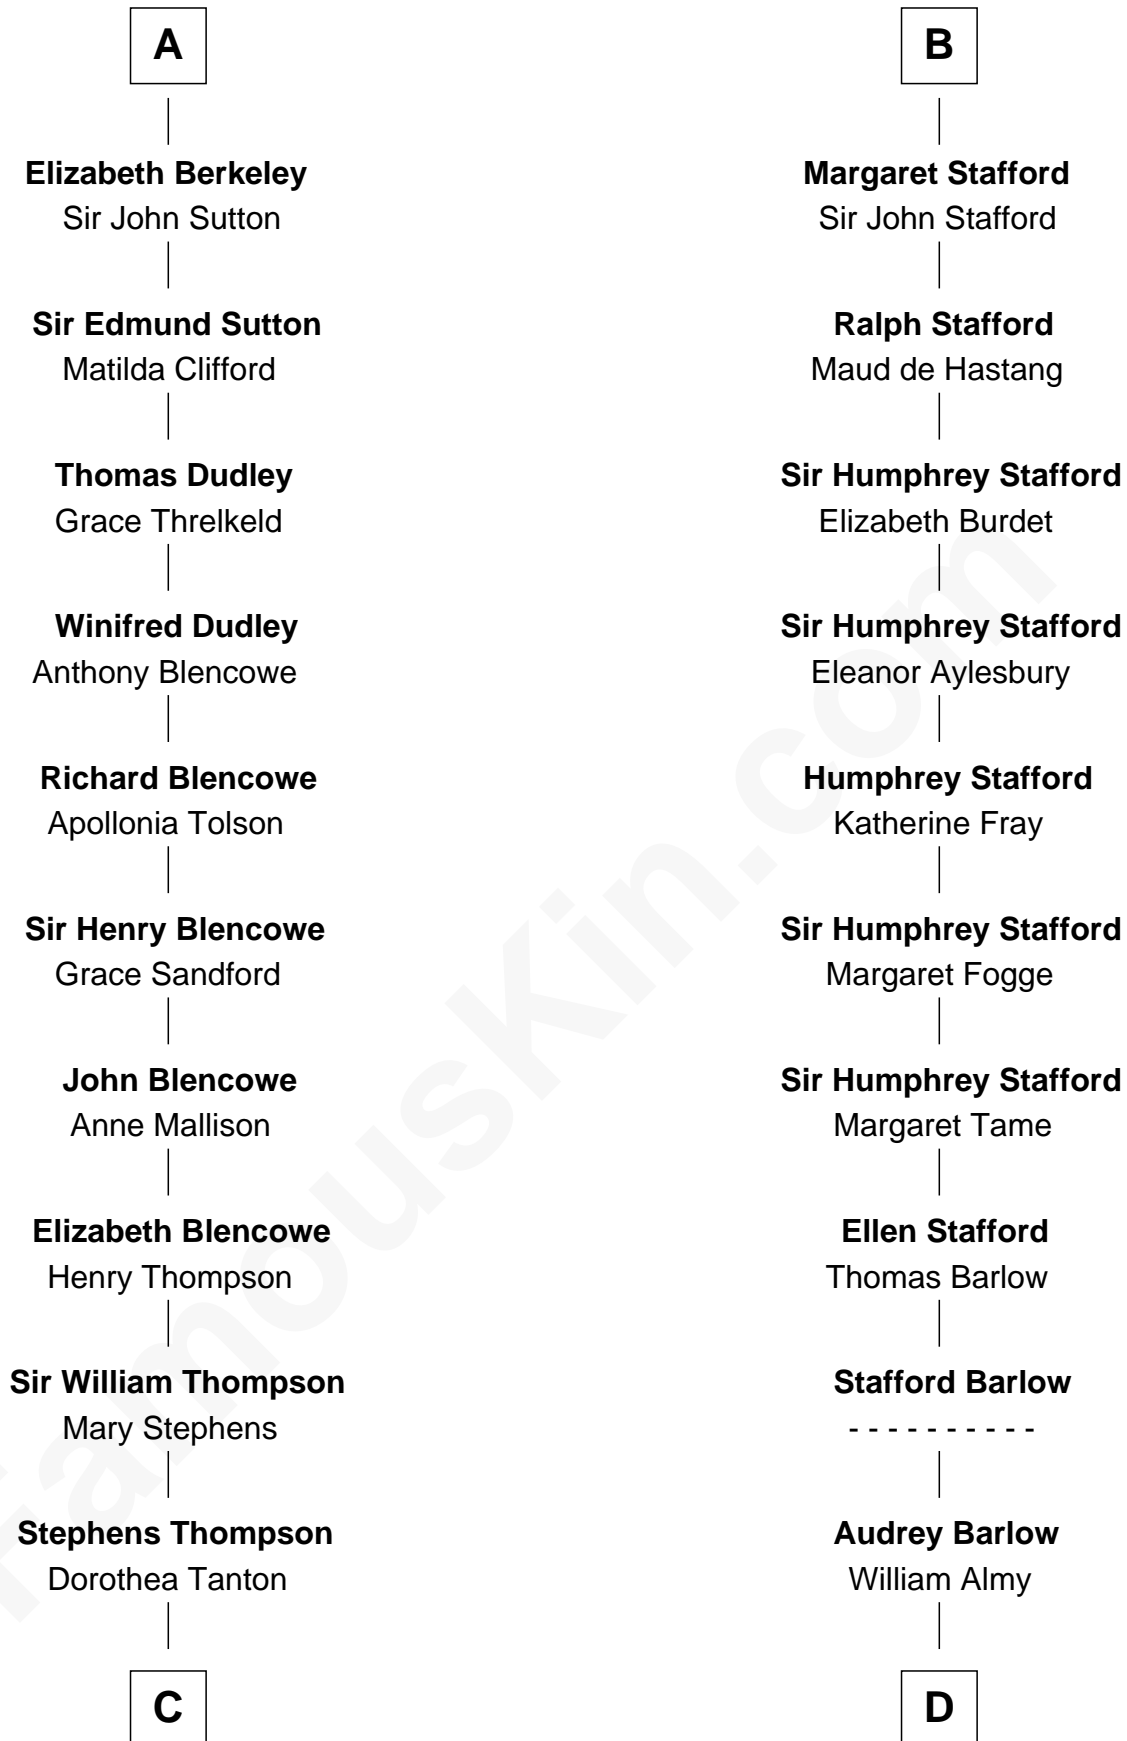

FamousKin.com

Relationship Chart of

Fitzhugh Lee

40th Governor of Virginia

20th cousin 1 time removed of

William Greene

2nd Governor of Rhode Island

Sir Ranulf de Gernons

Maud of Gloucester

C

Ann Thompson

George Mason

George Mason

Anne Eilbeck

Gen. John Mason

Anne Maria Murray

Anna Maria Mason

Sydney Smith Lee

Fitzhugh Lee

40th Governor of Virginia

D

Annis Almy

John Greene

Samuel Greene