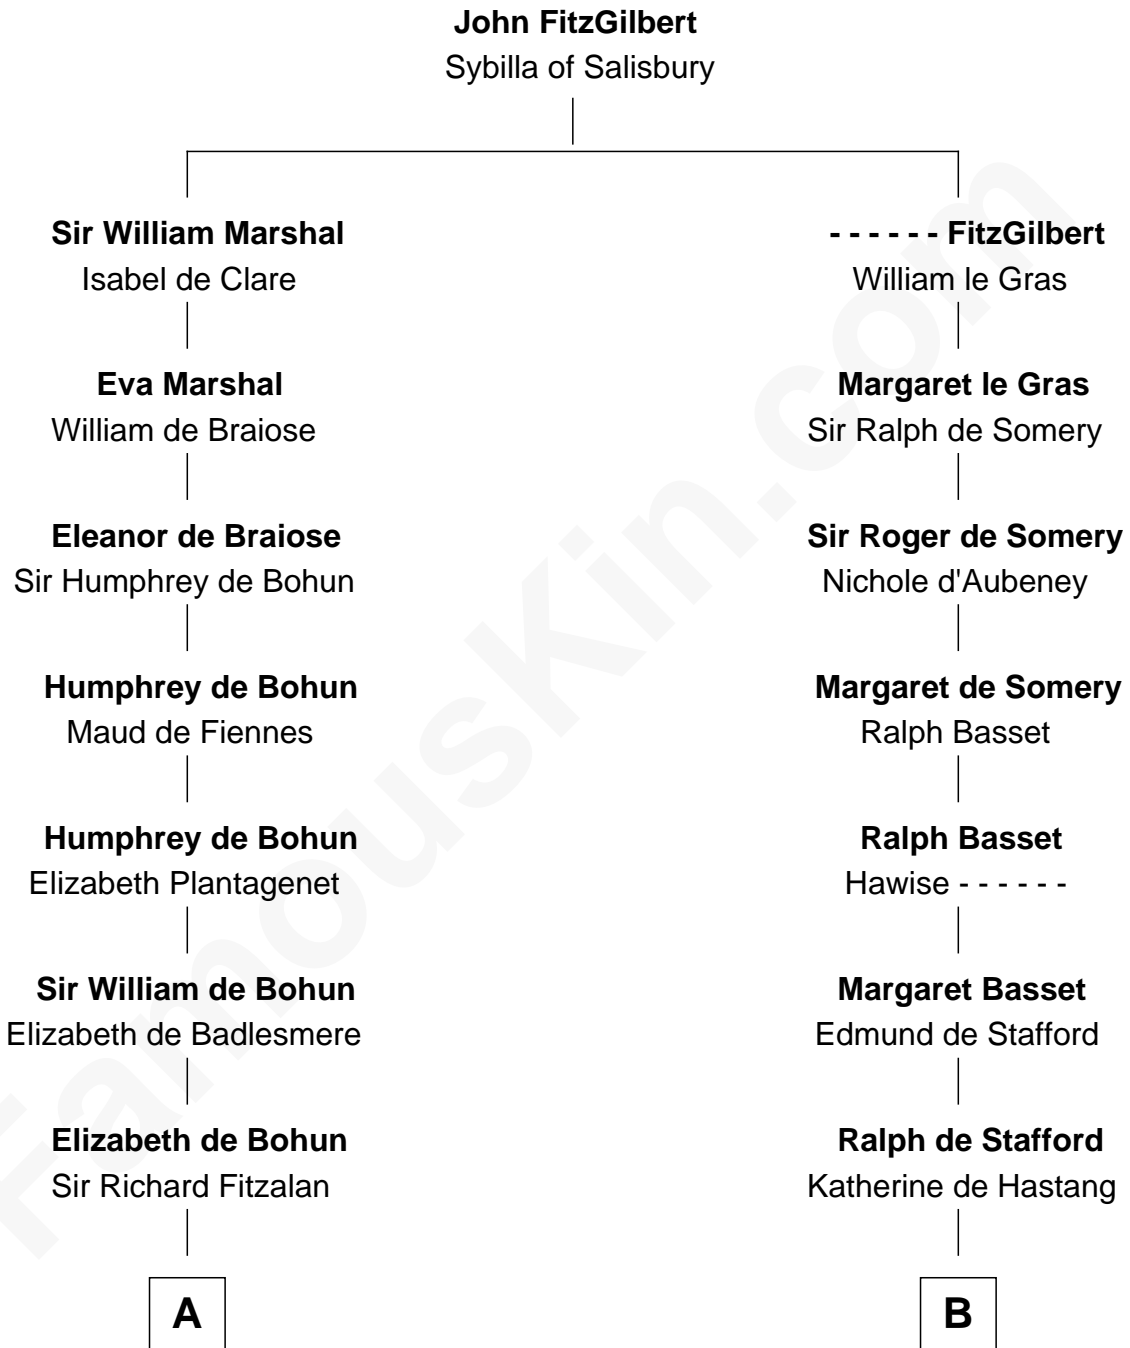

FamousKin.com

Relationship Chart of

Fitzhugh Lee

40th Governor of Virginia

20th cousin 1 time removed of

William Greene

2nd Governor of Rhode Island

C

Henry Lee
Mary Bland

Col. Henry Lee
Lucy Grymes

Maj. Gen. Henry Lee
Anne Hill Carter

Sydney Smith Lee
Anna Maria Mason

Fitzhugh Lee
40th Governor of Virginia

D

Annis Almy
John Greene

Samuel Greene
Mary Gorton