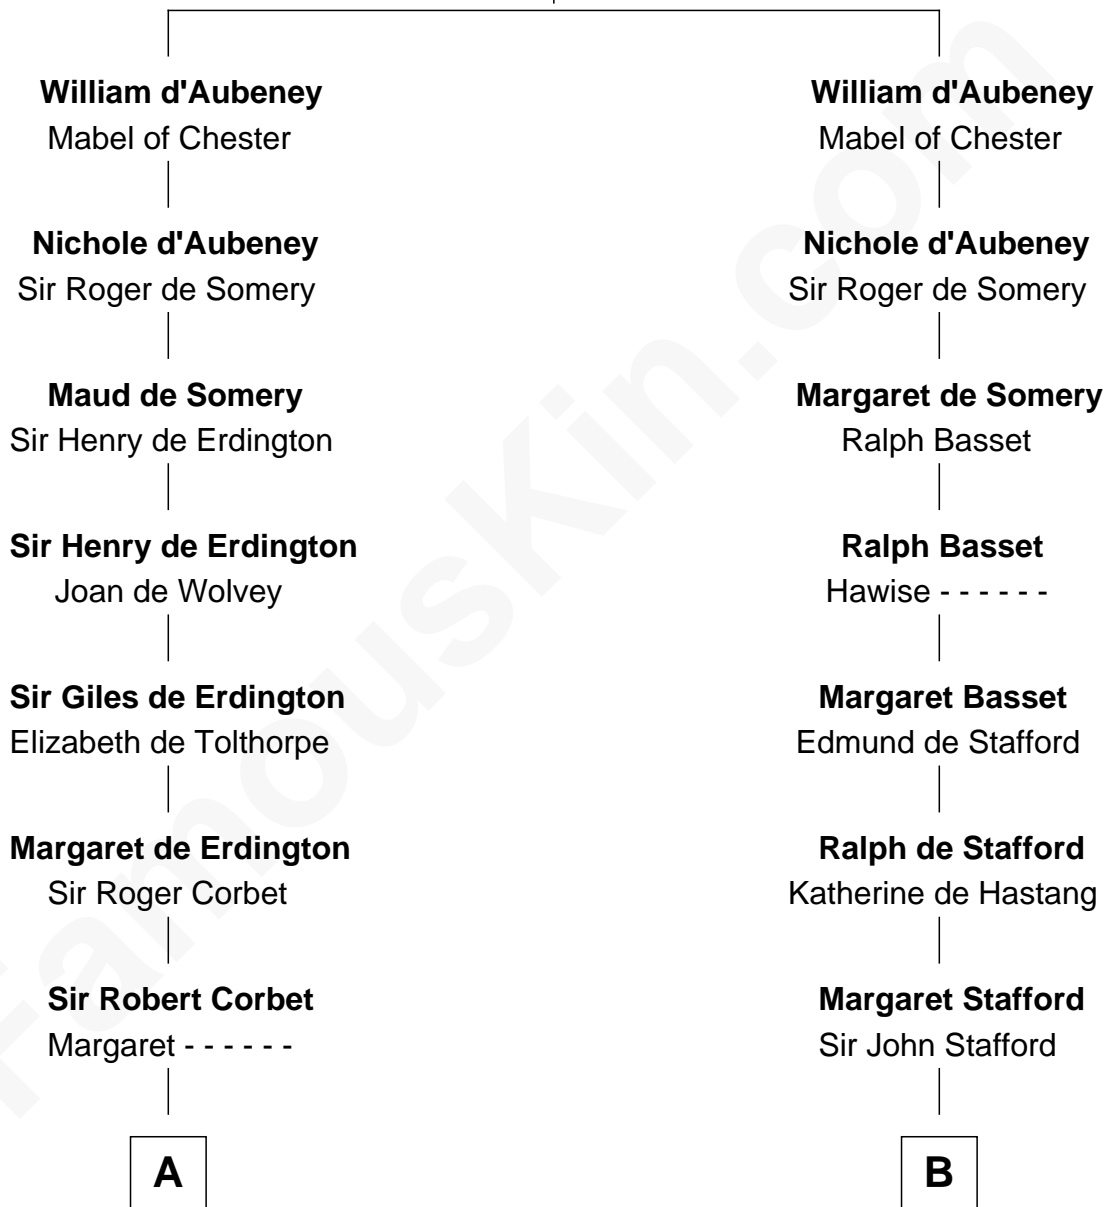

## Relationship Chart of

### Fitzhugh Lee

40th Governor of Virginia

19th cousin 2 times removed of

**William Greene**

2nd Governor of Rhode Island

**William d'Aubenev**

Maud de St. Hilary

**C**

**Henry Lee**  
Mary Bland

**Col. Henry Lee**  
Lucy Grymes

**Maj. Gen. Henry Lee**  
Anne Hill Carter

**Sydney Smith Lee**  
Anna Maria Mason

**Fitzhugh Lee**  
*40th Governor of Virginia*

**D**

**Samuel Greene**  
Mary Gorton