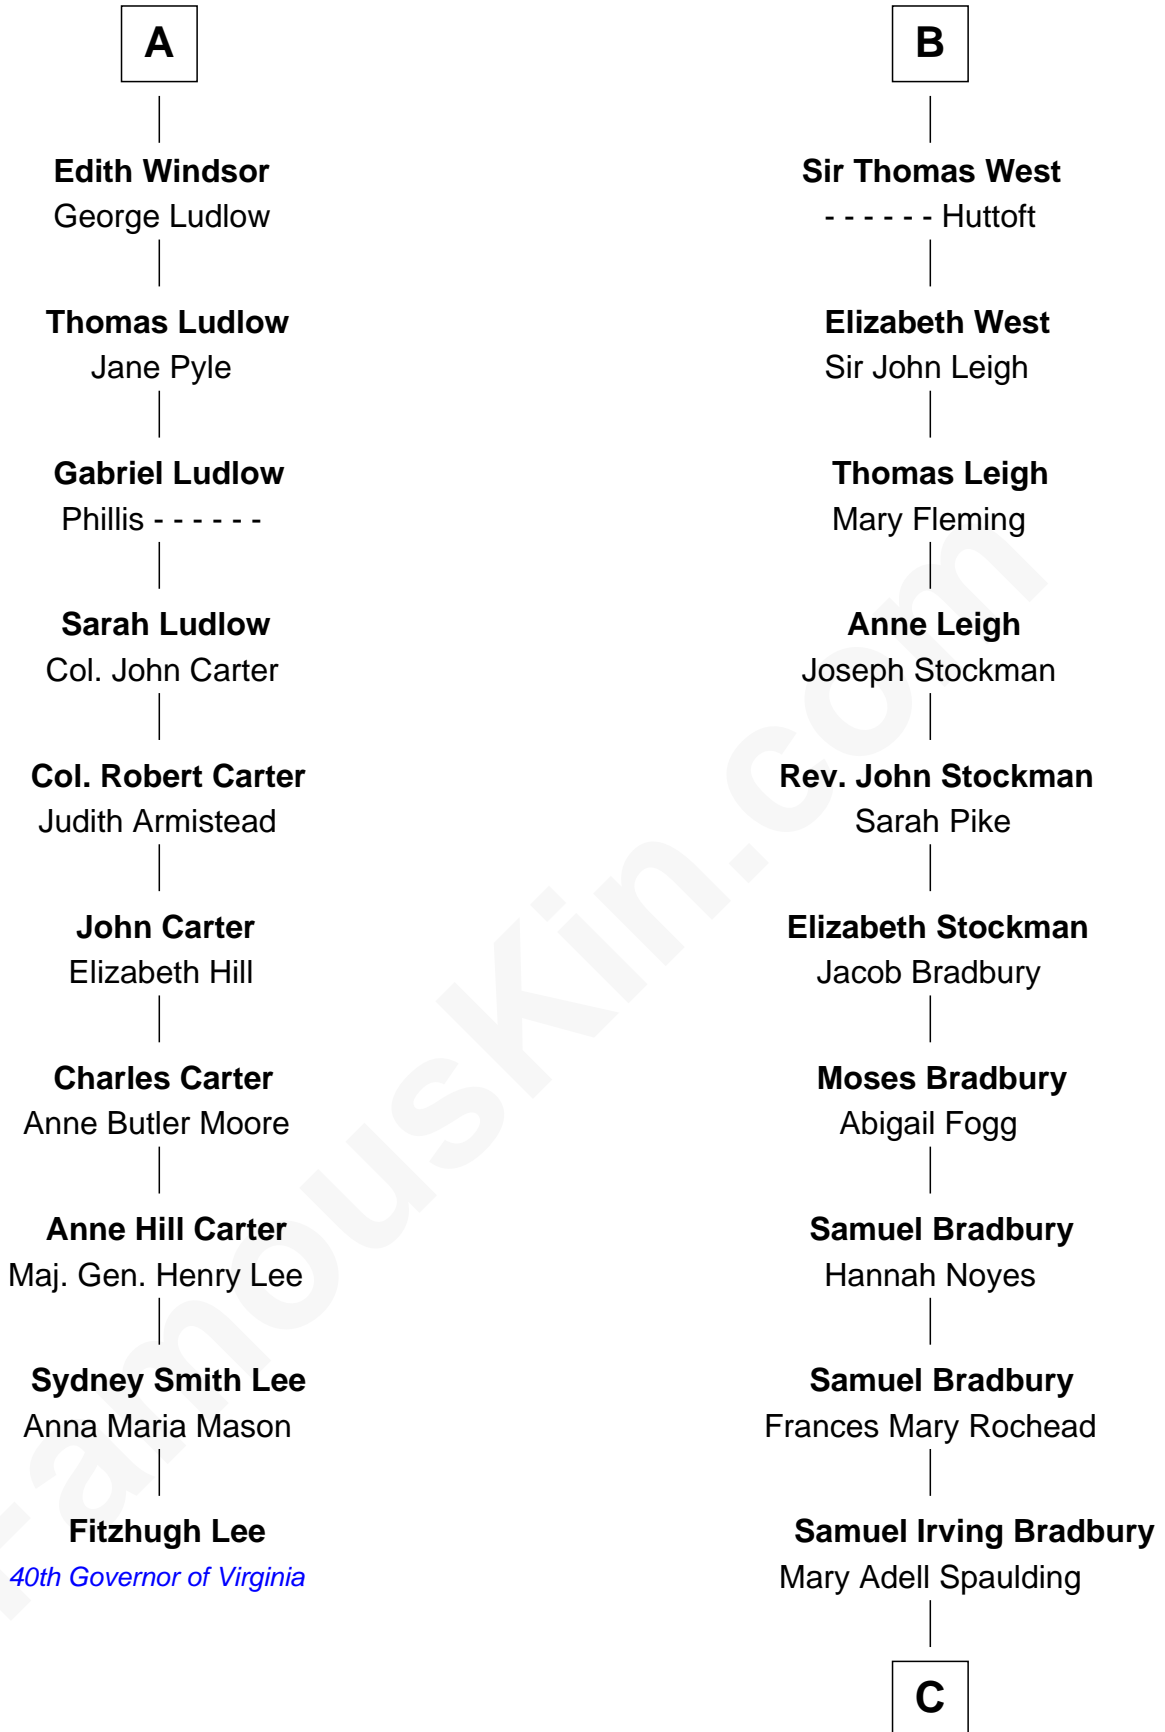

## Relationship Chart of

### Fitzhugh Lee

40th Governor of Virginia

16th cousin 3 times removed of

### Ray Bradbury

Author of *The Martian Chronicles*

**Sir Hugh de Courtenay**

Agnes de St. John

C

Samuel Hinkston Bradbury

Minnie Alice Davis

Leonard Spaulding Bradbury

Esther Marie Moberg

Ray Bradbury

*Author of The Martian Chronicles*

FamousKin.com