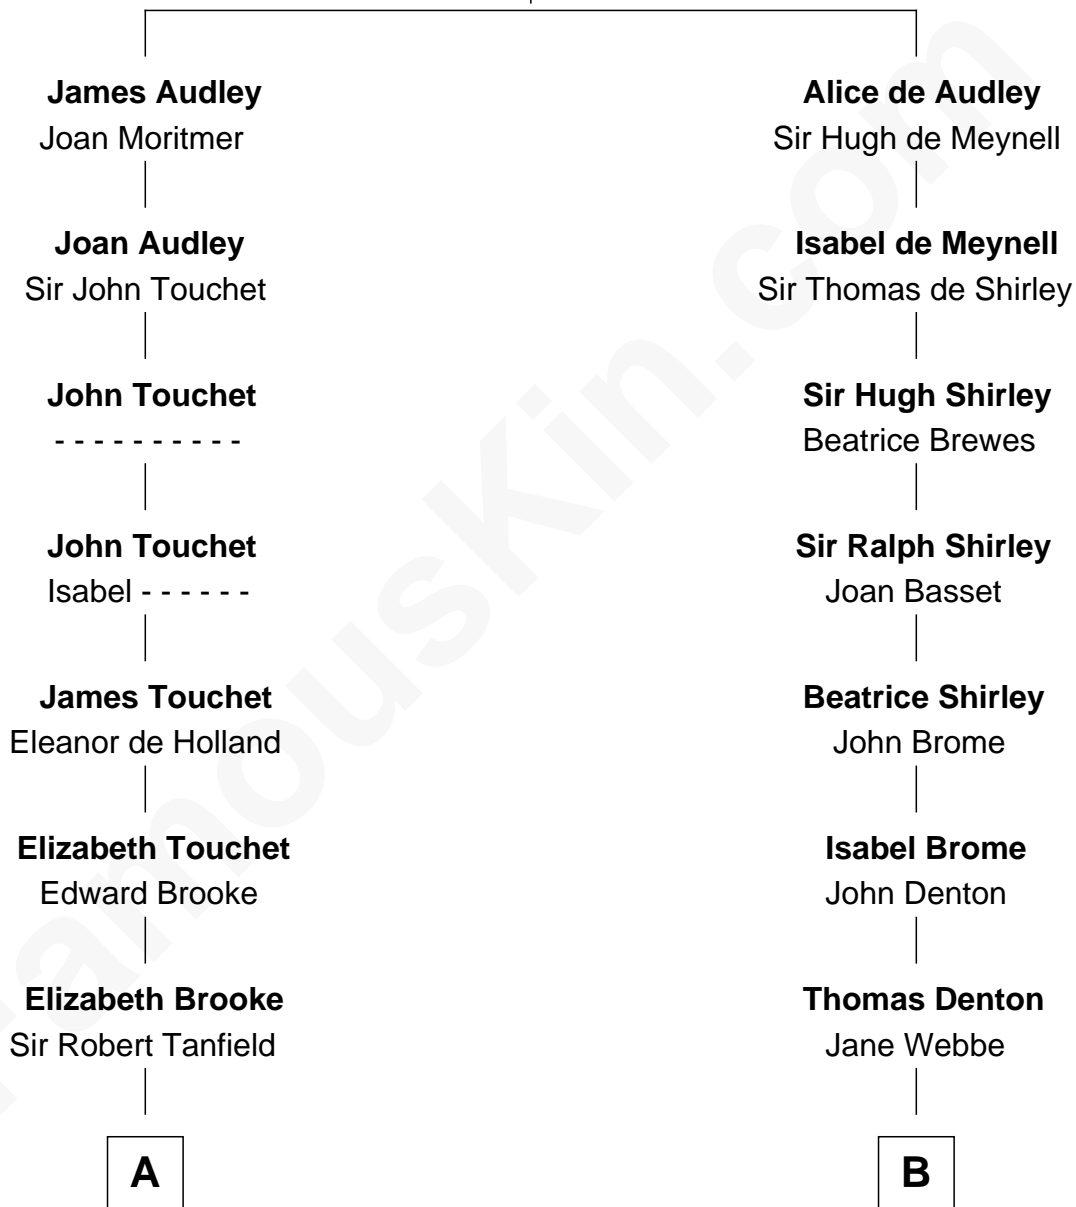

FamousKin.com Relationship Chart of

Fitzhugh Lee

40th Governor of Virginia

20th cousin of

Ray Bradbury

Author of The Martian Chronicles

Sir Nicholas Audley

Joan Martin

C

Col. Henry Lee

Lucy Grymes

Maj. Gen. Henry Lee

Anne Hill Carter

Sydney Smith Lee

Anna Maria Mason

Fitzhugh Lee

40th Governor of Virginia

D

Samuel Irving Bradbury

Mary Adell Spaulding

Samuel Hinkston Bradbury

Minnie Alice Davis

Leonard Spaulding Bradbury

Esther Marie Moberg