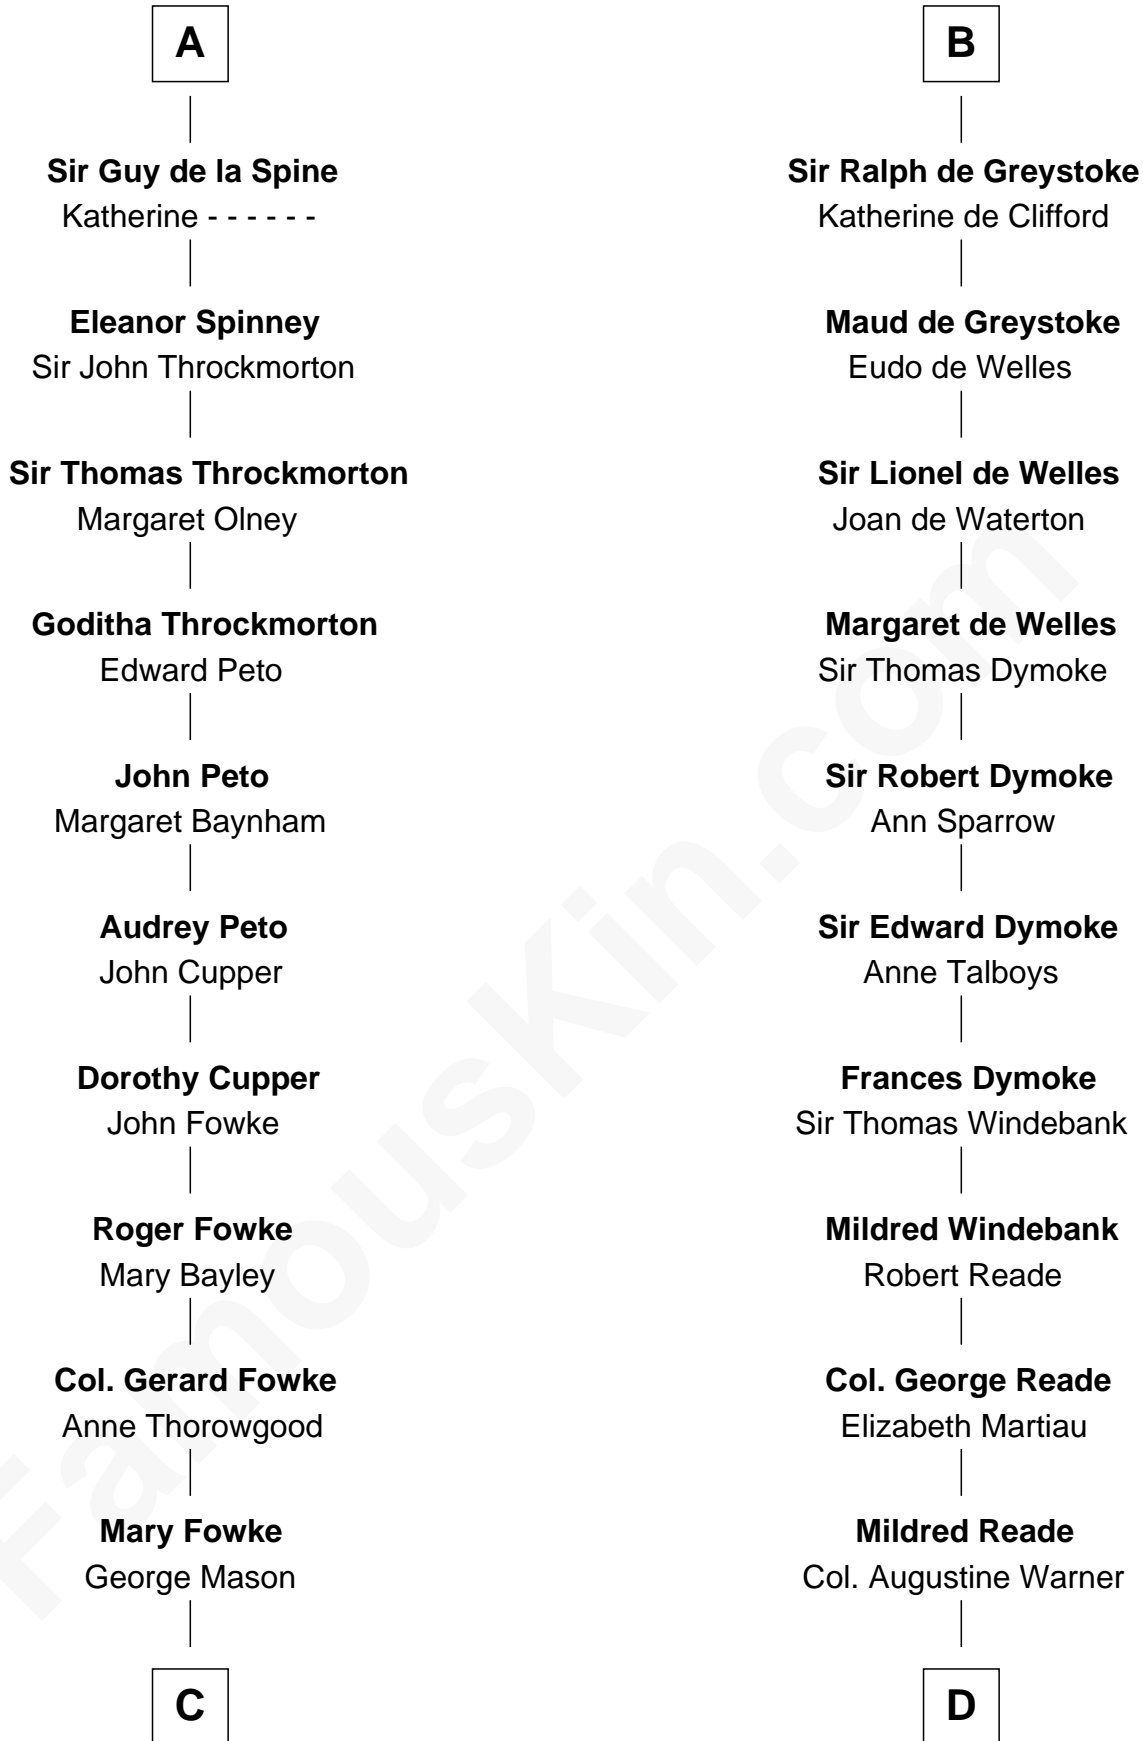

FamousKin.com

Relationship Chart of

Fitzhugh Lee

40th Governor of Virginia

19th cousin 2 times removed of

George Washington

1st U.S. President

C

George Mason
Ann Thompson

George Mason
Anne Eilbeck

Gen. John Mason
Anne Maria Murray

Anna Maria Mason
Sydney Smith Lee

Fitzhugh Lee
40th Governor of Virginia

D

Mildred Warner
Lawrence Washington

Augustine Washington
Mary Ball