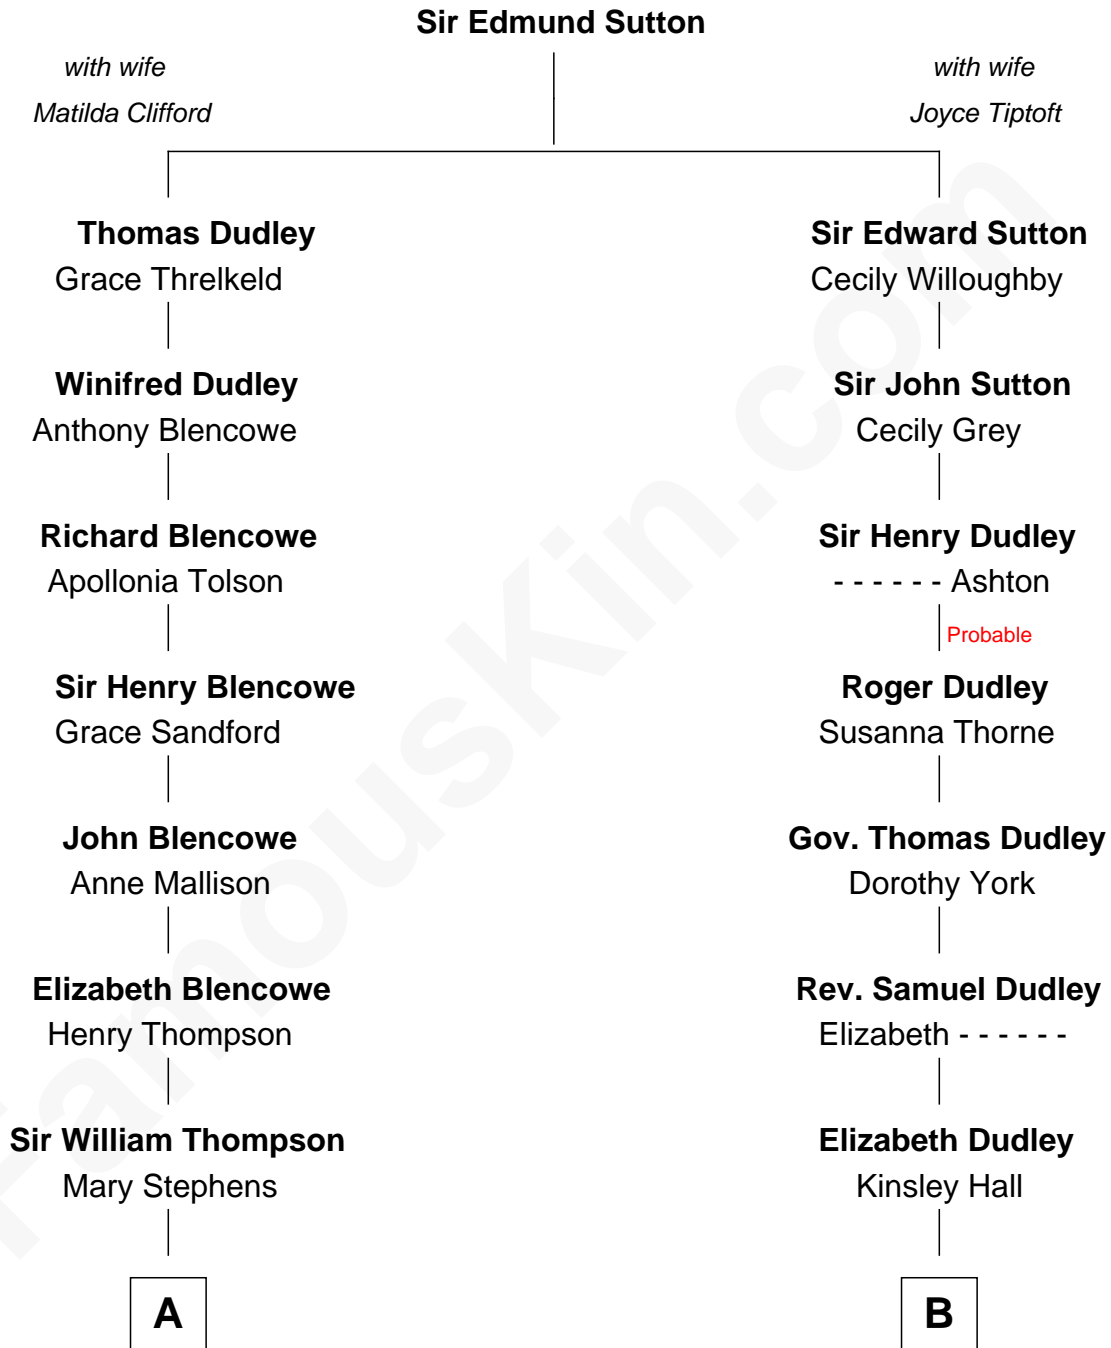

FamousKin.com

Relationship Chart of

Fitzhugh Lee

40th Governor of Virginia

9th cousin 3 times removed of

John Langdon

Signer of the U.S. Constitution

A

Stephens Thompson

Dorothea Tanton

Ann Thompson

George Mason

George Mason

Anne Eilbeck

Gen. John Mason

Anne Maria Murray

Anna Maria Mason

Sydney Smith Lee

Fitzhugh Lee

40th Governor of Virginia

B

Josiah Hall

Mary Woodbury

Mary Hall