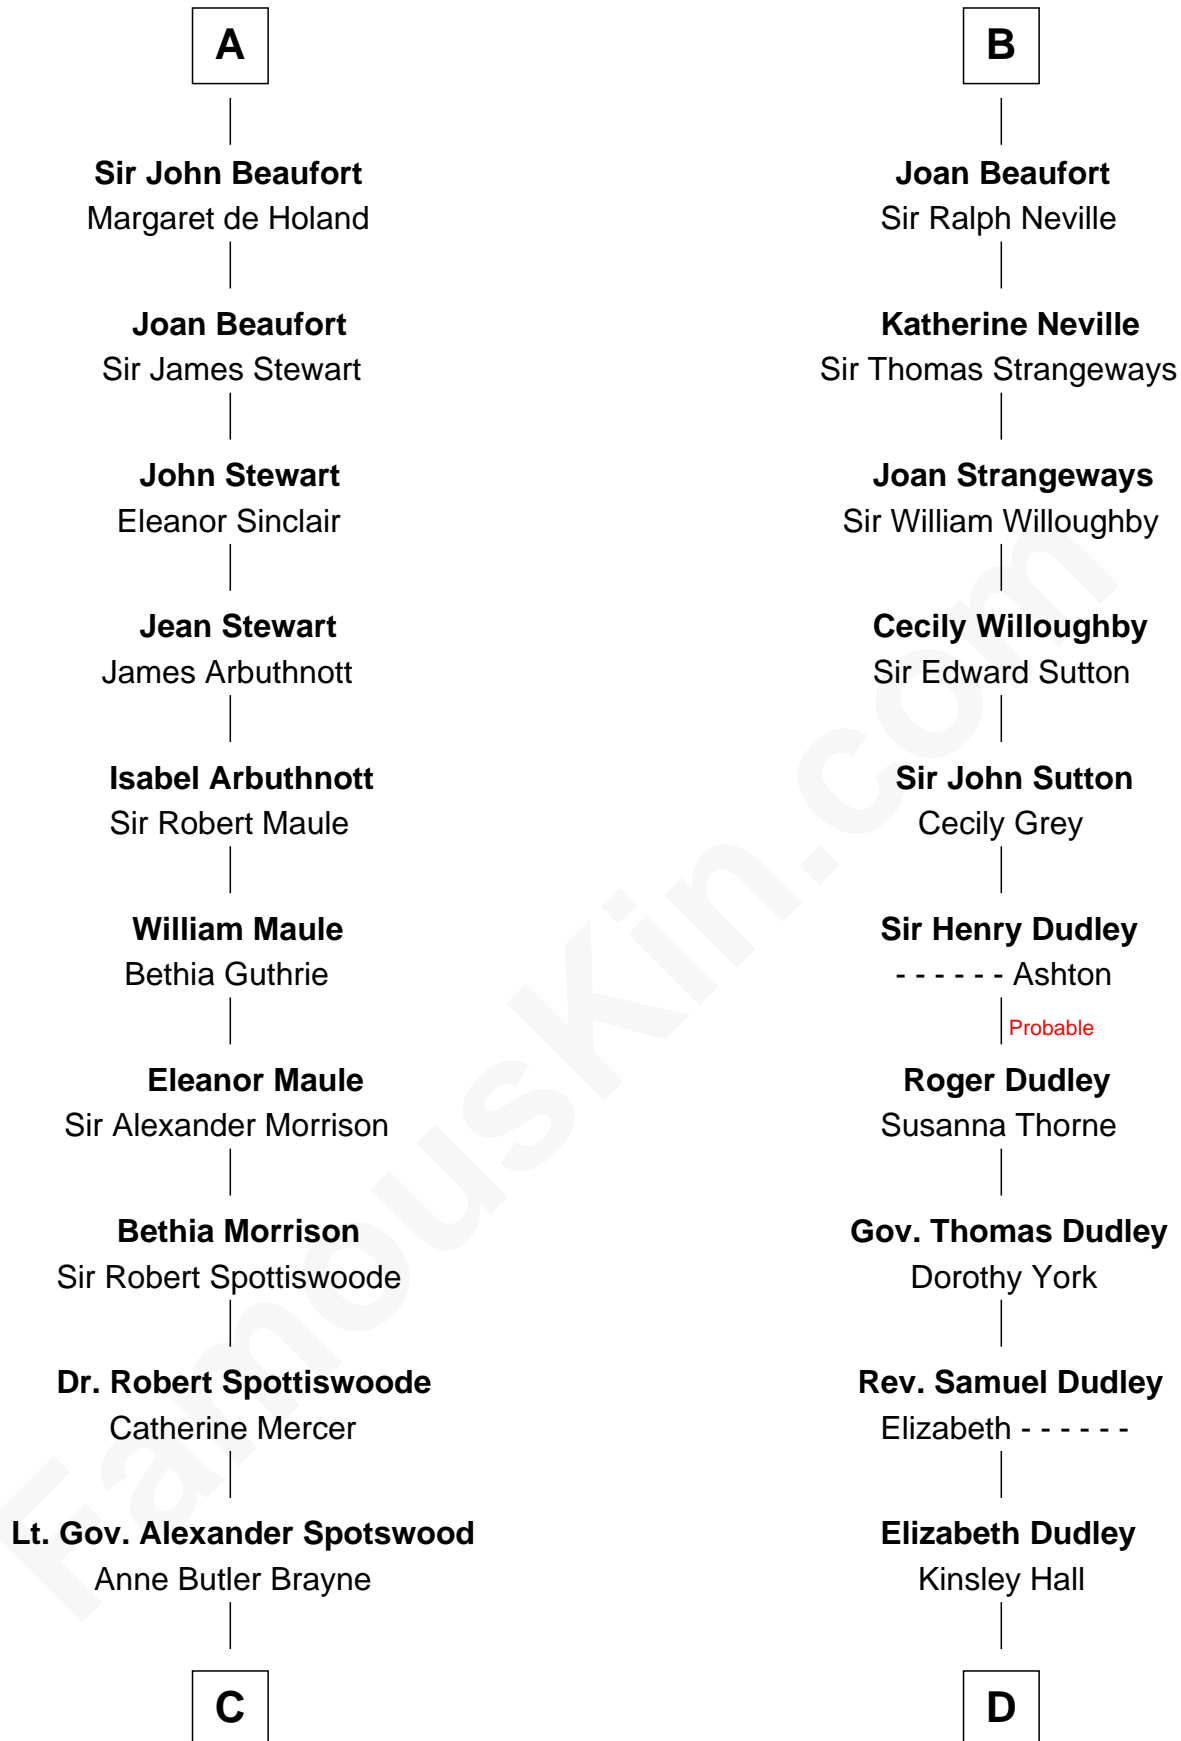

## Relationship Chart of

### Fitzhugh Lee

40th Governor of Virginia

19th cousin 2 times removed of

### John Langdon

Signer of the U.S. Constitution

**Alfonso II, King of Aragon**  
Sancha of Castile

**C**

**Anne Catherine Spotswood**

Col. Bernard Moore

**Anne Butler Moore**

Charles Carter