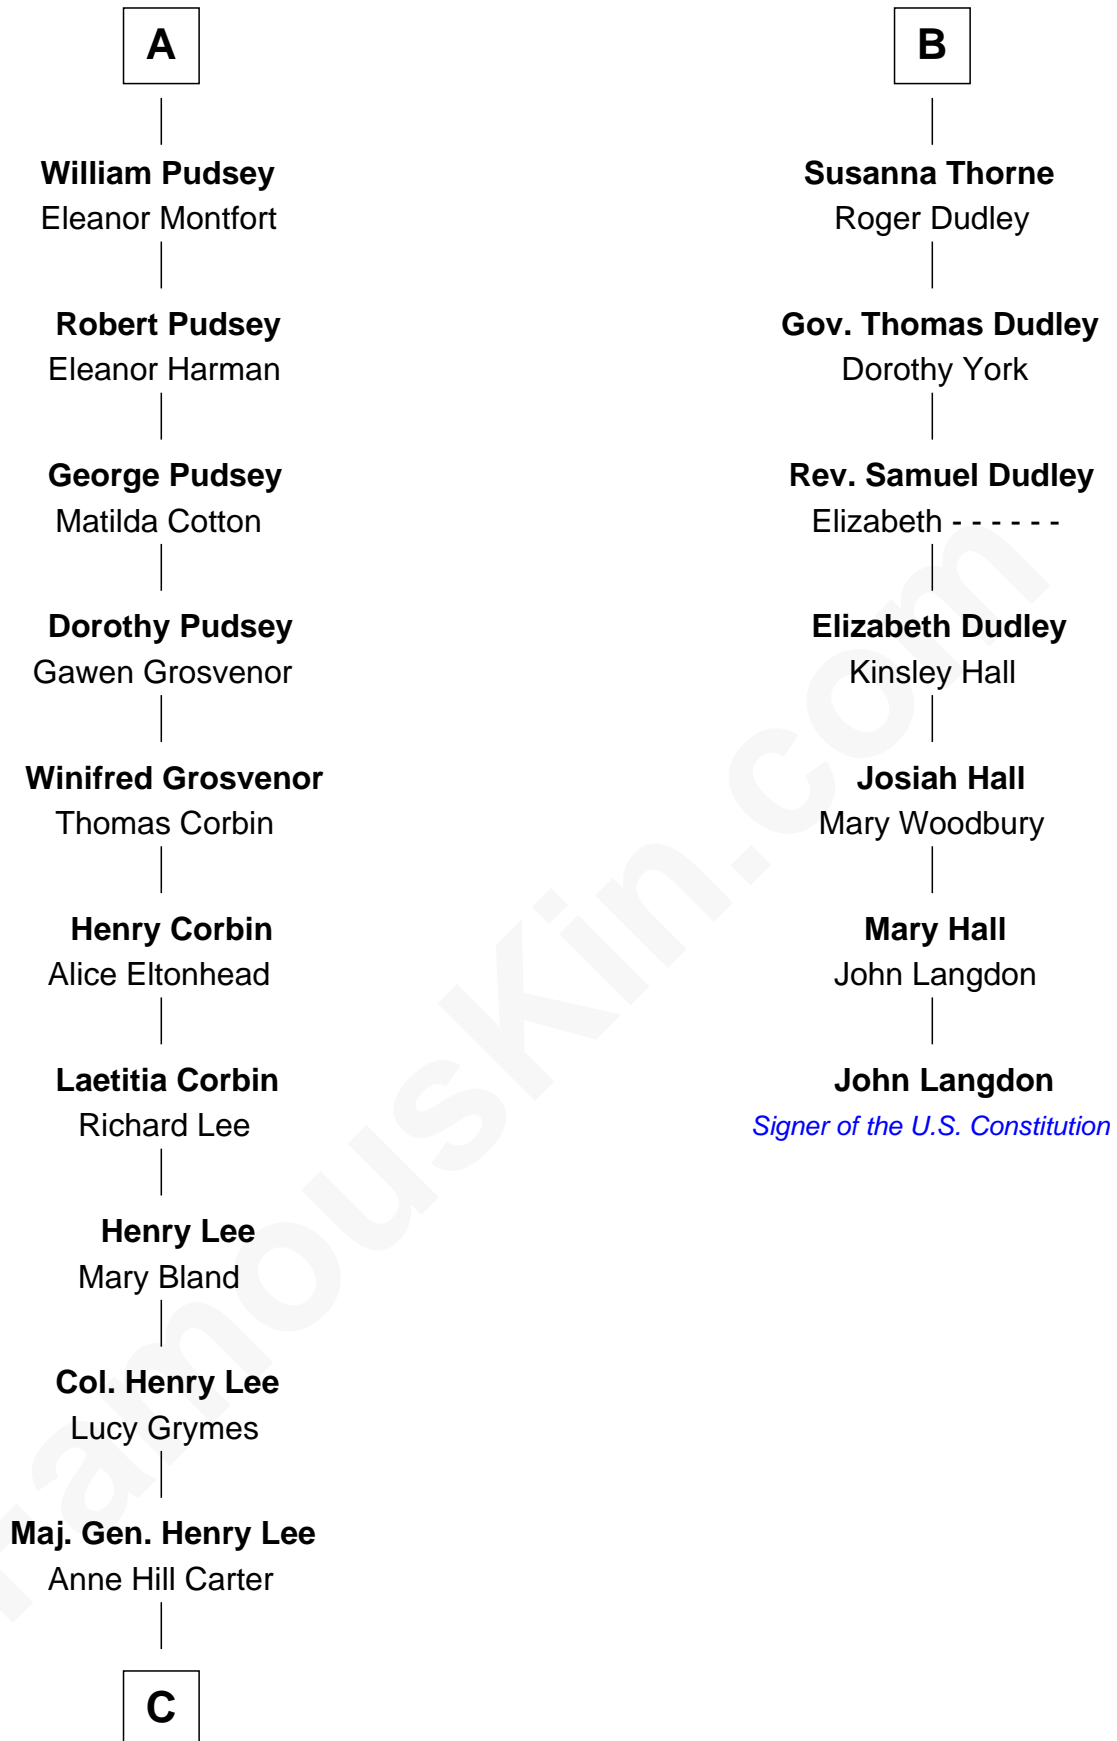

## Relationship Chart of

### Fitzhugh Lee

40th Governor of Virginia

13th cousin 5 times removed of

**John Langdon**

Signer of the U.S. Constitution

**C**

—  
**Sydney Smith Lee**  
Anna Maria Mason

—  
**Fitzhugh Lee**  
*40th Governor of Virginia*