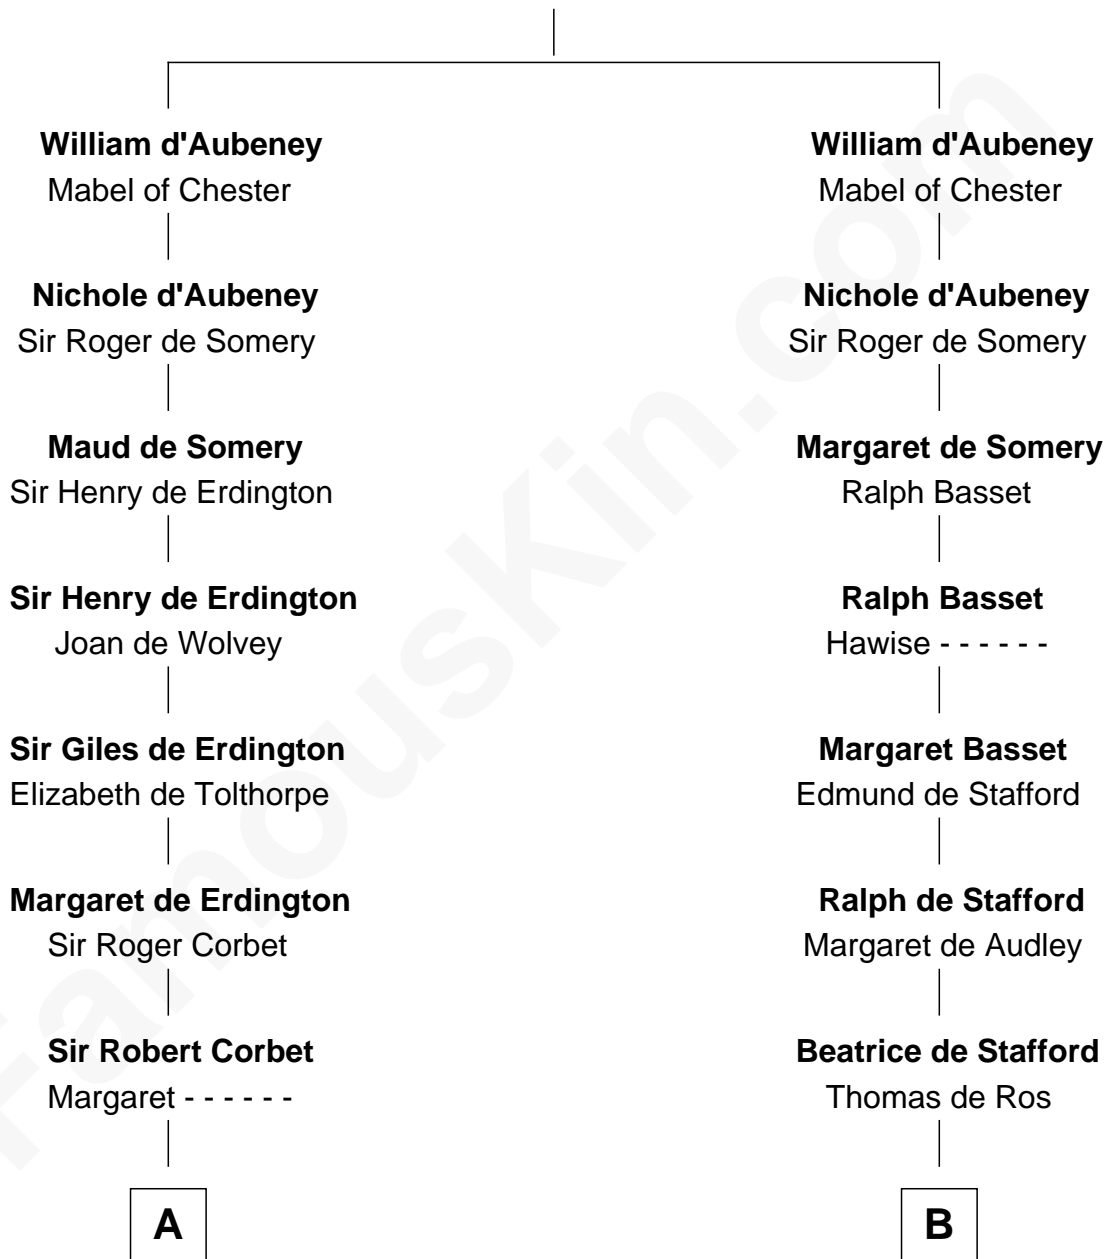

FamousKin.com

Relationship Chart of

Fitzhugh Lee

40th Governor of Virginia

20th cousin 1 time removed of

John Langdon

Signer of the U.S. Constitution

William d'Aubenev

Maud de St. Hilary

C

Henry Lee
Mary Bland

Col. Henry Lee
Lucy Grymes

Maj. Gen. Henry Lee
Anne Hill Carter

Sydney Smith Lee
Anna Maria Mason

Fitzhugh Lee
40th Governor of Virginia

D