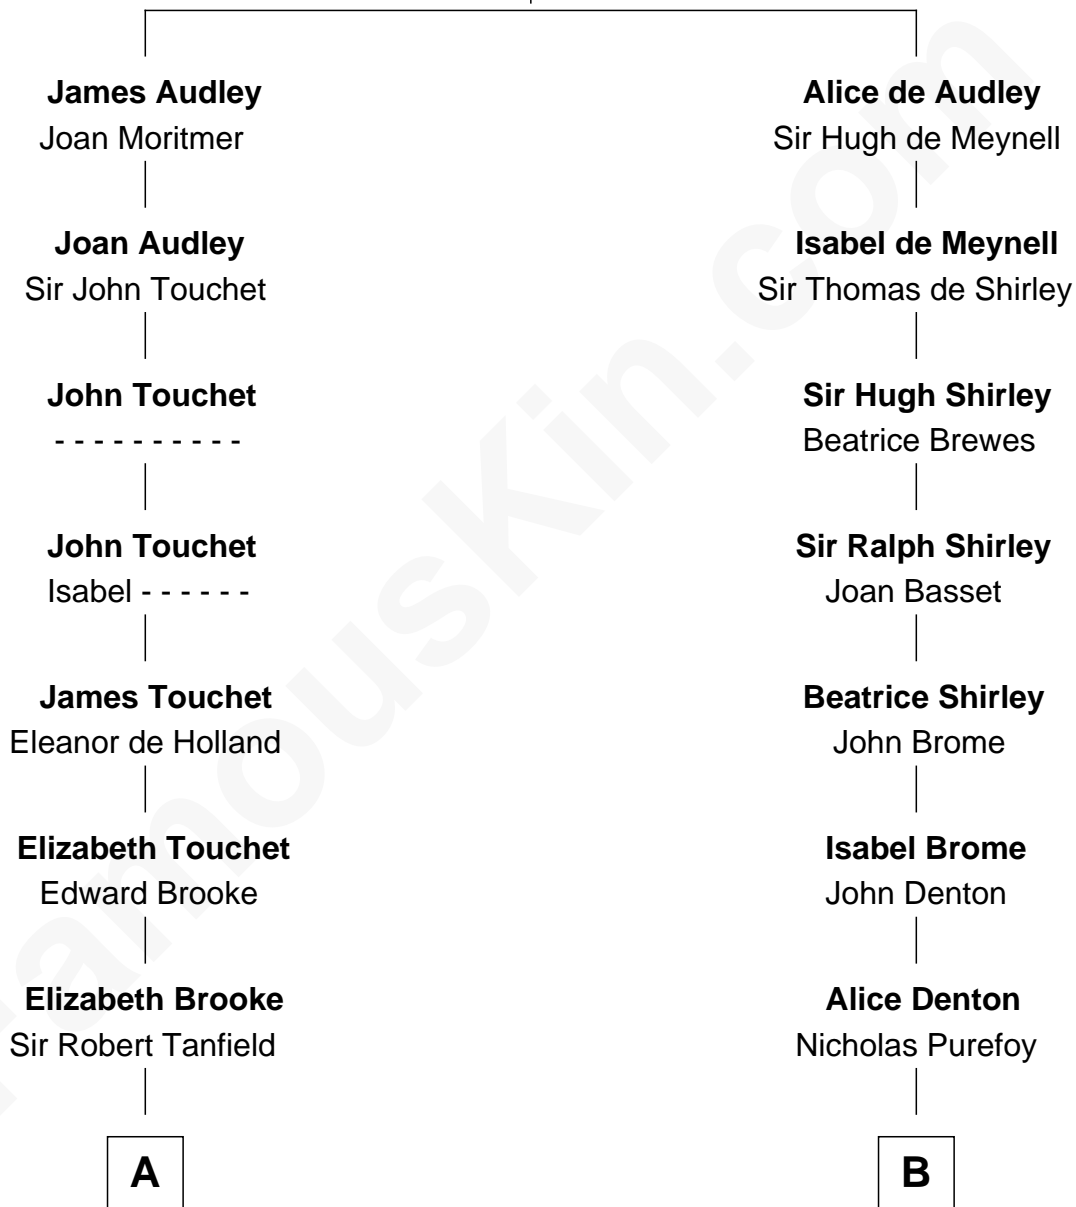

FamousKin.com

Relationship Chart of

Fitzhugh Lee

40th Governor of Virginia

15th cousin 5 times removed of

John Langdon

Signer of the U.S. Constitution

Sir Nicholas Audley

Joan Martin

C

Col. Henry Lee

Lucy Grymes

Maj. Gen. Henry Lee

Anne Hill Carter

Sydney Smith Lee

Anna Maria Mason

Fitzhugh Lee

40th Governor of Virginia

FamousKin.com