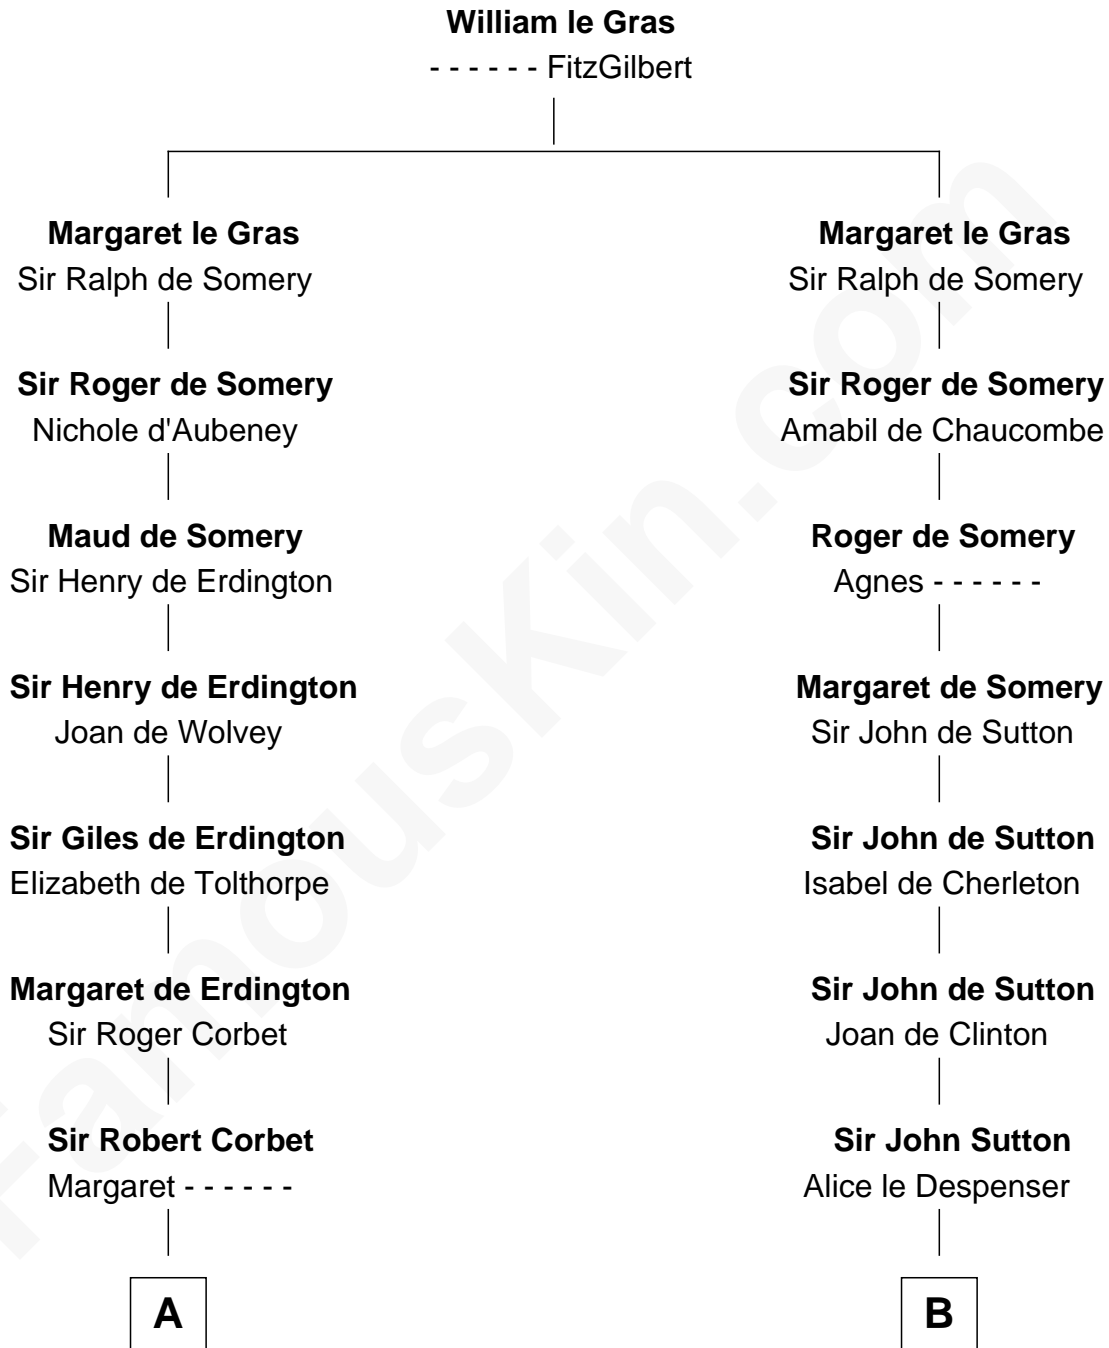

FamousKin.com

Relationship Chart of

Fitzhugh Lee

40th Governor of Virginia

19th cousin 2 times removed of

John Langdon

Signer of the U.S. Constitution

C

Henry Lee
Mary Bland

Col. Henry Lee
Lucy Grymes

Maj. Gen. Henry Lee
Anne Hill Carter

Sydney Smith Lee
Anna Maria Mason

Fitzhugh Lee
40th Governor of Virginia

D

Josiah Hall
Mary Woodbury

Mary Hall
John Langdon