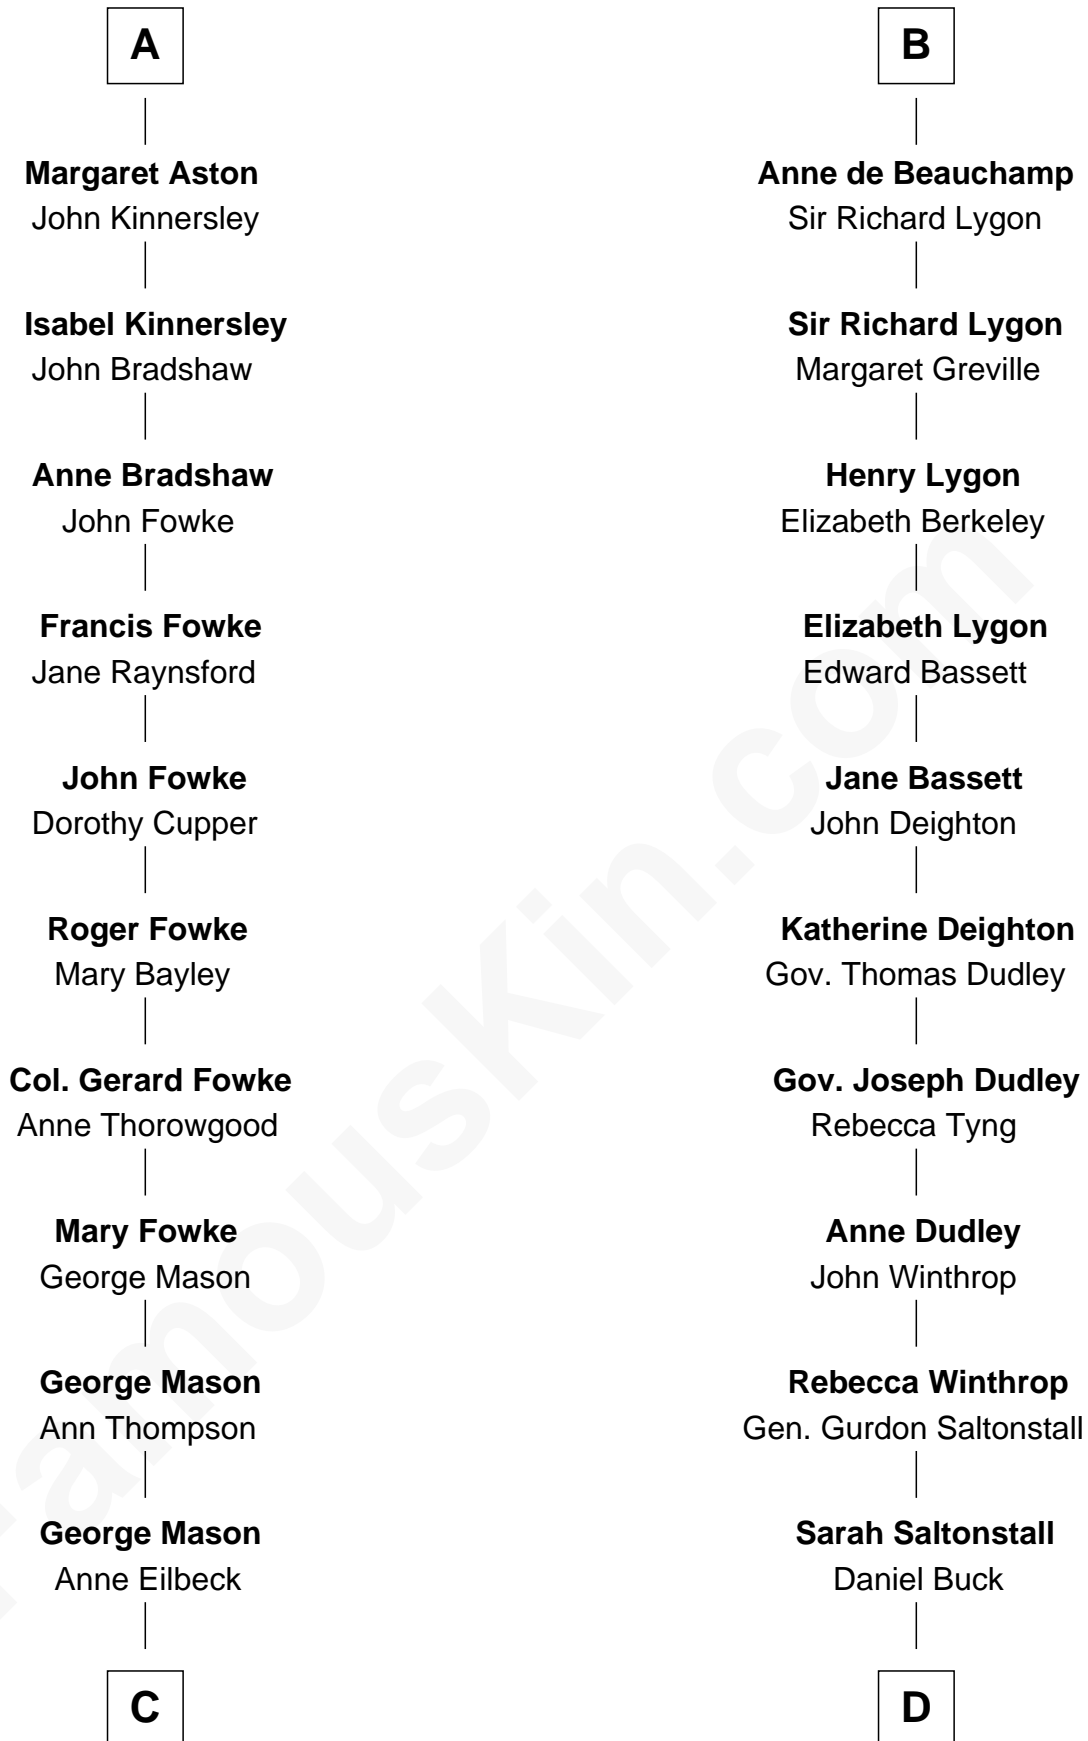

## Relationship Chart of

### Fitzhugh Lee

40th Governor of Virginia

19th cousin 2 times removed of

**Louis Auchincloss**

Author

**C**

**Gen. John Mason**  
Anne Maria Murray

**Anna Maria Mason**  
Sydney Smith Lee

**Fitzhugh Lee**  
*40th Governor of Virginia*

**D**

**Gurdon Buck**  
Susannah Mainwaring

**Elizabeth Buck**  
John Auchincloss

**John Winthrop Auchincloss**  
Joanna Hone Russell

**Joseph Howland Auchincloss**  
Priscilla Dixon Stanton

**Louis Auchincloss**  
*Author*