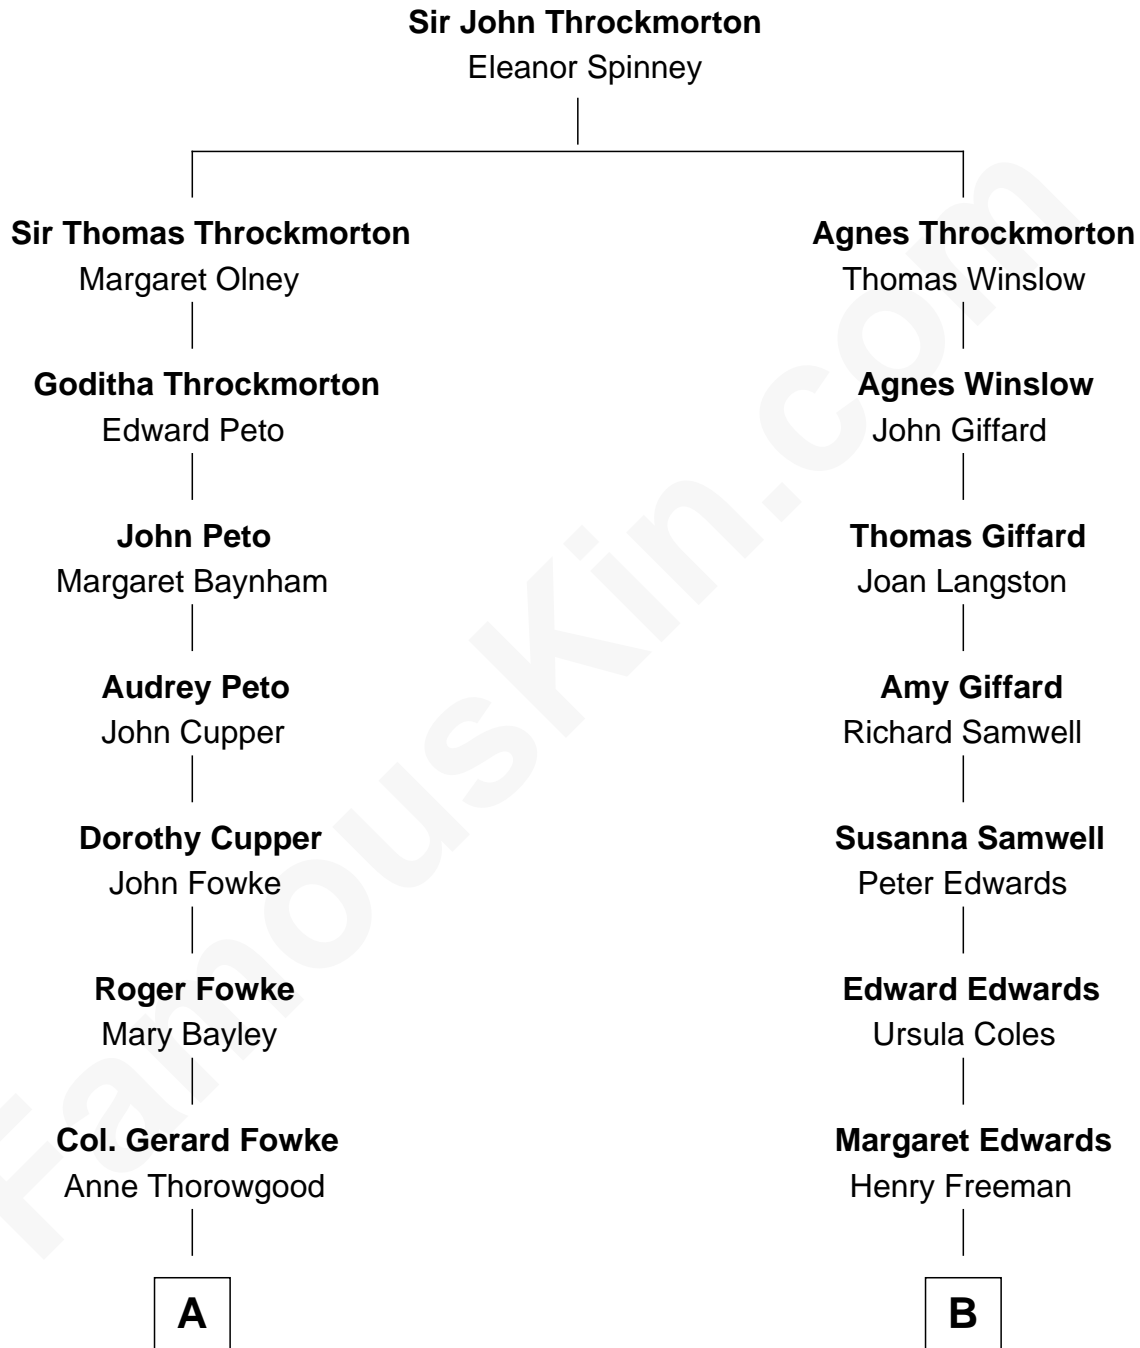

FamousKin.com

Relationship Chart of

Fitzhugh Lee

40th Governor of Virginia

12th cousin 5 times removed of

Louis Auchincloss

Author

A

Mary Fowke
George Mason

George Mason
Ann Thompson

George Mason
Anne Eilbeck

Gen. John Mason
Anne Maria Murray

Anna Maria Mason
Sydney Smith Lee

Fitzhugh Lee
40th Governor of Virginia

B

Alice Freeman
John Thompson

Dorothy Thompson
Thomas Parke

Martha Parke
Isaac Wheeler

William Wheeler
Hannah Gallup

Martha Wheeler
William Williams

Ephraim Williams
Hepzibah Phelps

Ephraim Williams
Hannah Elizabeth Denison

Hannah Elizabeth Williams
Courtlandt Palmer Dixon