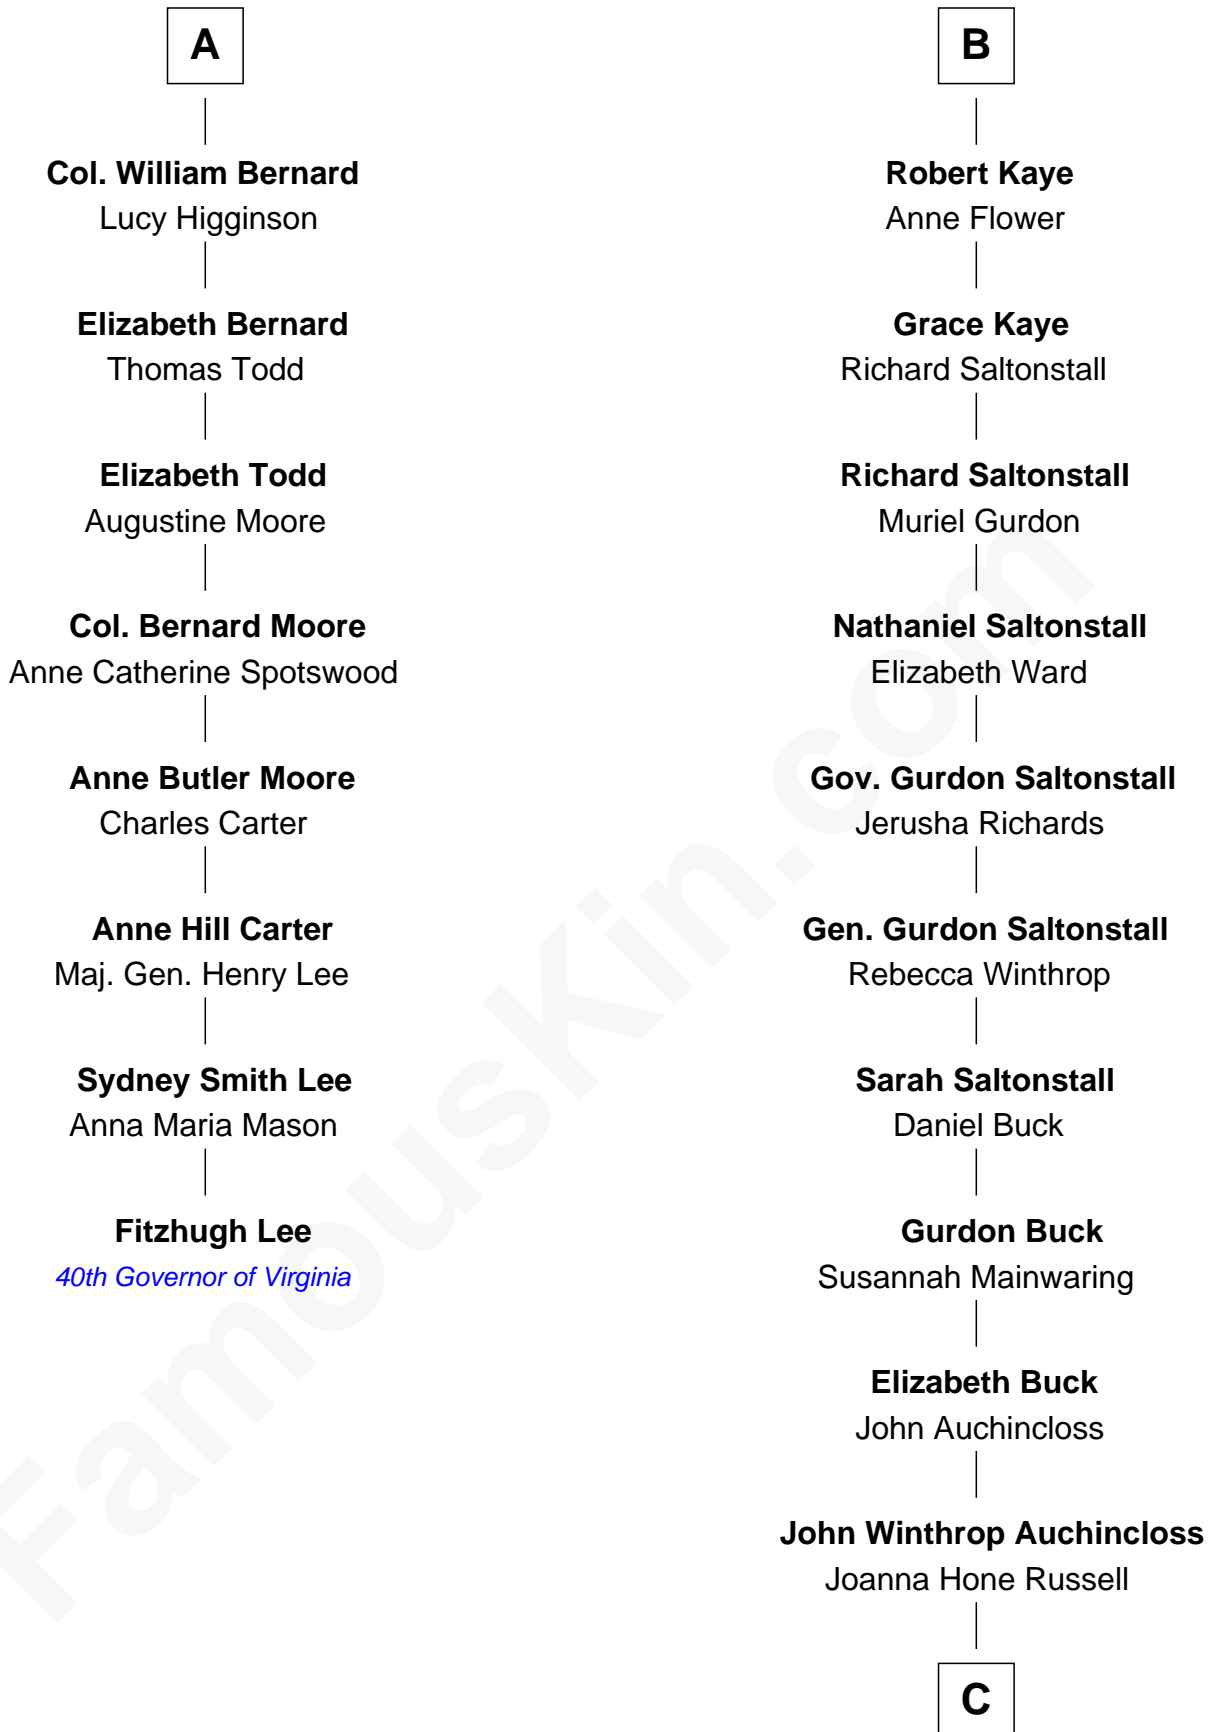

FamousKin.com

Relationship Chart of

Fitzhugh Lee

40th Governor of Virginia

14th cousin 4 times removed of

Louis Auchincloss

Author

C

|
Joseph Howland Auchincloss

Priscilla Dixon Stanton

|
Louis Auchincloss

Author

FamousKin.com