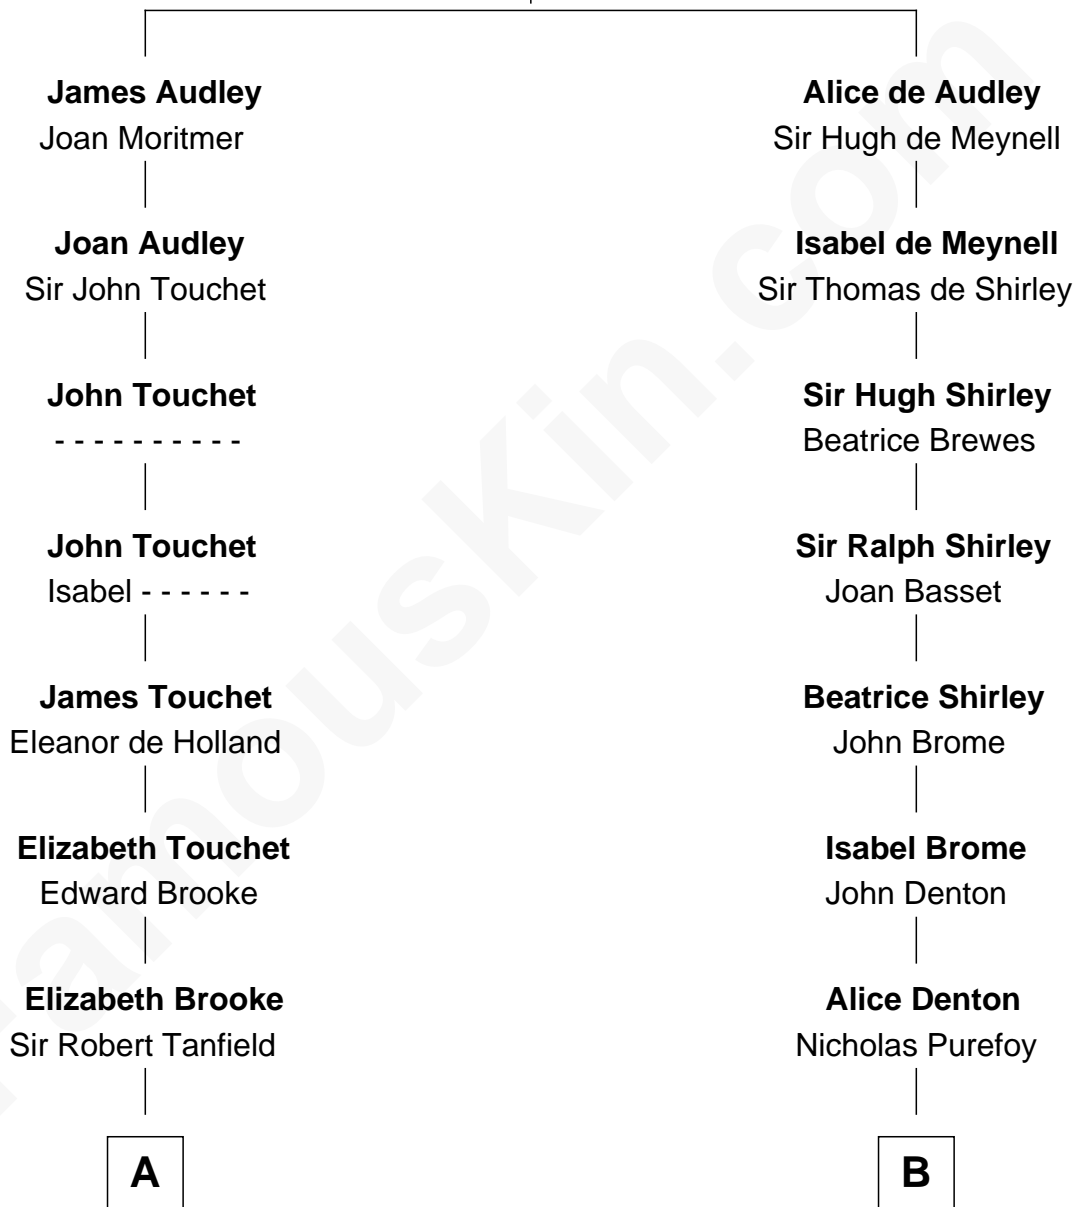

FamousKin.com

Relationship Chart of

Fitzhugh Lee

40th Governor of Virginia

19th cousin 1 time removed of

Louis Auchincloss

Author

Sir Nicholas Audley

Joan Martin

C

Col. Henry Lee

Lucy Grymes

Maj. Gen. Henry Lee

Anne Hill Carter

Sydney Smith Lee

Anna Maria Mason

Fitzhugh Lee

40th Governor of Virginia

D

John Winthrop Auchincloss

Joanna Hone Russell

Joseph Howland Auchincloss

Priscilla Dixon Stanton

Louis Auchincloss