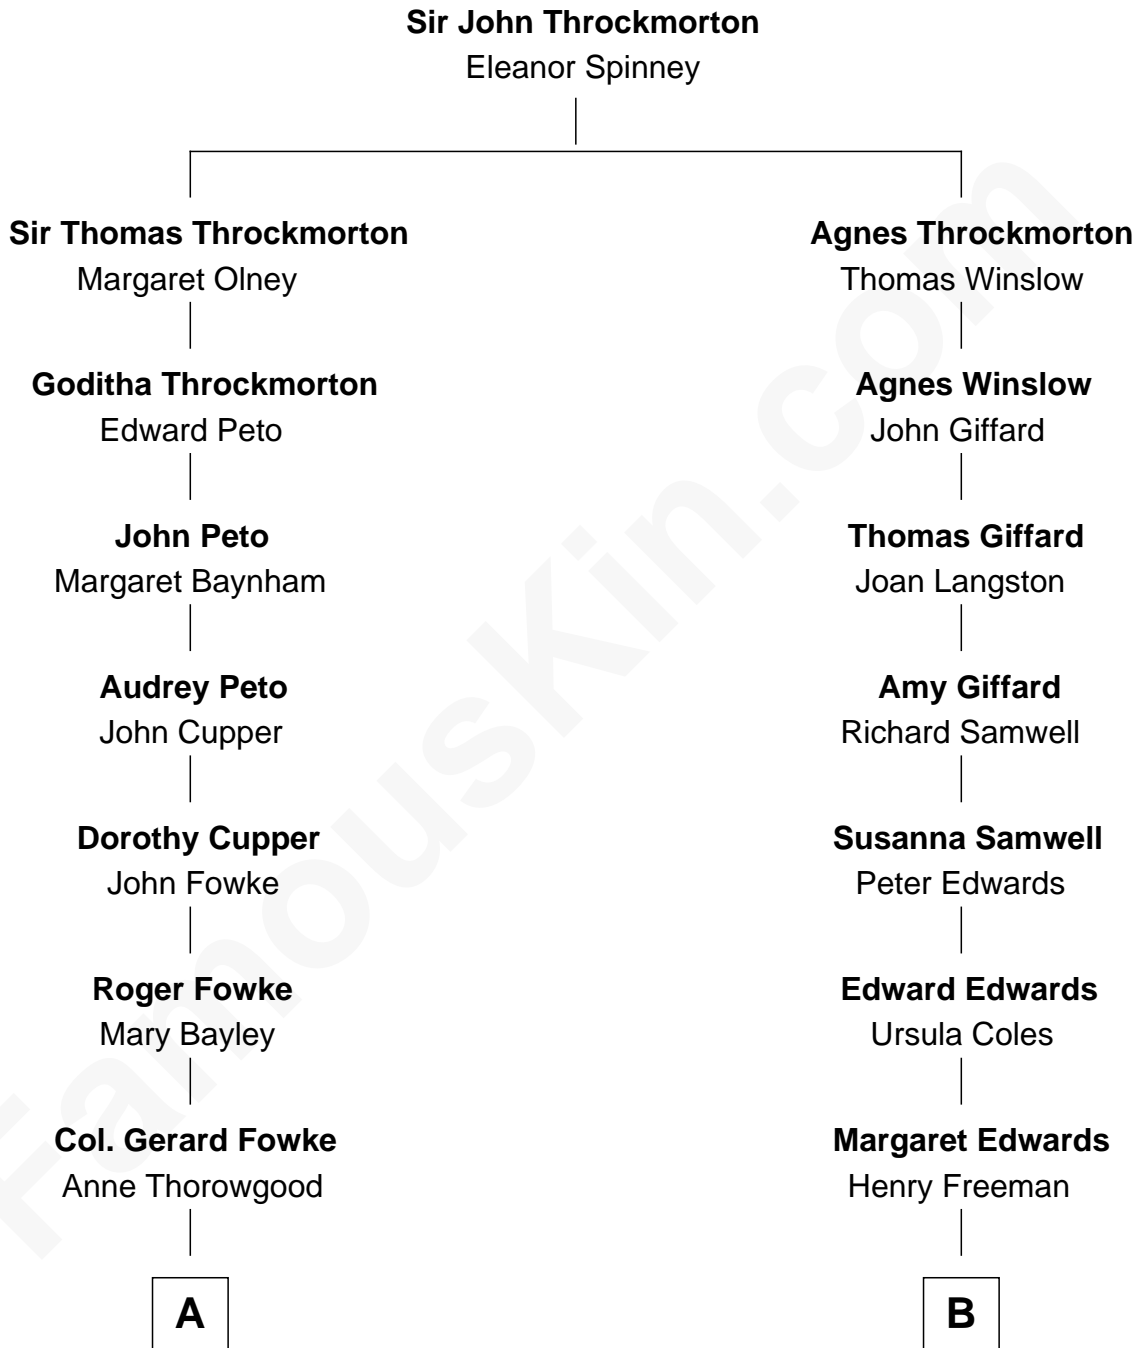

FamousKin.com

Relationship Chart of

Fitzhugh Lee

40th Governor of Virginia

12th cousin 5 times removed of

Clarence Day

Author of *Life with Father*

A

Mary Fowke
George Mason

George Mason
Ann Thompson

George Mason
Anne Eilbeck

Gen. John Mason
Anne Maria Murray

Anna Maria Mason
Sydney Smith Lee

Fitzhugh Lee
40th Governor of Virginia

B

Alice Freeman
John Thompson

Dorothy Thompson
Thomas Parke

Dorothy Parke
Joseph Morgan

Dorothy Morgan
Ebenezer Witter

Elizabeth Witter
Benjamin Brewster

William Brewster
Damaris Gates

Drusilla Brewster
William Ely

Mary Ely
Henry Day

Benjamin Henry Day
Evelina Shepard