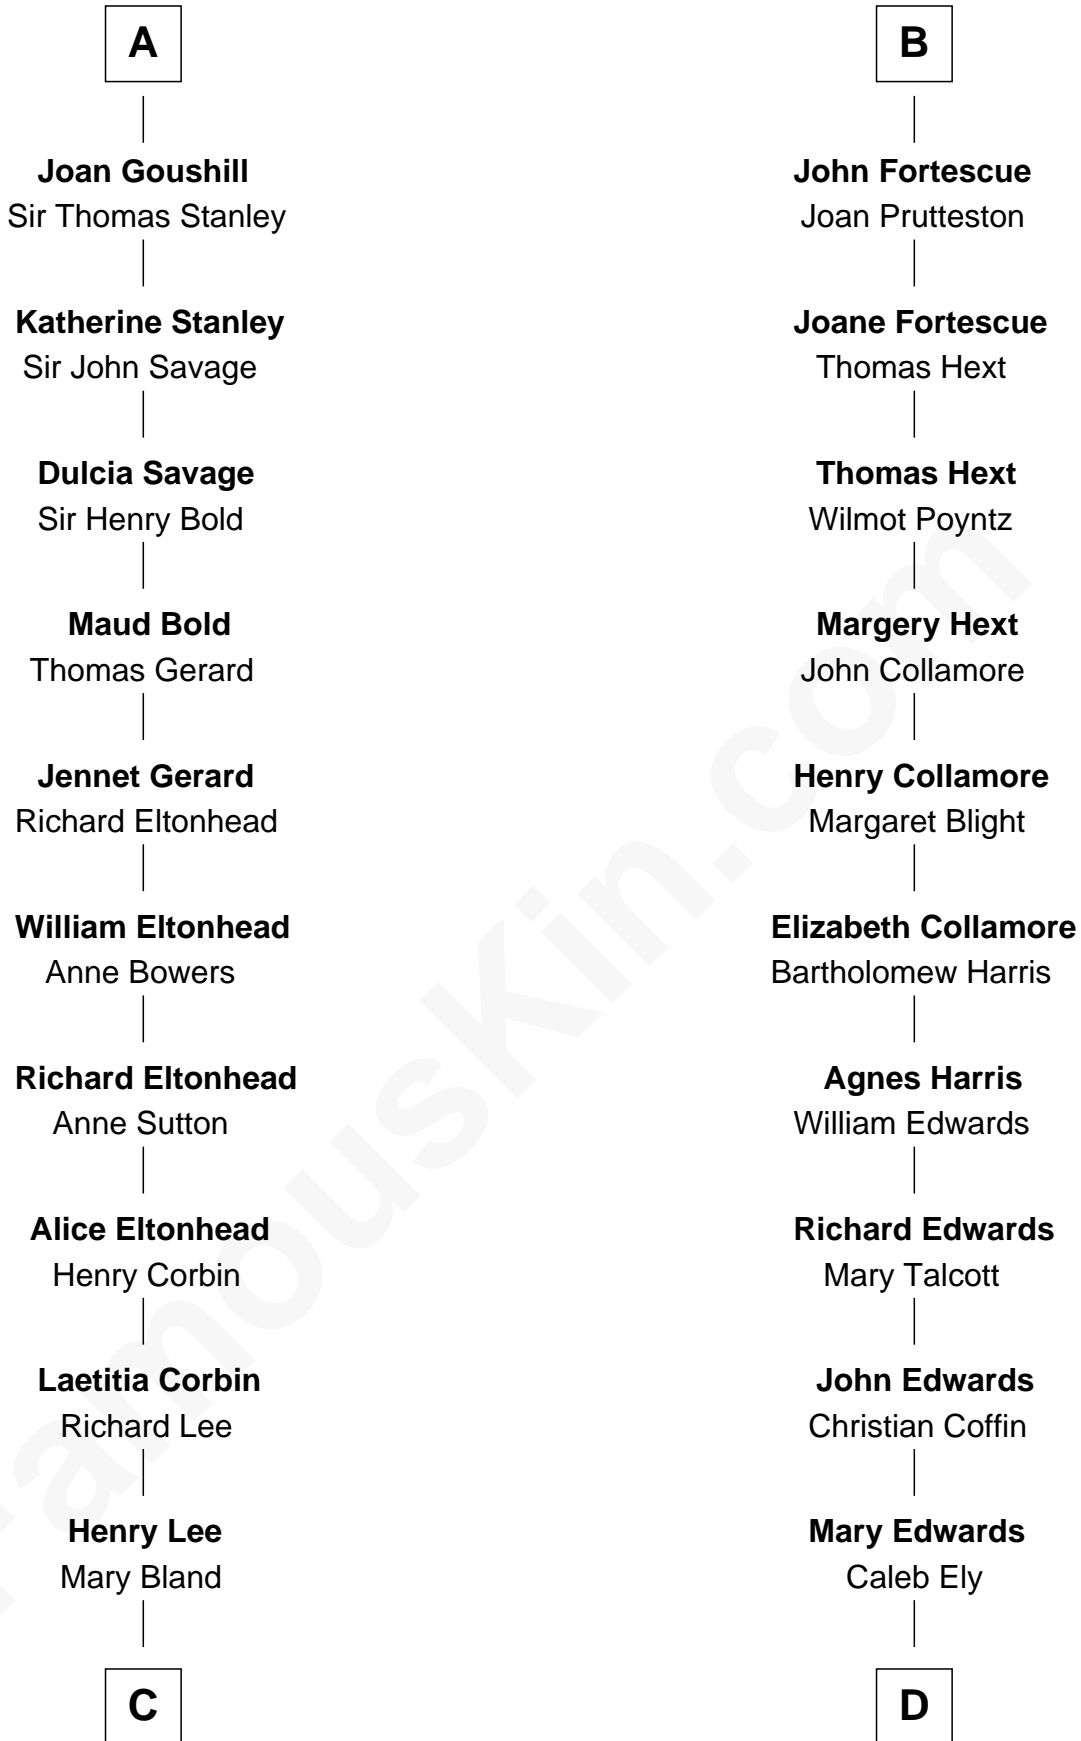

## Relationship Chart of

### Fitzhugh Lee

40th Governor of Virginia

20th cousin 1 time removed of

### Clarence Day

Author of *Life with Father*

**Sir Geoffrey FitzPiers**

Aveline de Clare

**C**

**Col. Henry Lee**

Lucy Grymes

**Maj. Gen. Henry Lee**

Anne Hill Carter

**Sydney Smith Lee**

Anna Maria Mason

**Fitzhugh Lee**

*40th Governor of Virginia*

**D**

**William Ely**

Drusilla Brewster