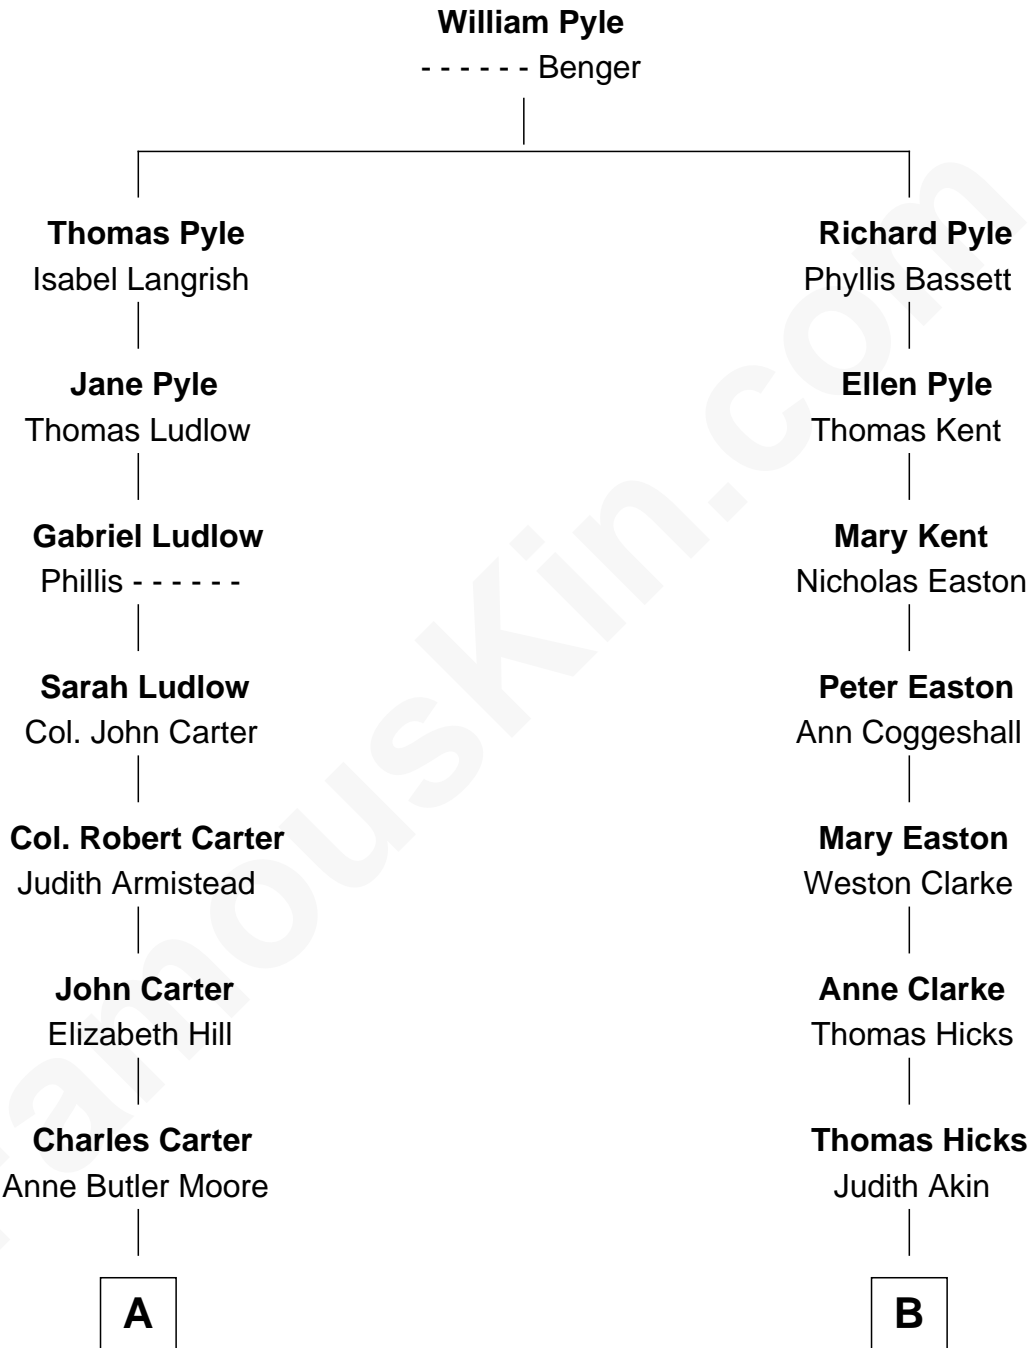

FamousKin.com

Relationship Chart of

Fitzhugh Lee

40th Governor of Virginia

9th cousin 1 time removed of

Hetty Green

"The Witch of Wall Street"

A

Anne Hill Carter
Maj. Gen. Henry Lee

Sydney Smith Lee
Anna Maria Mason

Fitzhugh Lee
40th Governor of Virginia

B

Sarah Hicks
Gideon Howland

Gideon Howland
Mehitable Howland

Abby Slocum Howland
Edward Mott Robinson

Hetty Green
"The Witch of Wall Street"