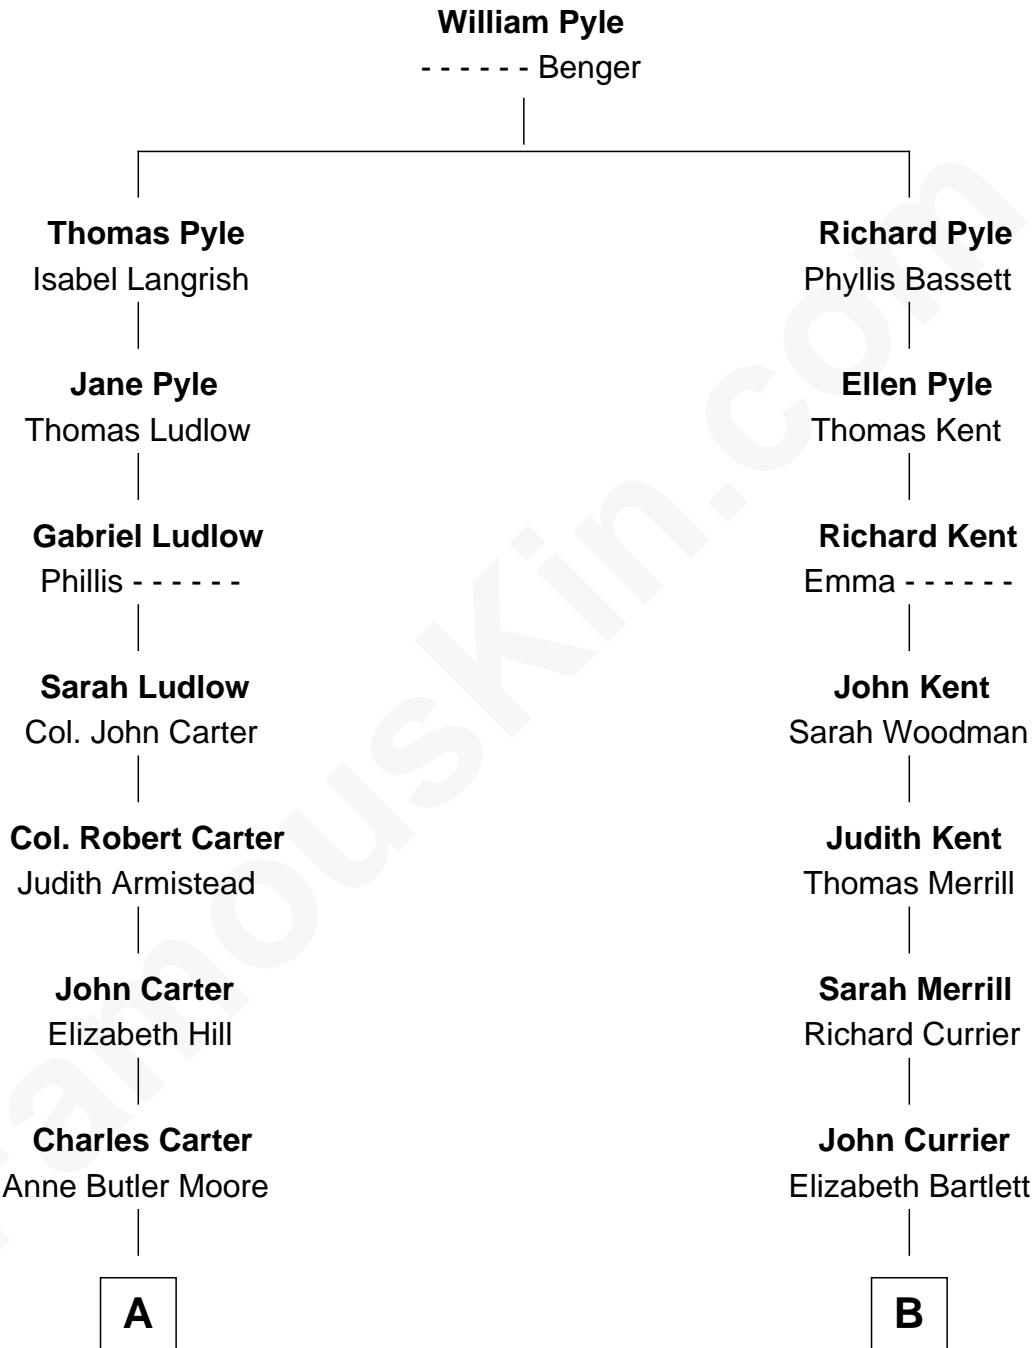

FamousKin.com

Relationship Chart of

Fitzhugh Lee

40th Governor of Virginia

8th cousin 1 time removed of

Nathaniel Currier

Lithographer (Currier & Ives)

A

Anne Hill Carter
Maj. Gen. Henry Lee

Sydney Smith Lee
Anna Maria Mason

Fitzhugh Lee
40th Governor of Virginia

B

Hannah Currier
Nathaniel Currier

Nathaniel Currier
Lithographer (Currier & Ives)

FamousKin.com